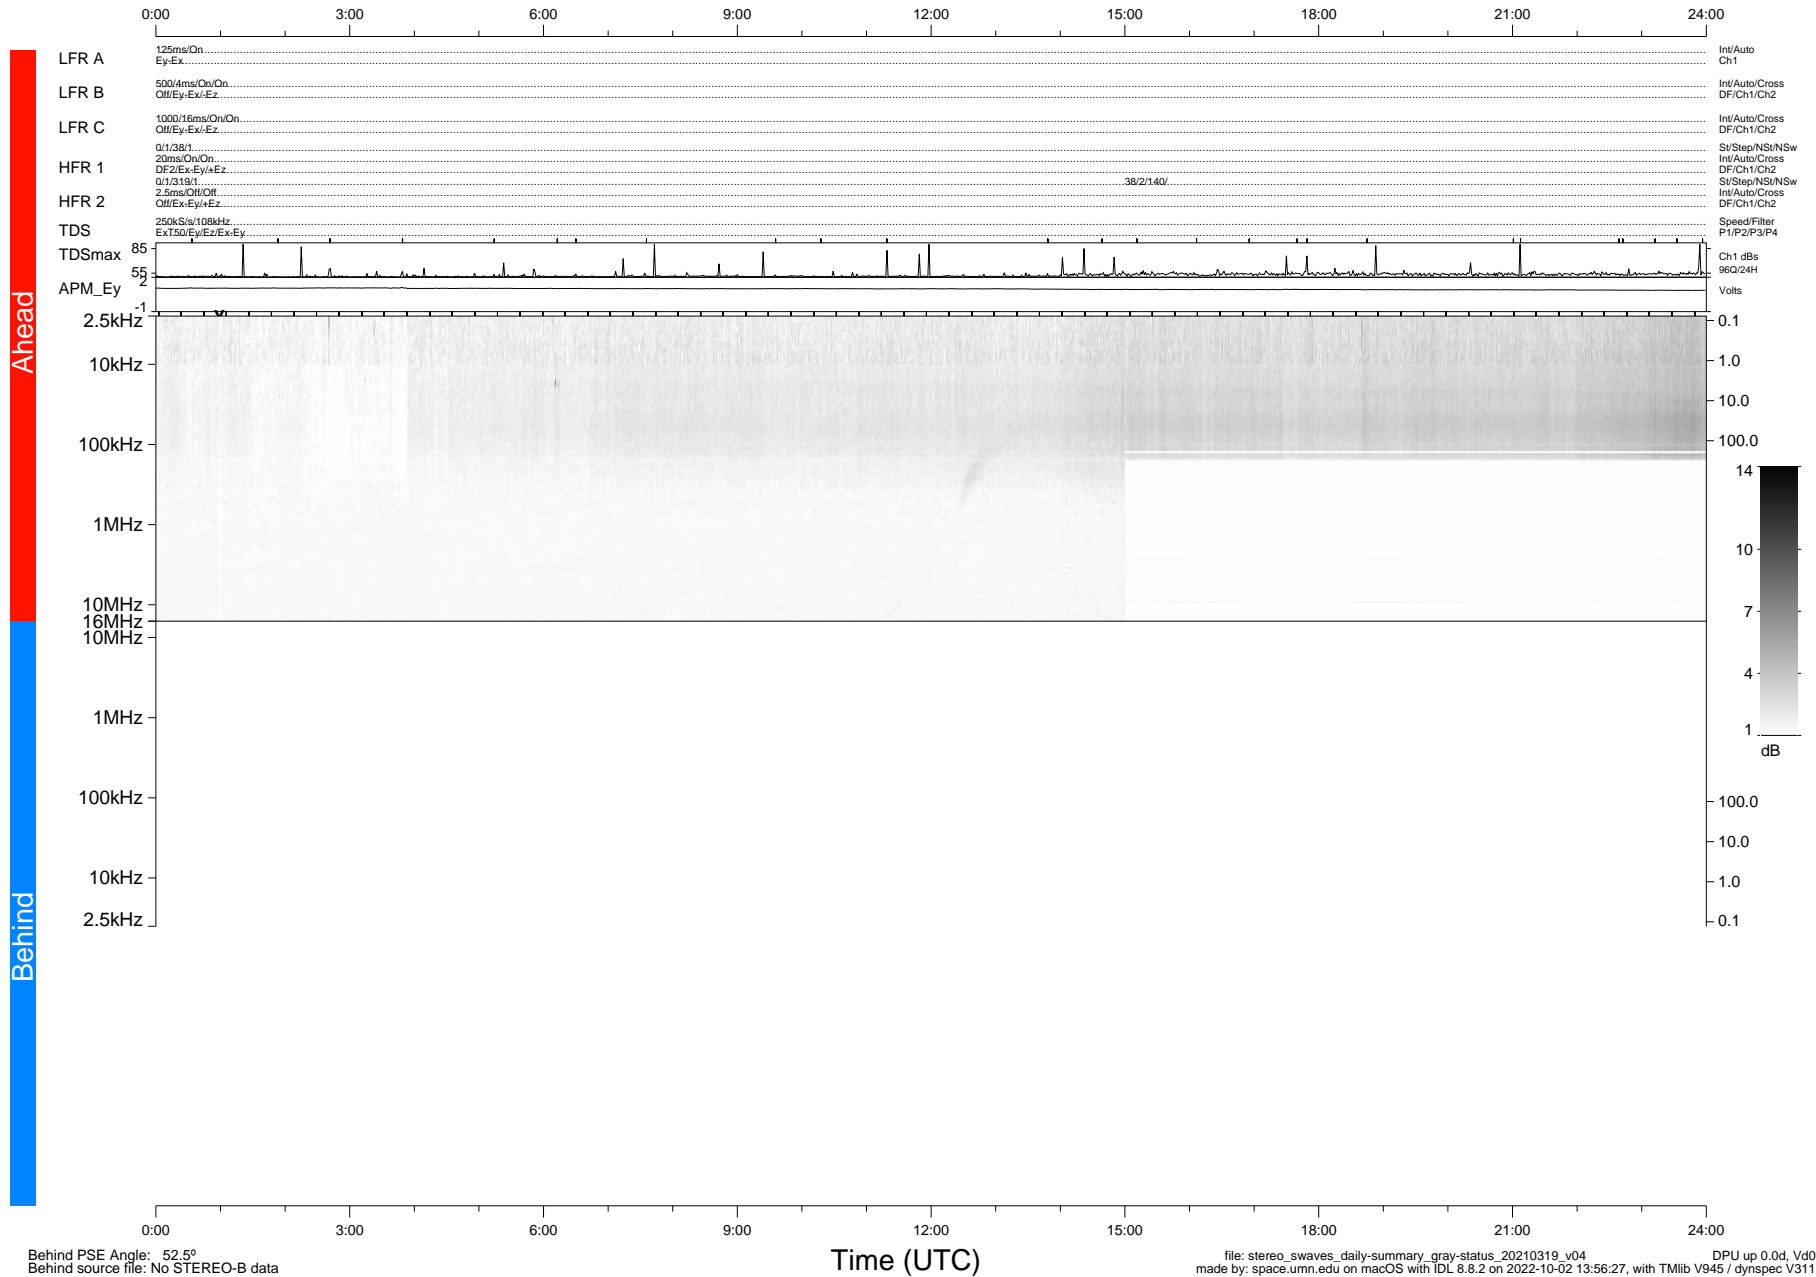

STEREO/WAVES Daily Summary - 19-Mar-2021 (DOY 078)

Ahead source file: swaves_ahead_2021_078_1_06.fin (Recovery: 100.0% HK, 90% Pkts)
 Ahead PSE Angle: -54.9°

DPU up 2081.9d, V412d32

Behind PSE Angle: 52.5°
 Behind source file: No STEREO-B data

file: stereo_swaves_daily-summary_gray-status_20210319_v04 DPU up 0.0d, Vd0
 made by: space.umn.edu on macOS with IDL 8.8.2 on 2022-10-02 13:56:27, with TLib V945 / dynspec V311