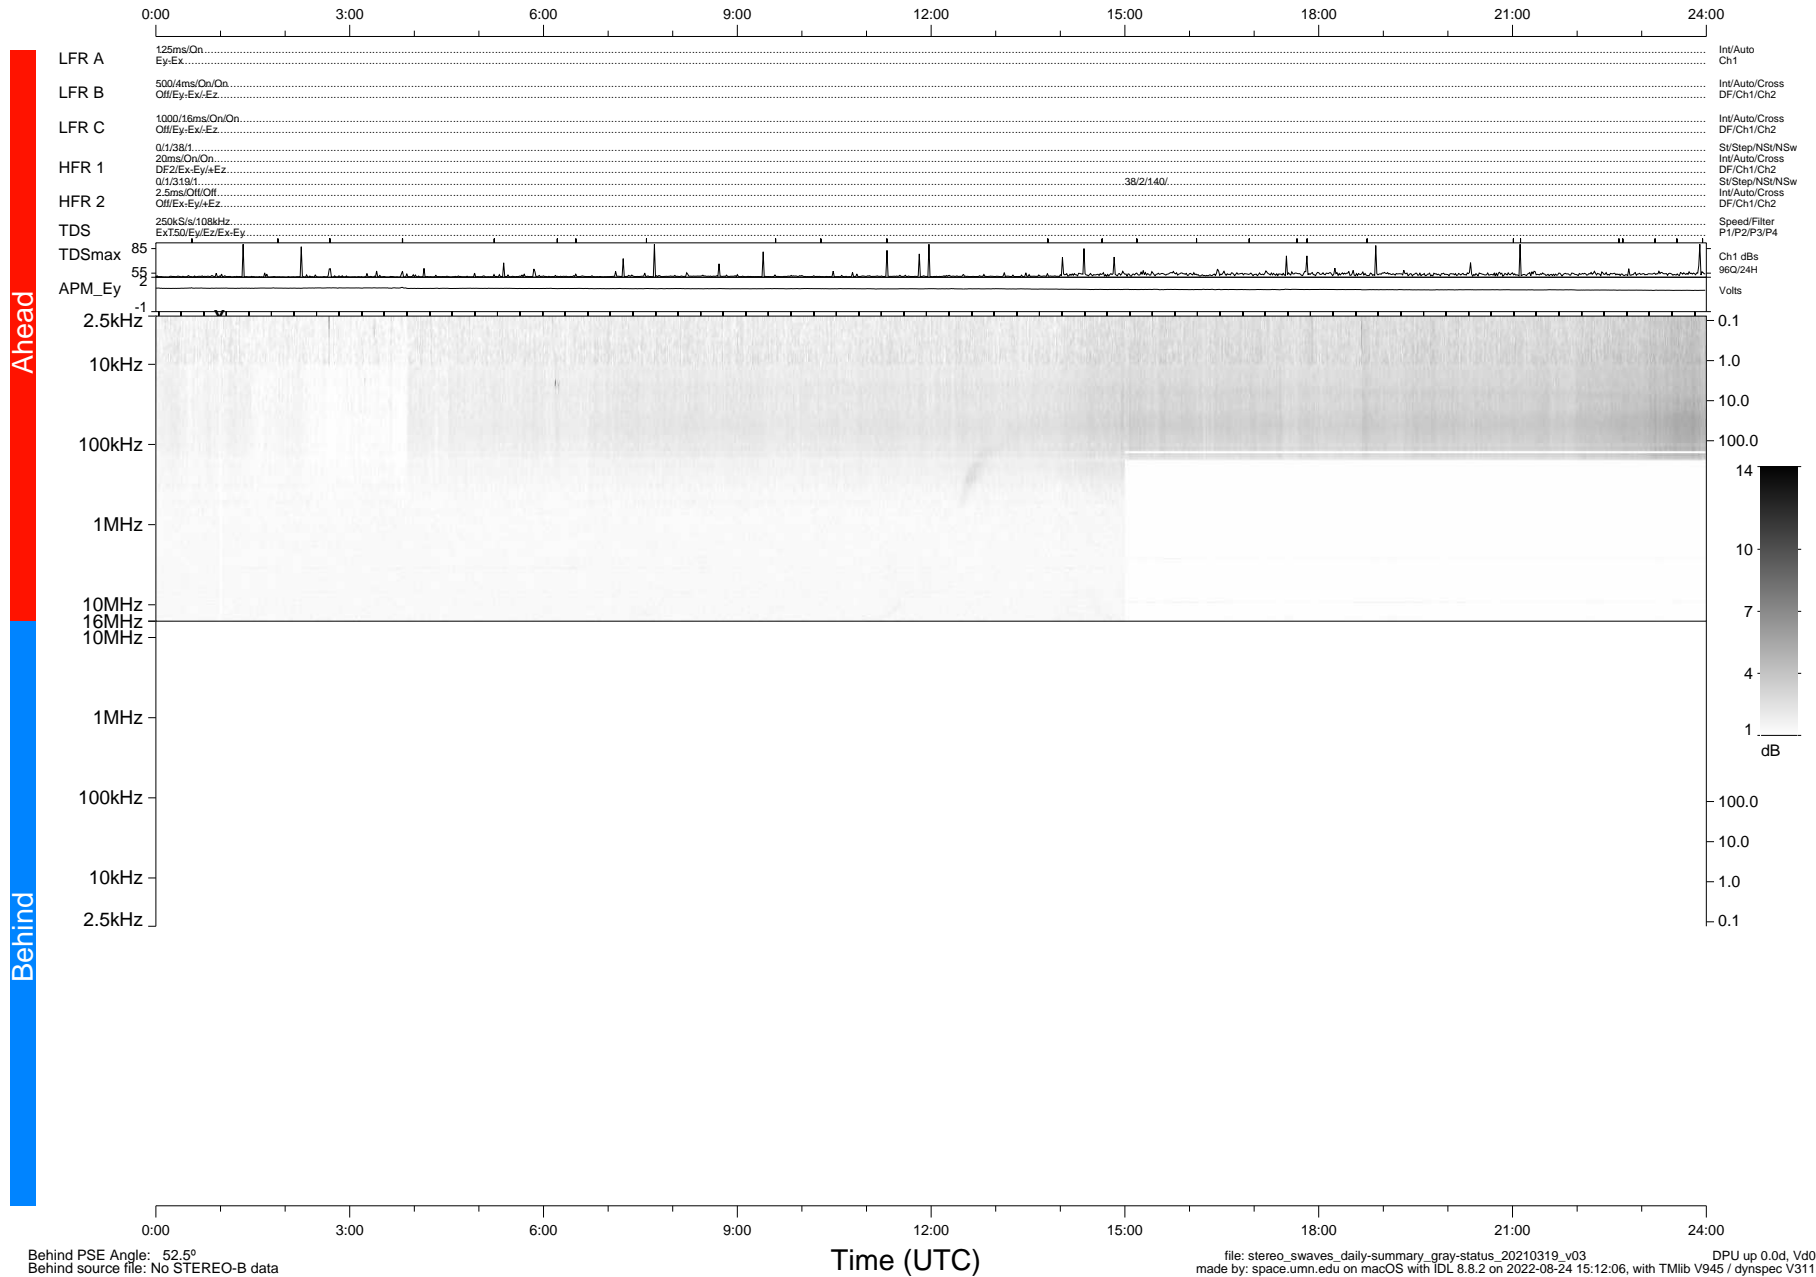

STEREO/WAVES Daily Summary - 19-Mar-2021 (DOY 078)

Ahead source file: swaves_ahead_2021_078_1_06.fin (Recovery: 100.0% HK, 90% Pkts)
 Ahead PSE Angle: -54.9°

DPU up 2081.9d, V412d32

Behind PSE Angle: 52.5°
 Behind source file: No STEREO-B data

file: stereo_swaves_daily-summary_gray-status_20210319_v03
 made by: space.umn.edu on macOS with IDL 8.8.2 on 2022-08-24 15:12:06, with TLib V945 / dynspec V311
 DPU up 0.0d, Vd0