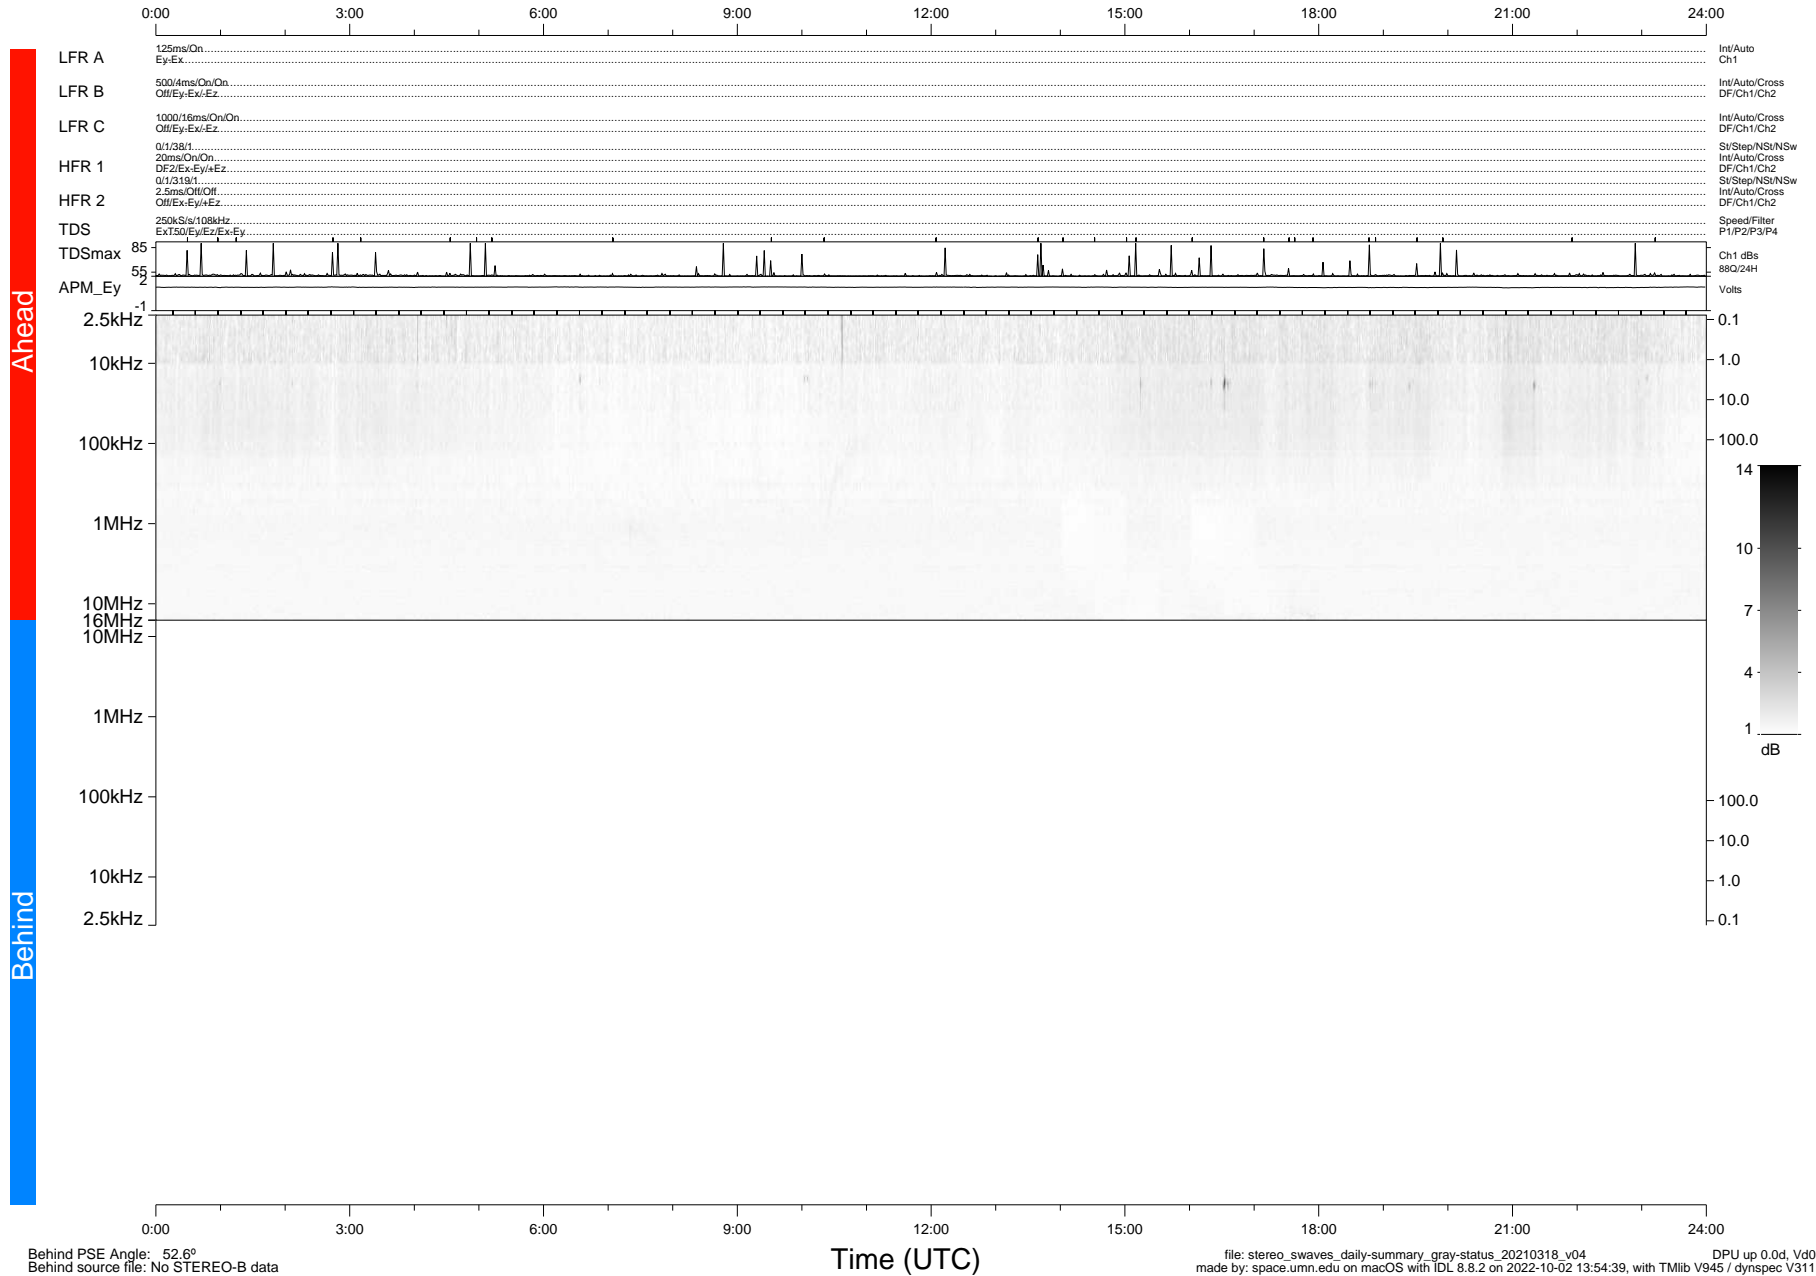

# STEREO/WAVES Daily Summary - 18-Mar-2021 (DOY 077)

Ahead source file: swaves\_ahead\_2021\_077\_1\_05.fin (Recovery: 100.0% HK, 89% Pkts)  
 Ahead PSE Angle: -55.0°

DPU up 2080.9d, V412d34

Behind PSE Angle: 52.6°  
 Behind source file: No STEREO-B data

Time (UTC)

file: stereo\_swaves\_daily-summary\_gray-status\_20210318\_v04 DPU up 0.0d, Vd0  
 made by: space.umn.edu on macOS with IDL 8.8.2 on 2022-10-02 13:54:39, with TLib V945 / dynspec V311