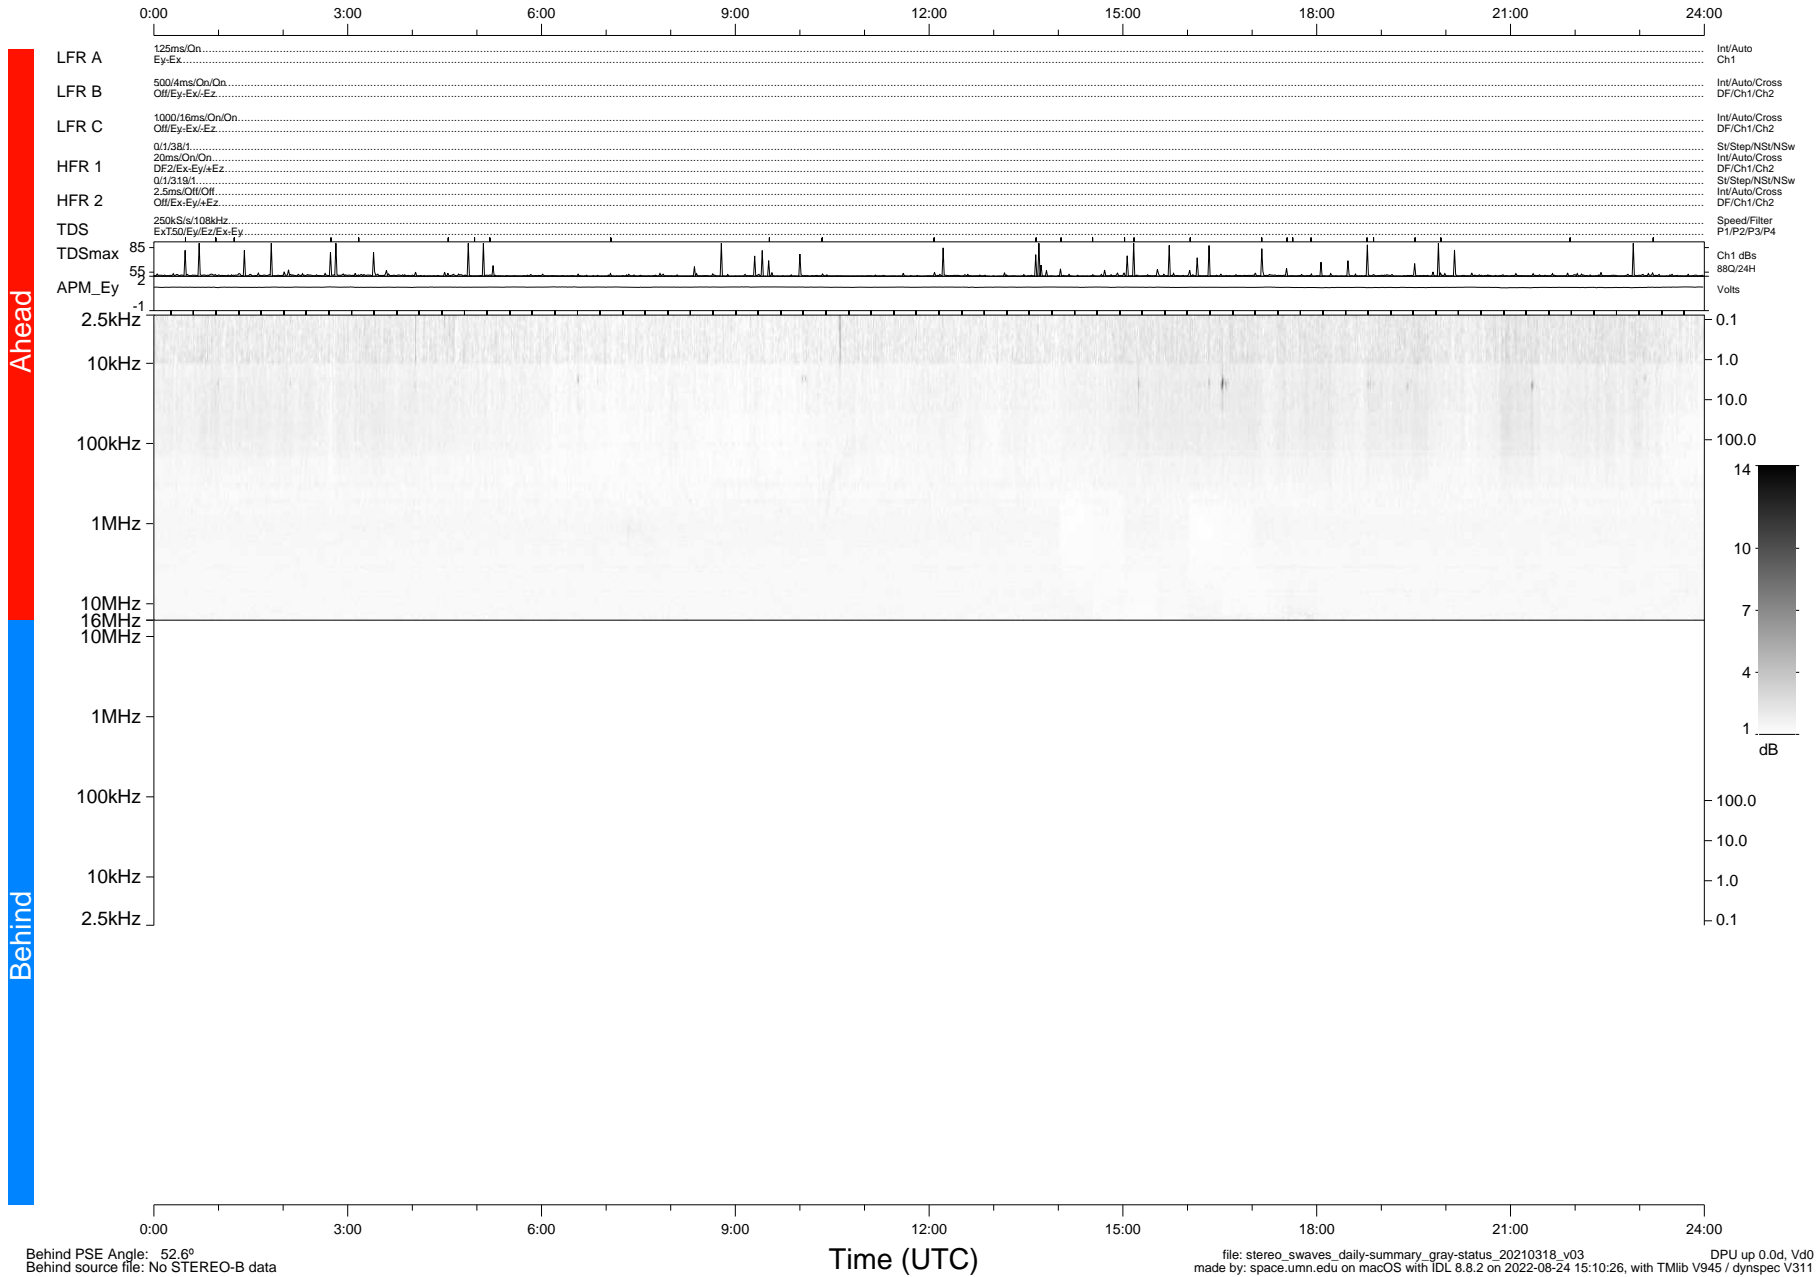

# STEREO/WAVES Daily Summary - 18-Mar-2021 (DOY 077)

Ahead source file: swaves\_ahead\_2021\_077\_1\_05.fin (Recovery: 100.0% HK, 89% Pkts)  
 Ahead PSE Angle: -55.0°

DPU up 2080.9d, V412d34

Behind PSE Angle: 52.6°  
 Behind source file: No STEREO-B data

file: stereo\_swaves\_daily-summary\_gray-status\_20210318\_v03  
 made by: space.umn.edu on macOS with IDL 8.8.2 on 2022-08-24 15:10:26, with Tlib V945 / dynspec V311  
 DPU up 0.0d, Vd0