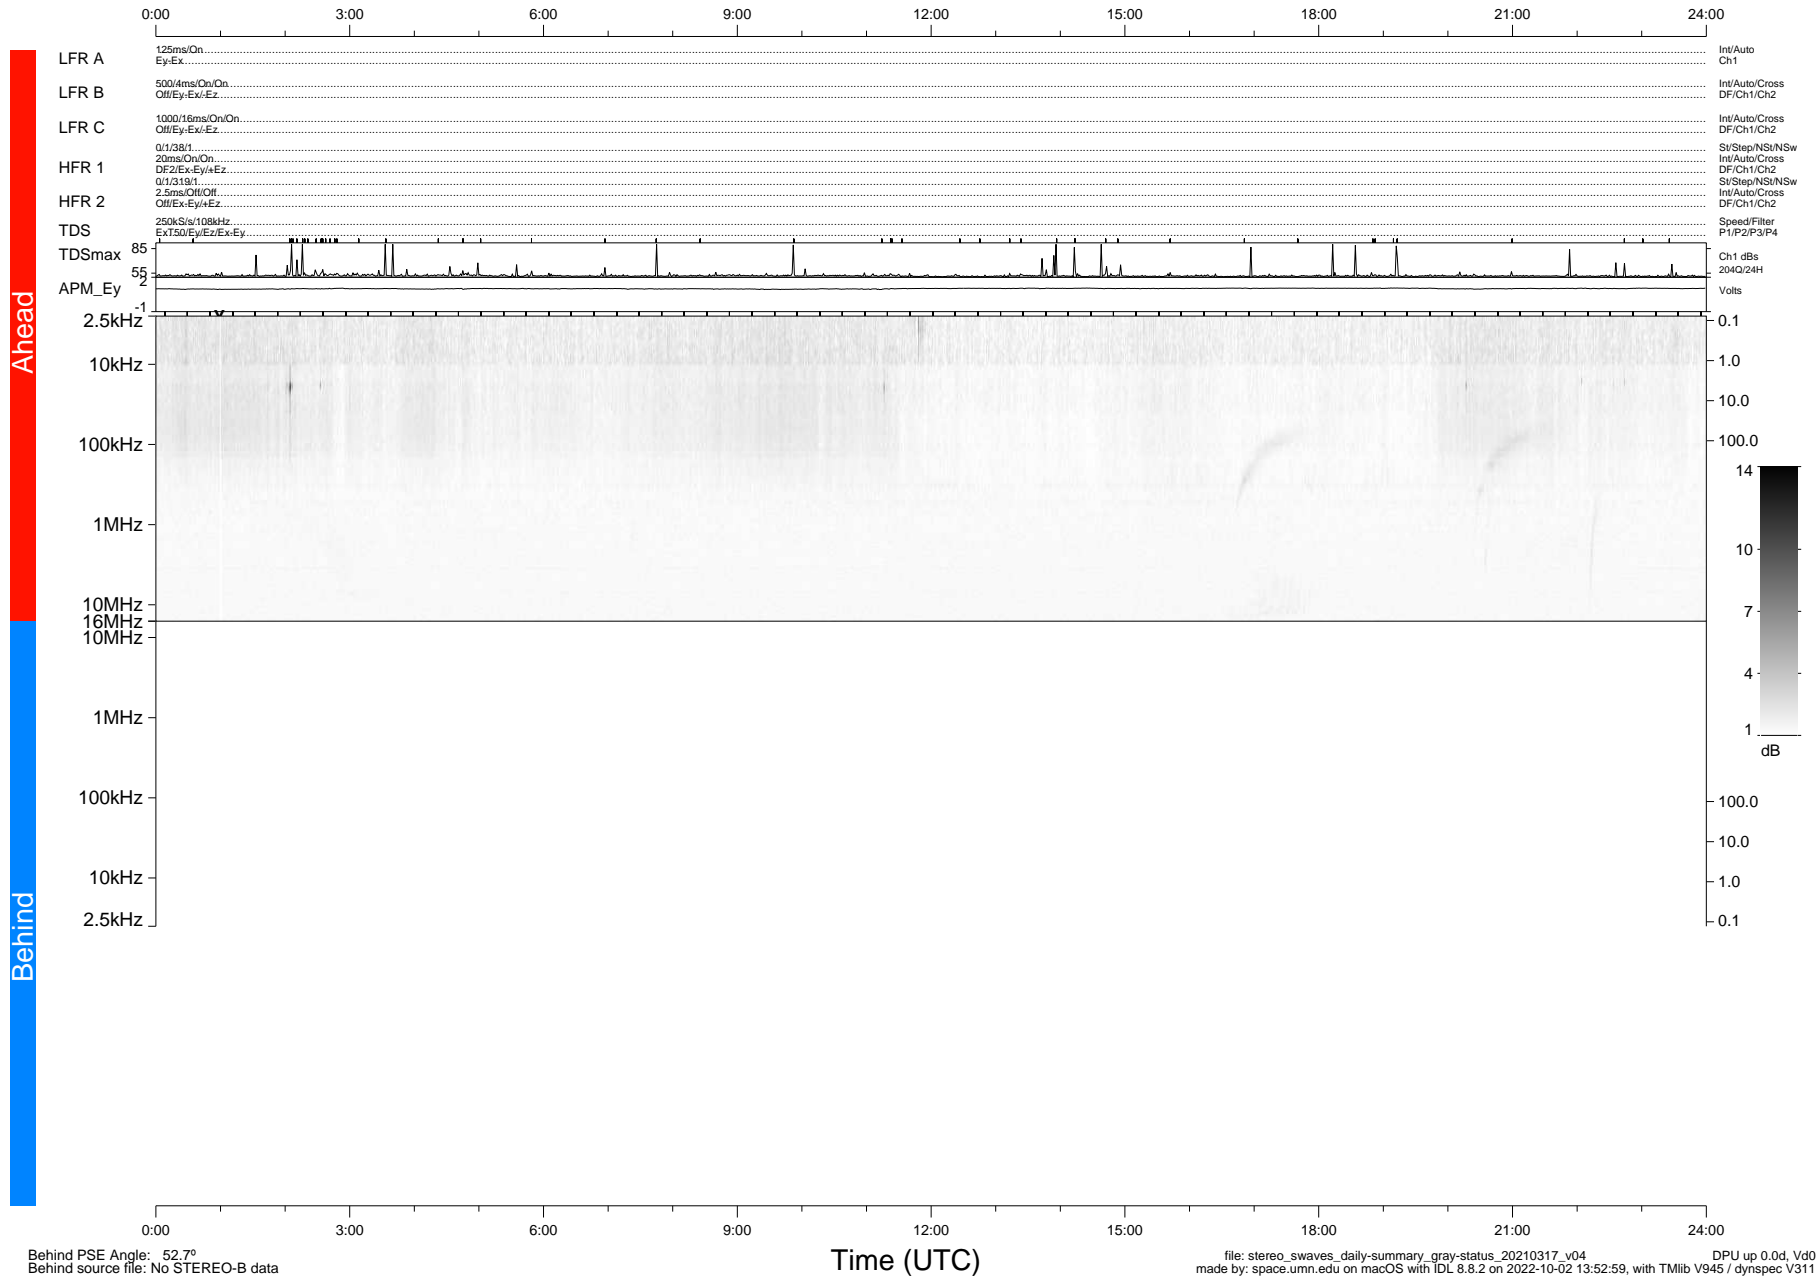

STEREO/WAVES Daily Summary - 17-Mar-2021 (DOY 076)

Ahead source file: swaves_ahead_2021_076_1_06.fin (Recovery: 100.0% HK, 106% Pkts)
 Ahead PSE Angle: -55.0°

DPU up 2079.9d, V412d34

Behind PSE Angle: 52.7°
 Behind source file: No STEREO-B data

file: stereo_swaves_daily-summary_gray-status_20210317_v04
 made by: space.umn.edu on macOS with IDL 8.8.2 on 2022-10-02 13:52:59, with TLib V945 / dynspec V311
 DPU up 0.0d, Vd0