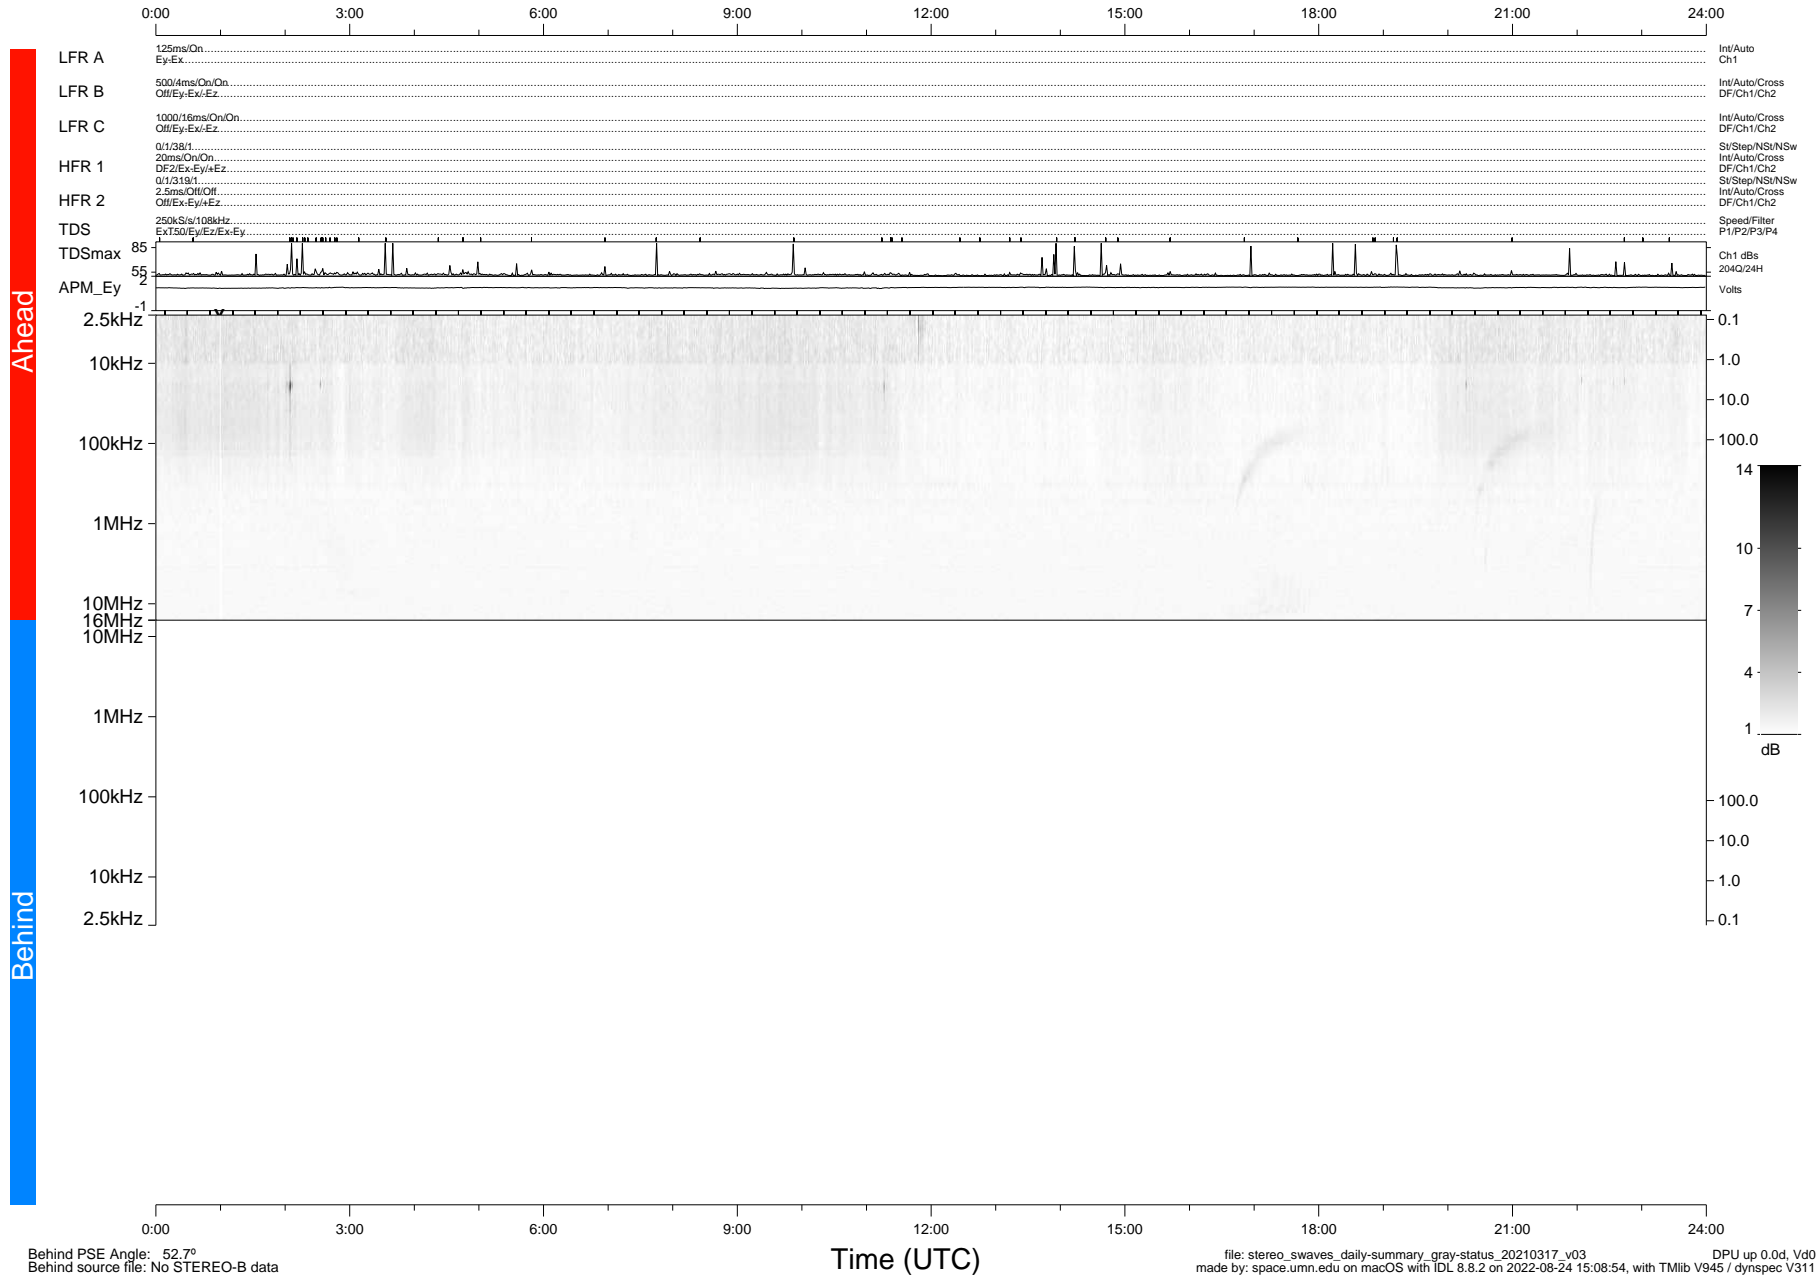

STEREO/WAVES Daily Summary - 17-Mar-2021 (DOY 076)

Ahead source file: swaves_ahead_2021_076_1_06.fin (Recovery: 100.0% HK, 106% Pkts)
 Ahead PSE Angle: -55.0°

DPU up 2079.9d, V412d34

Behind PSE Angle: 52.7°
 Behind source file: No STEREO-B data

file: stereo_swaves_daily-summary_gray-status_20210317_v03
 made by: space.umn.edu on macOS with IDL 8.8.2 on 2022-08-24 15:08:54, with Tlib V945 / dynspec V311
 DPU up 0.0d, Vd0