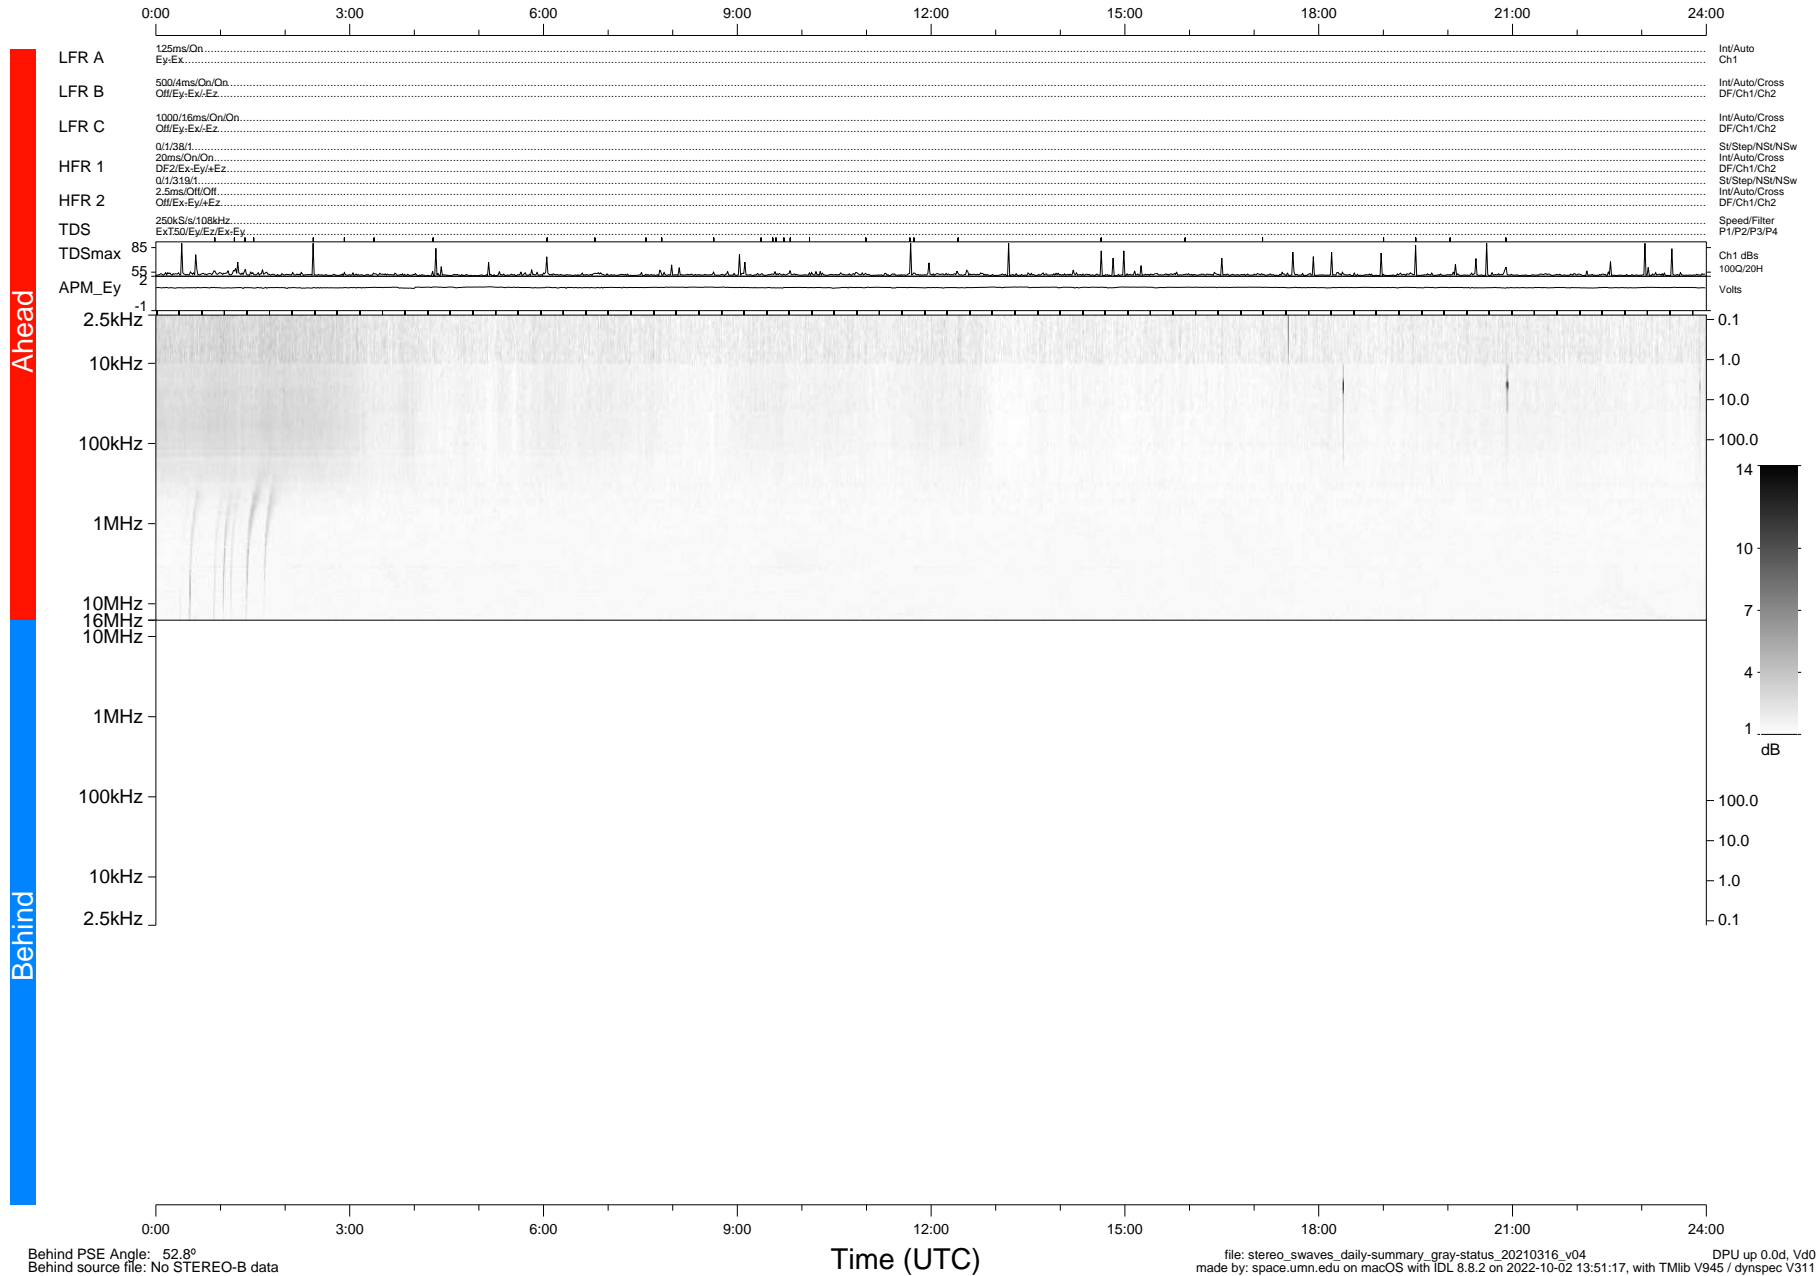

STEREO/WAVES Daily Summary - 16-Mar-2021 (DOY 075)

Ahead source file: swaves_ahead_2021_075_1_06.fin (Recovery: 100.0% HK, 90% Pkts)
 Ahead PSE Angle: -55.0°

DPU up 2078.9d, V412d34

Behind PSE Angle: 52.8°
 Behind source file: No STEREO-B data

file: stereo_swaves_daily-summary_gray-status_20210316_v04
 made by: space.umn.edu on macOS with IDL 8.8.2 on 2022-10-02 13:51:17, with TLib V945 / dynspec V311
 DPU up 0.0d, Vd0