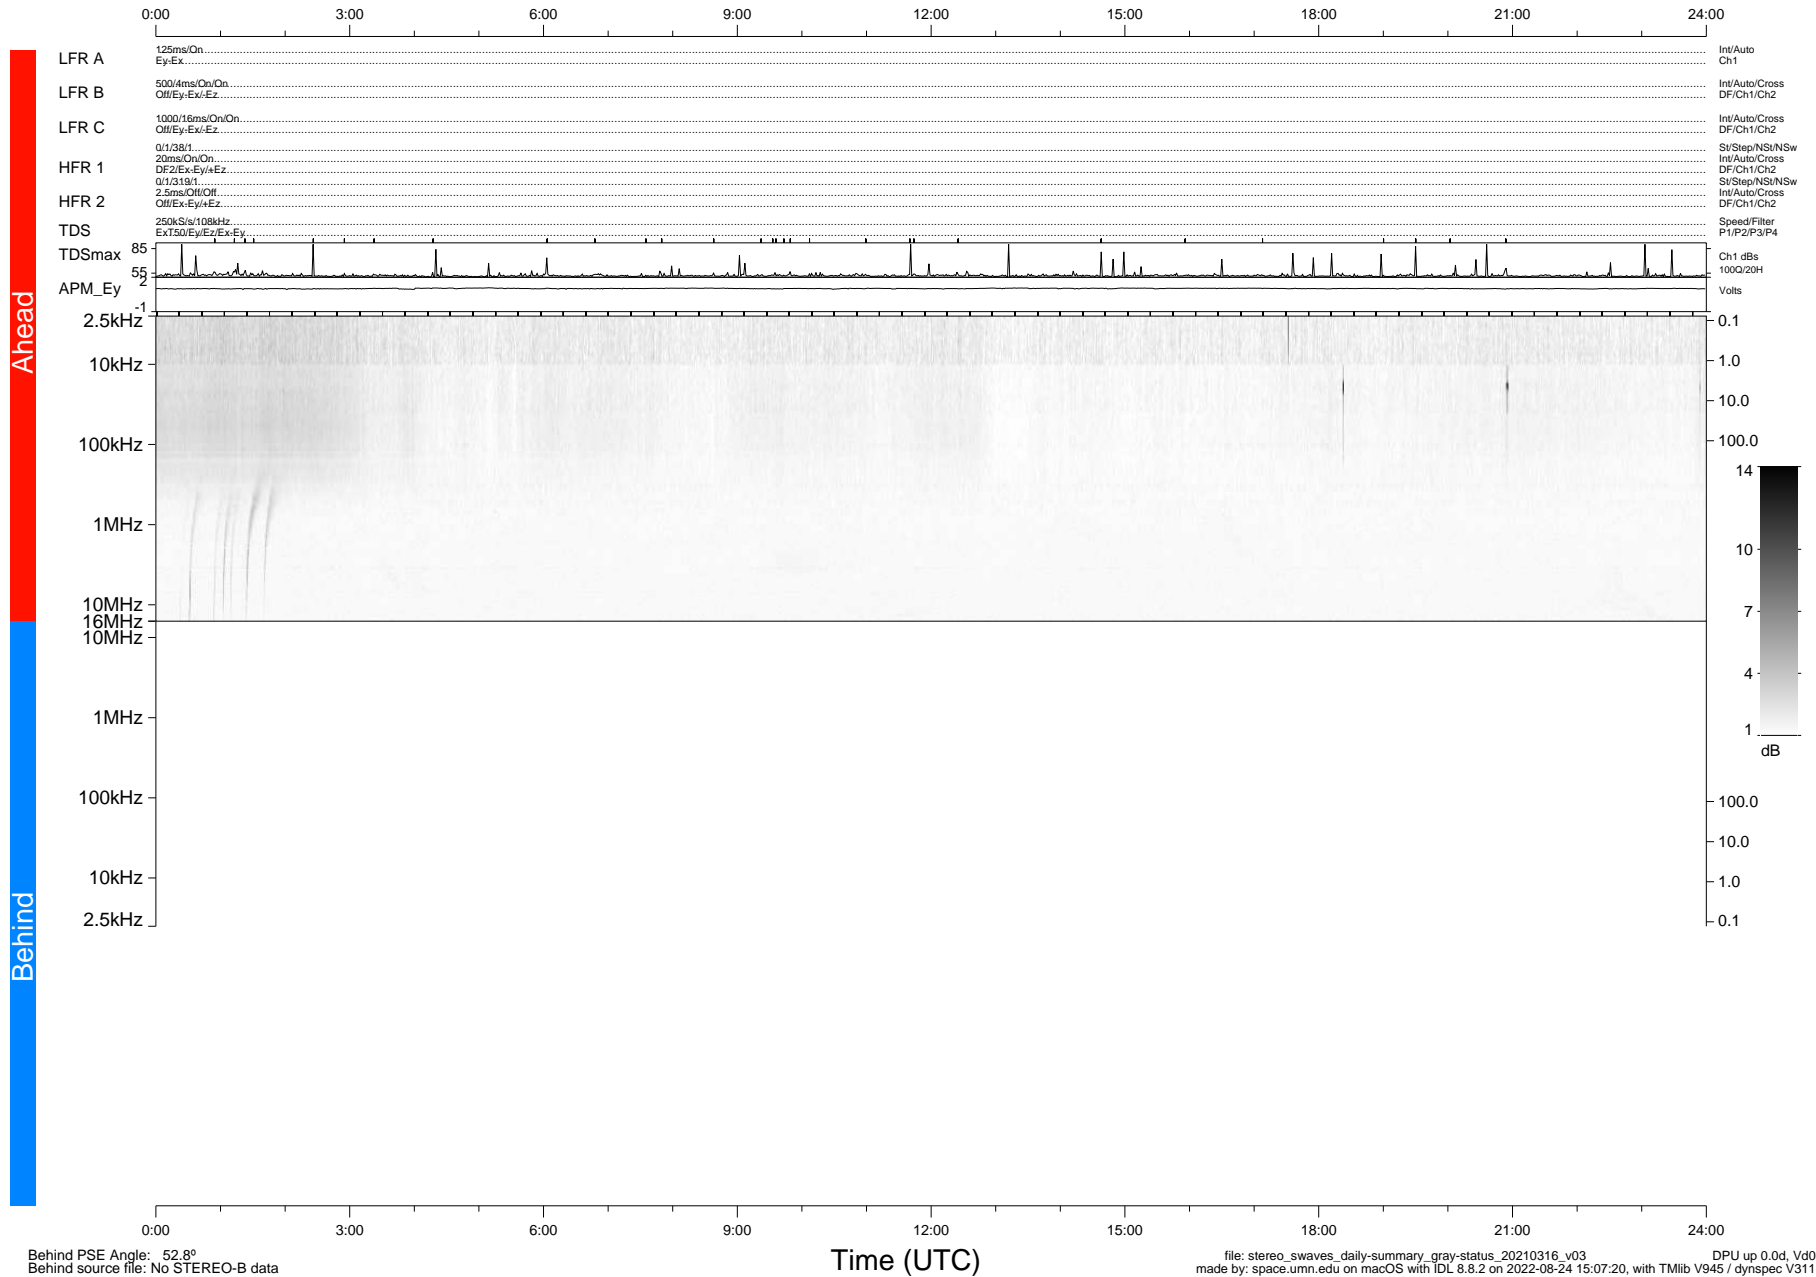

STEREO/WAVES Daily Summary - 16-Mar-2021 (DOY 075)

Ahead source file: swaves_ahead_2021_075_1_06.fin (Recovery: 100.0% HK, 90% Pkts)
 Ahead PSE Angle: -55.0°

DPU up 2078.9d, V412d34

Behind PSE Angle: 52.8°
 Behind source file: No STEREO-B data

file: stereo_swaves_daily-summary_gray-status_20210316_v03
 made by: space.umn.edu on macOS with IDL 8.8.2 on 2022-08-24 15:07:20, with TLib V945 / dynspec V311
 DPU up 0.0d, Vd0