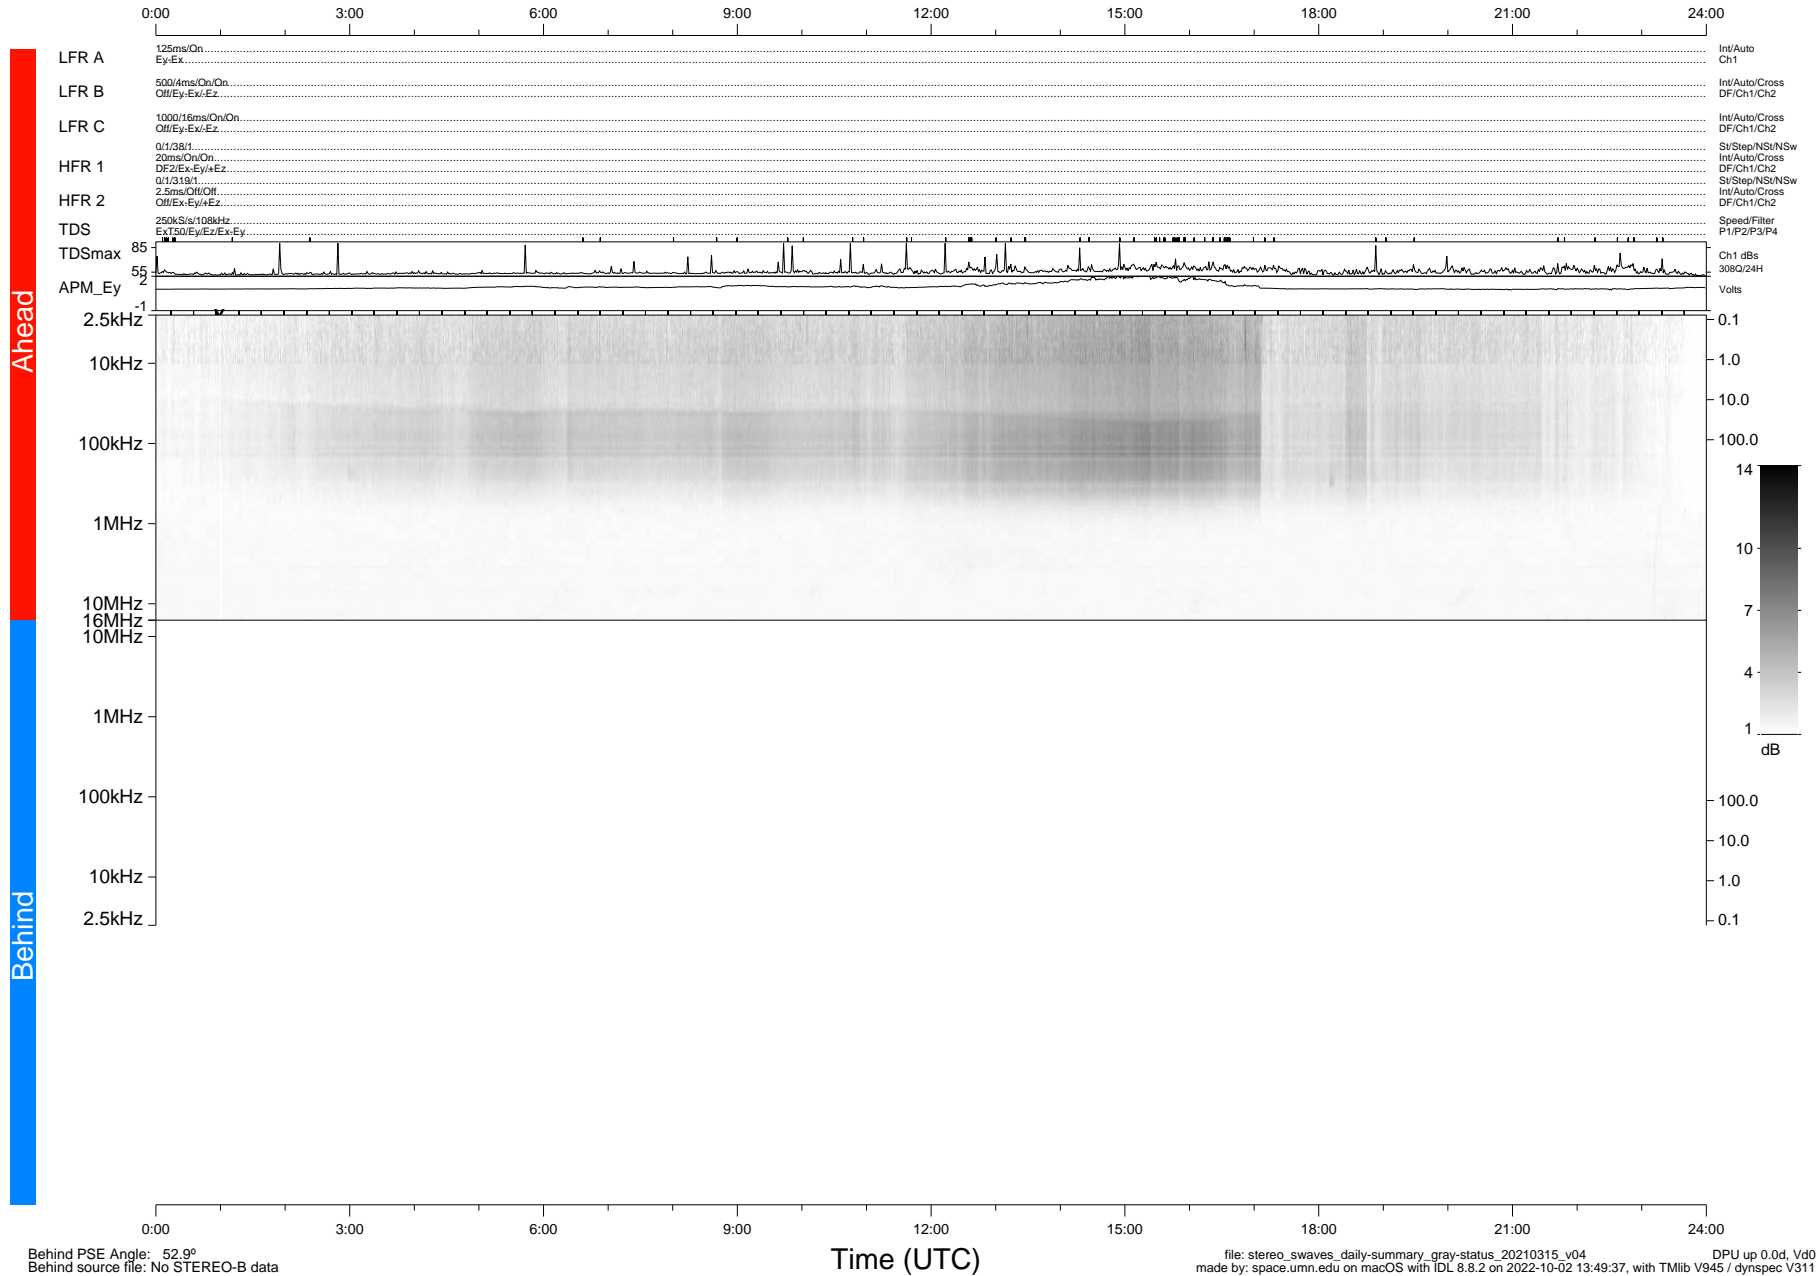

STEREO/WAVES Daily Summary - 15-Mar-2021 (DOY 074)

Ahead source file: swaves_ahead_2021_074_1_05.fin (Recovery: 100.0% HK, 121% Pkts)
 Ahead PSE Angle: -55.1°

DPU up 2077.9d, V412d34

Behind PSE Angle: 52.9°
 Behind source file: No STEREO-B data

Time (UTC)

file: stereo_swaves_daily-summary_gray-status_20210315_v04 DPU up 0.0d, Vd0
 made by: space.umn.edu on macOS with IDL 8.8.2 on 2022-10-02 13:49:37, with Tlib V945 / dynspec V311