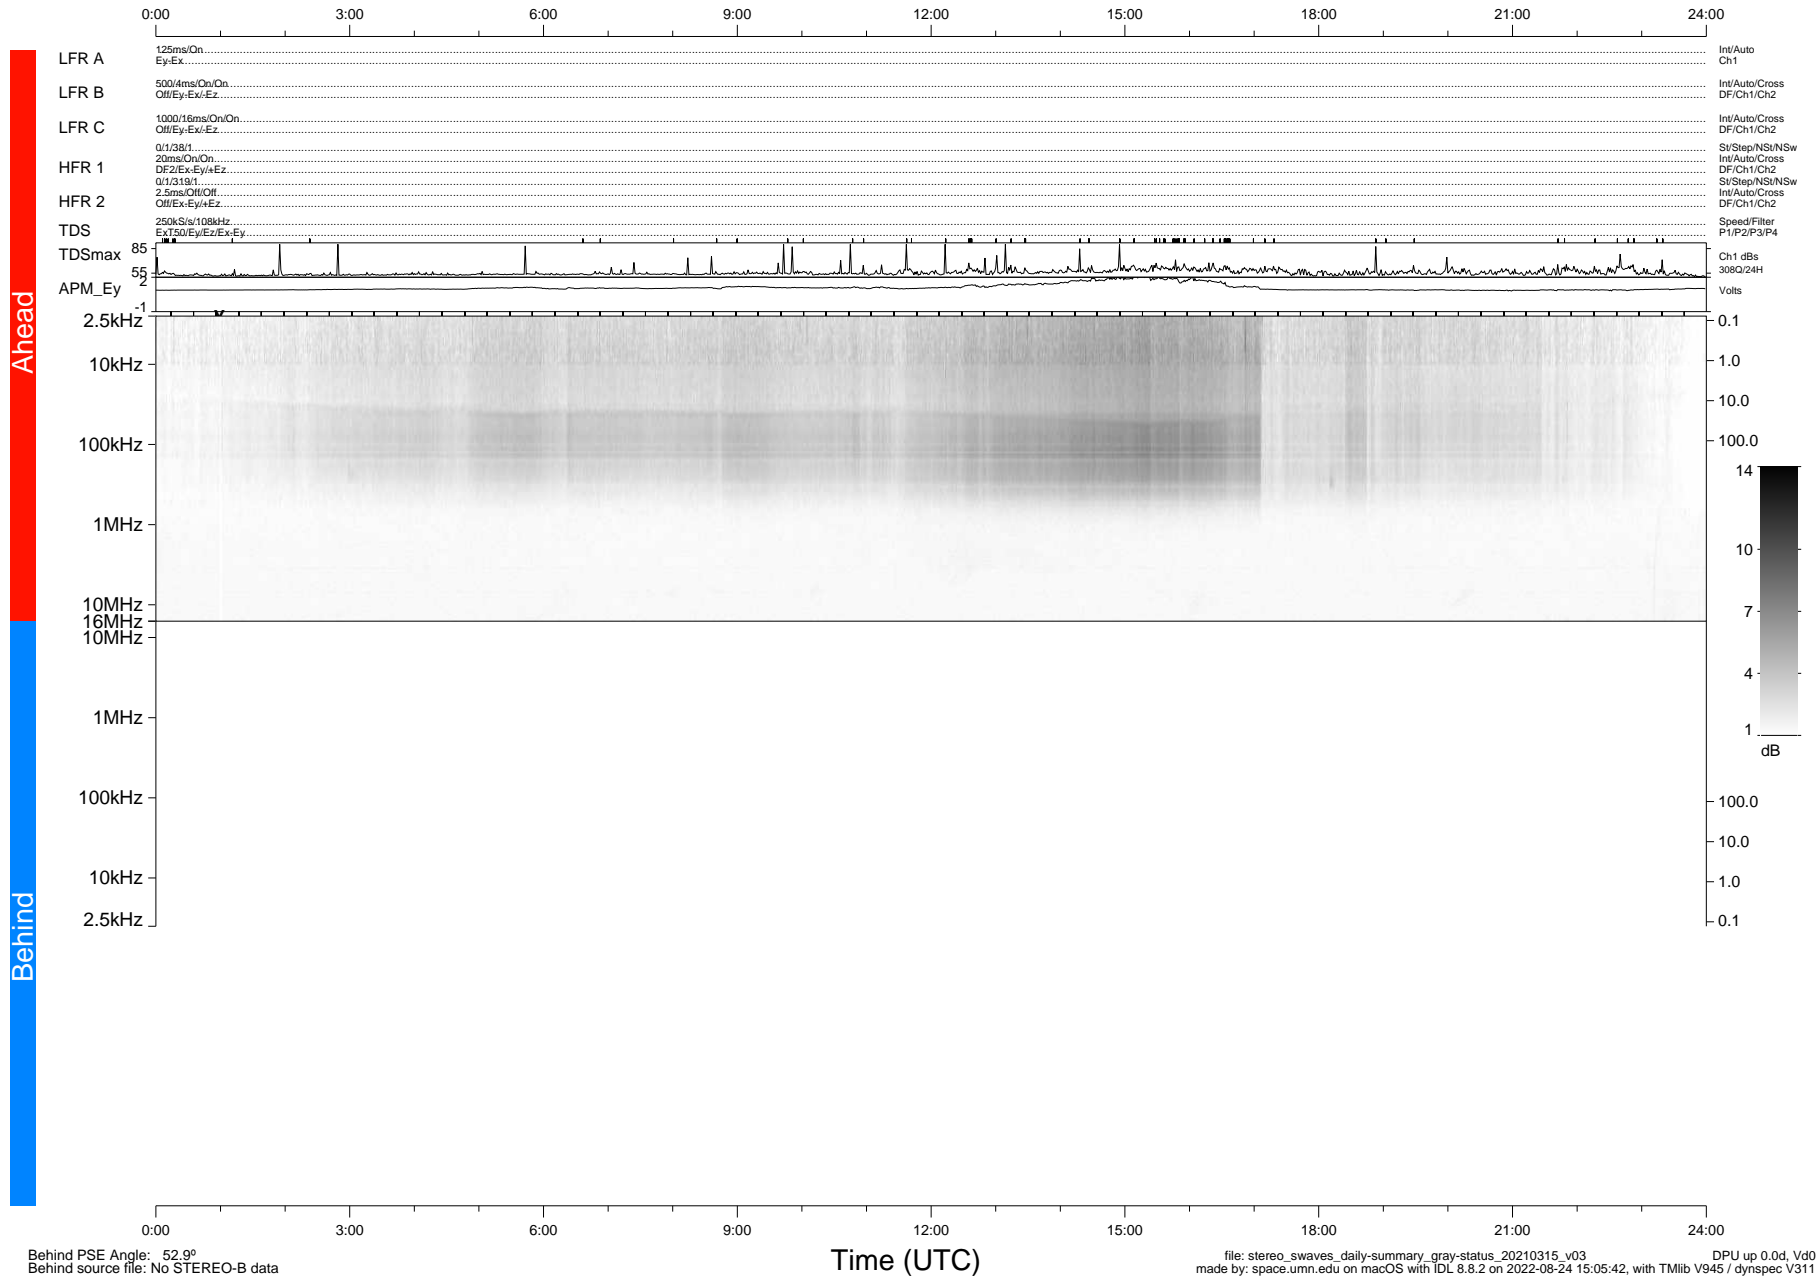

STEREO/WAVES Daily Summary - 15-Mar-2021 (DOY 074)

Ahead source file: swaves_ahead_2021_074_1_05.fin (Recovery: 100.0% HK, 121% Pkts)
 Ahead PSE Angle: -55.1°

DPU up 2077.9d, V412d34

Behind PSE Angle: 52.9°
 Behind source file: No STEREO-B data

file: stereo_swaves_daily-summary_gray-status_20210315_v03
 made by: space.umn.edu on macOS with IDL 8.8.2 on 2022-08-24 15:05:42, with TLib V945 / dynspec V311
 DPU up 0.0d, Vd0