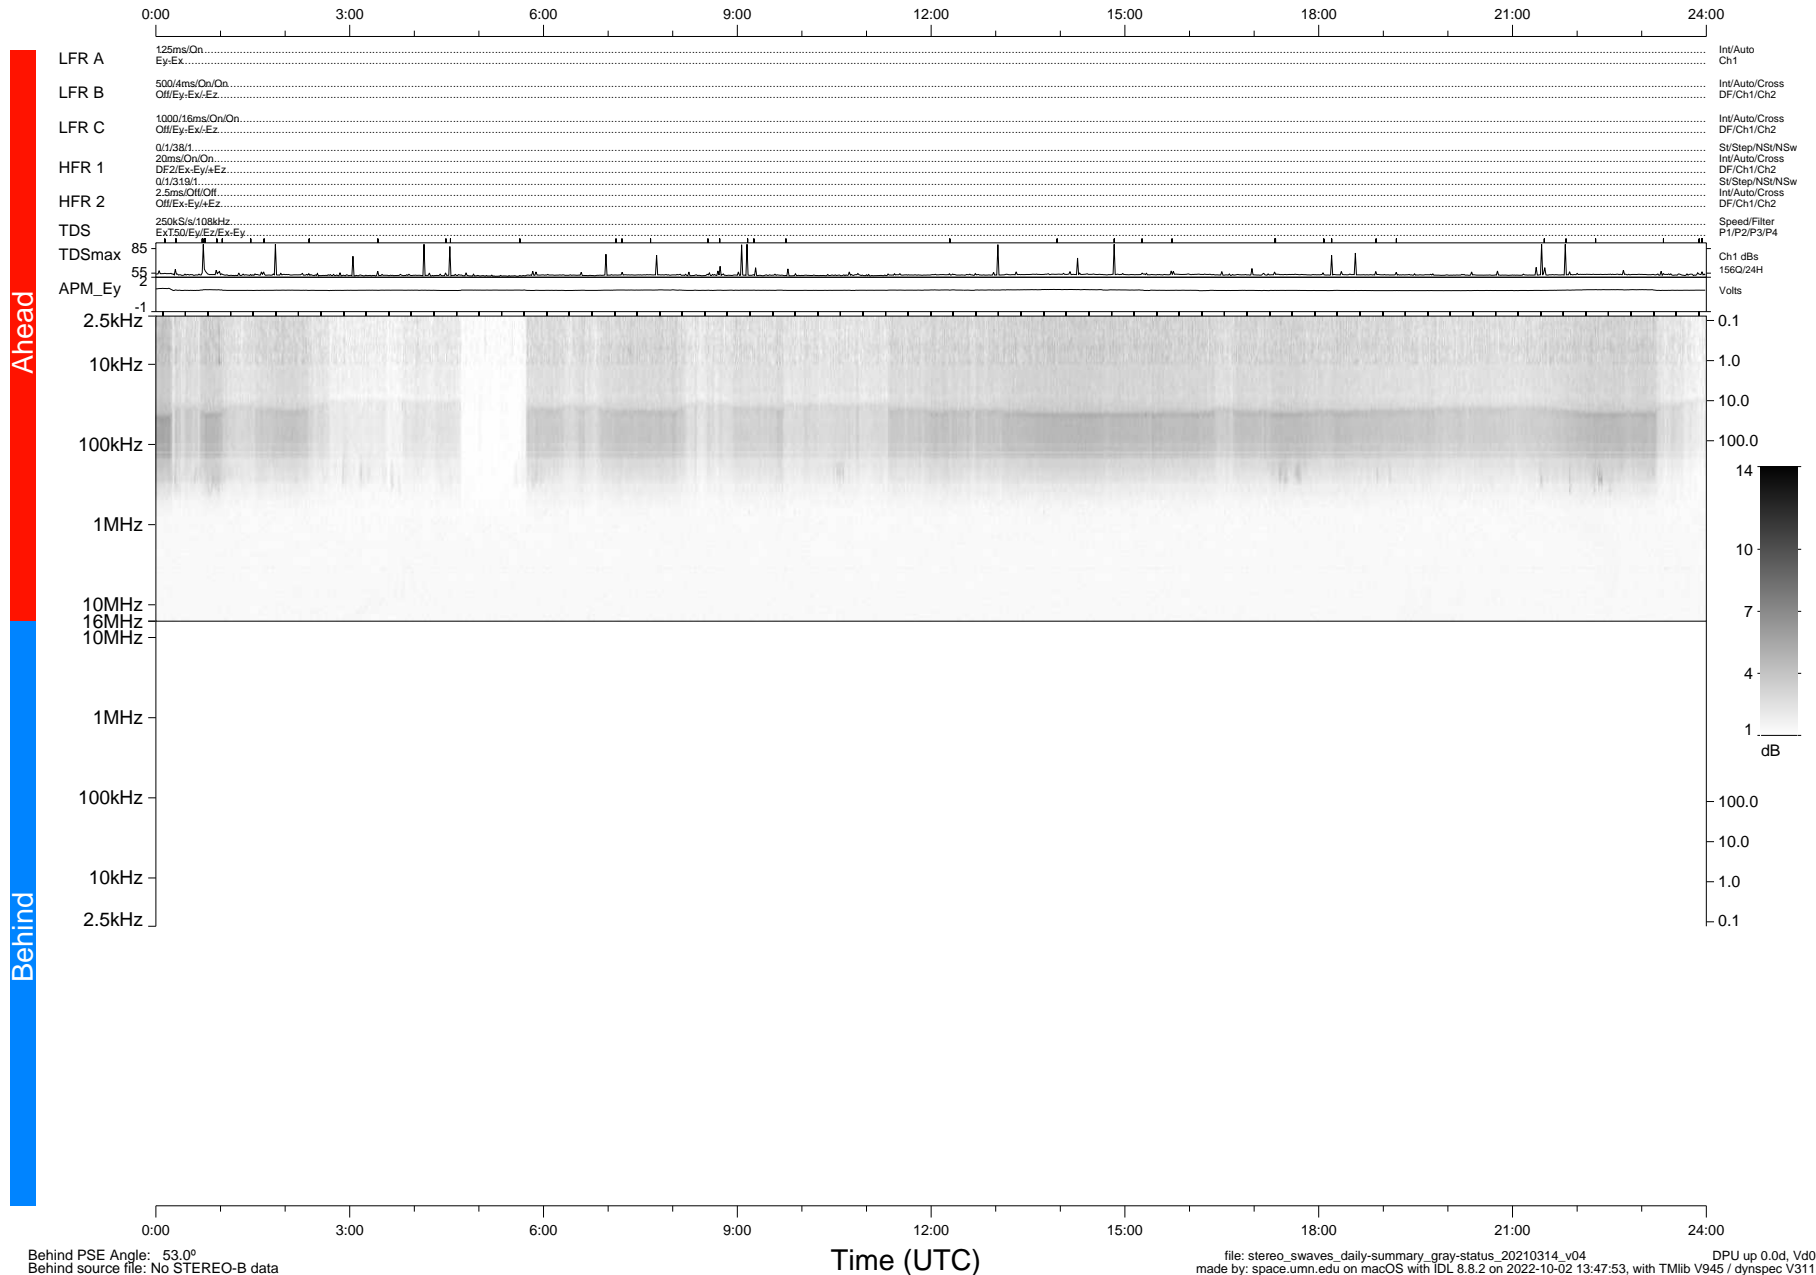

STEREO/WAVES Daily Summary - 14-Mar-2021 (DOY 073)

Ahead source file: swaves_ahead_2021_073_1_05.fin (Recovery: 100.0% HK, 99% Pkts)
 Ahead PSE Angle: -55.1°

DPU up 2076.9d, V412d34

Behind PSE Angle: 53.0°
 Behind source file: No STEREO-B data

Time (UTC)

file: stereo_swaves_daily-summary_gray-status_20210314_v04
 made by: space.umn.edu on macOS with IDL 8.8.2 on 2022-10-02 13:47:53, with TLib V945 / dynspec V311
 DPU up 0.0d, Vd0