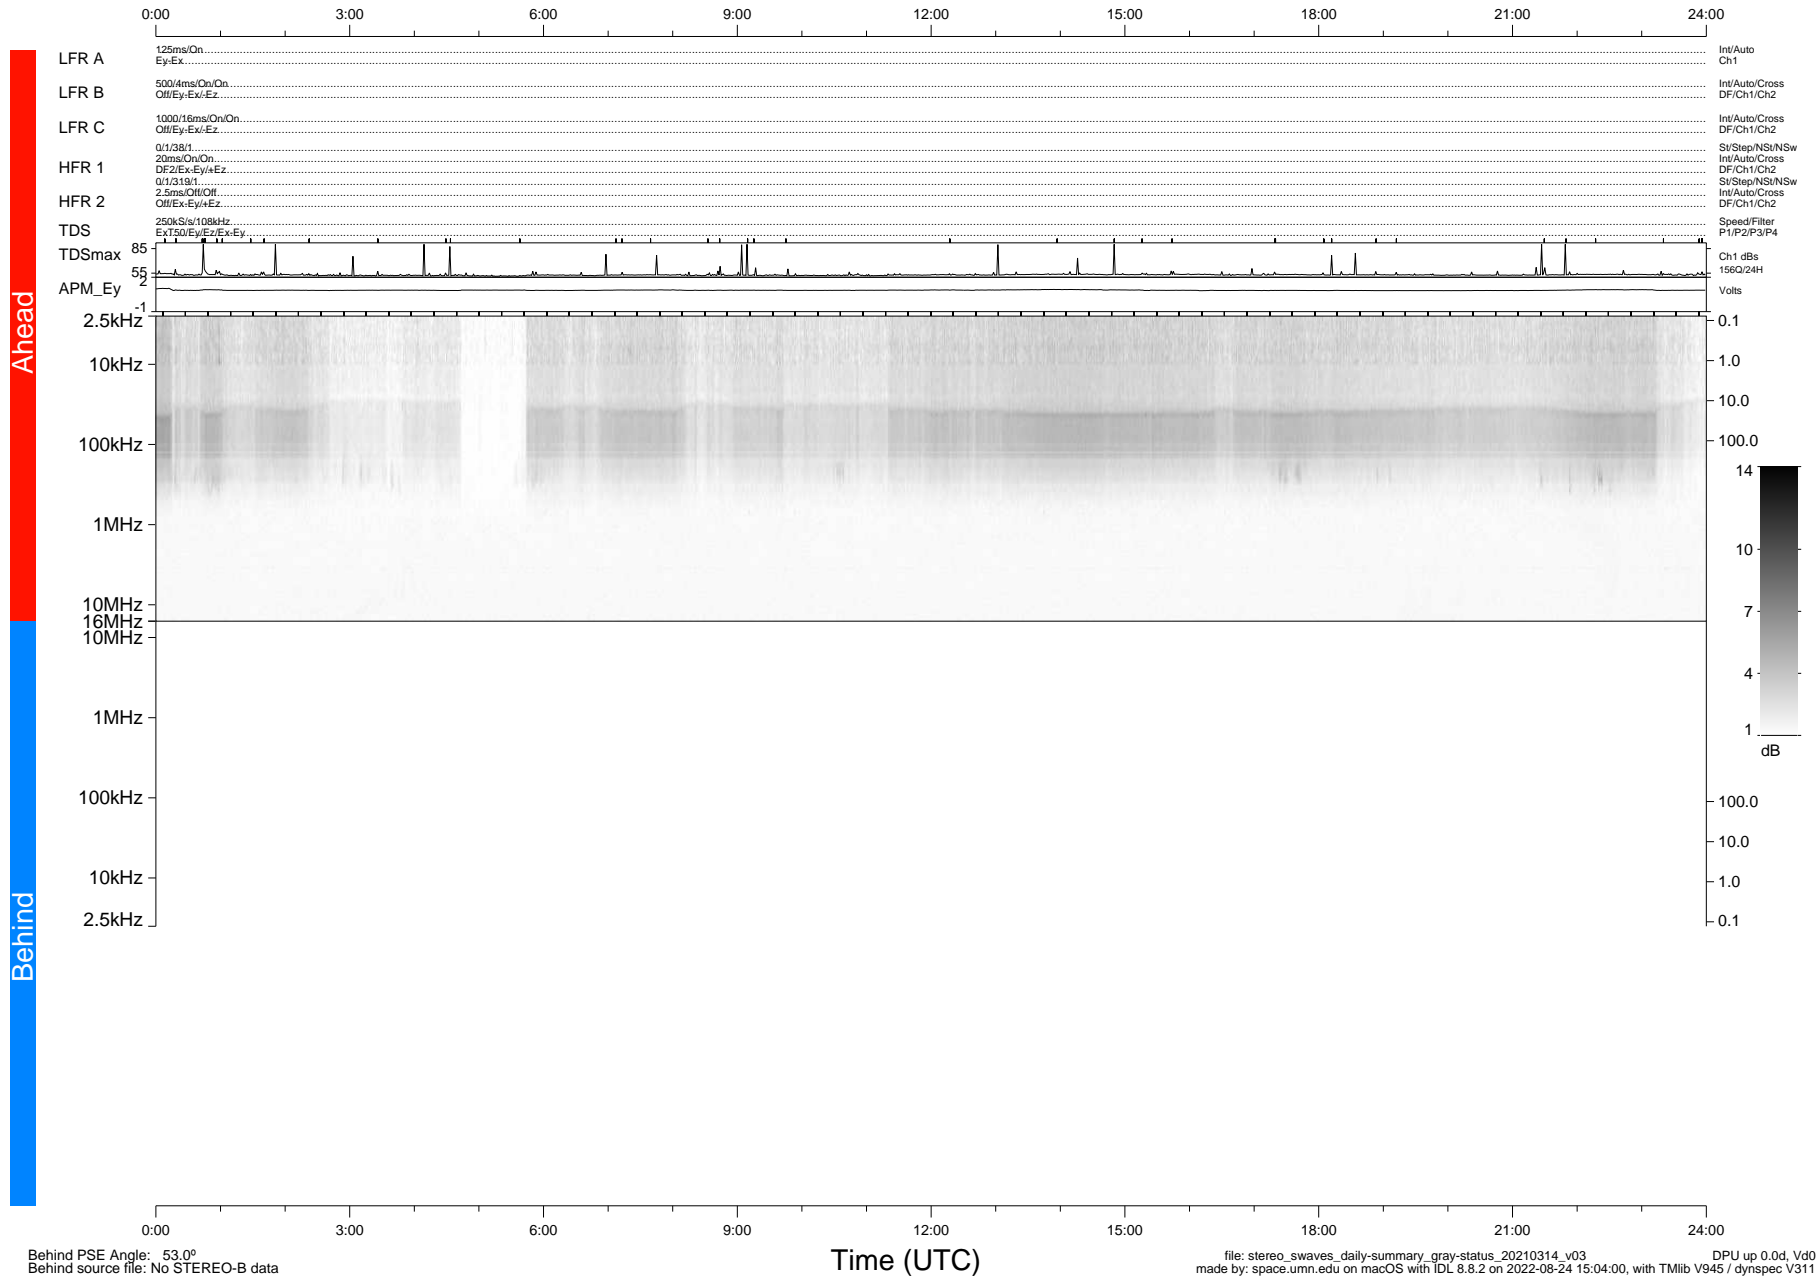

# STEREO/WAVES Daily Summary - 14-Mar-2021 (DOY 073)

Ahead source file: swaves\_ahead\_2021\_073\_1\_05.fin (Recovery: 100.0% HK, 99% Pkts)  
 Ahead PSE Angle: -55.1°

DPU up 2076.9d, V412d34

Behind PSE Angle: 53.0°  
 Behind source file: No STEREO-B data

Time (UTC)

file: stereo\_swaves\_daily-summary\_gray-status\_20210314\_v03 DPU up 0.0d, Vd0  
 made by: space.umn.edu on macOS with IDL 8.8.2 on 2022-08-24 15:04:00, with TLib V945 / dynspec V311