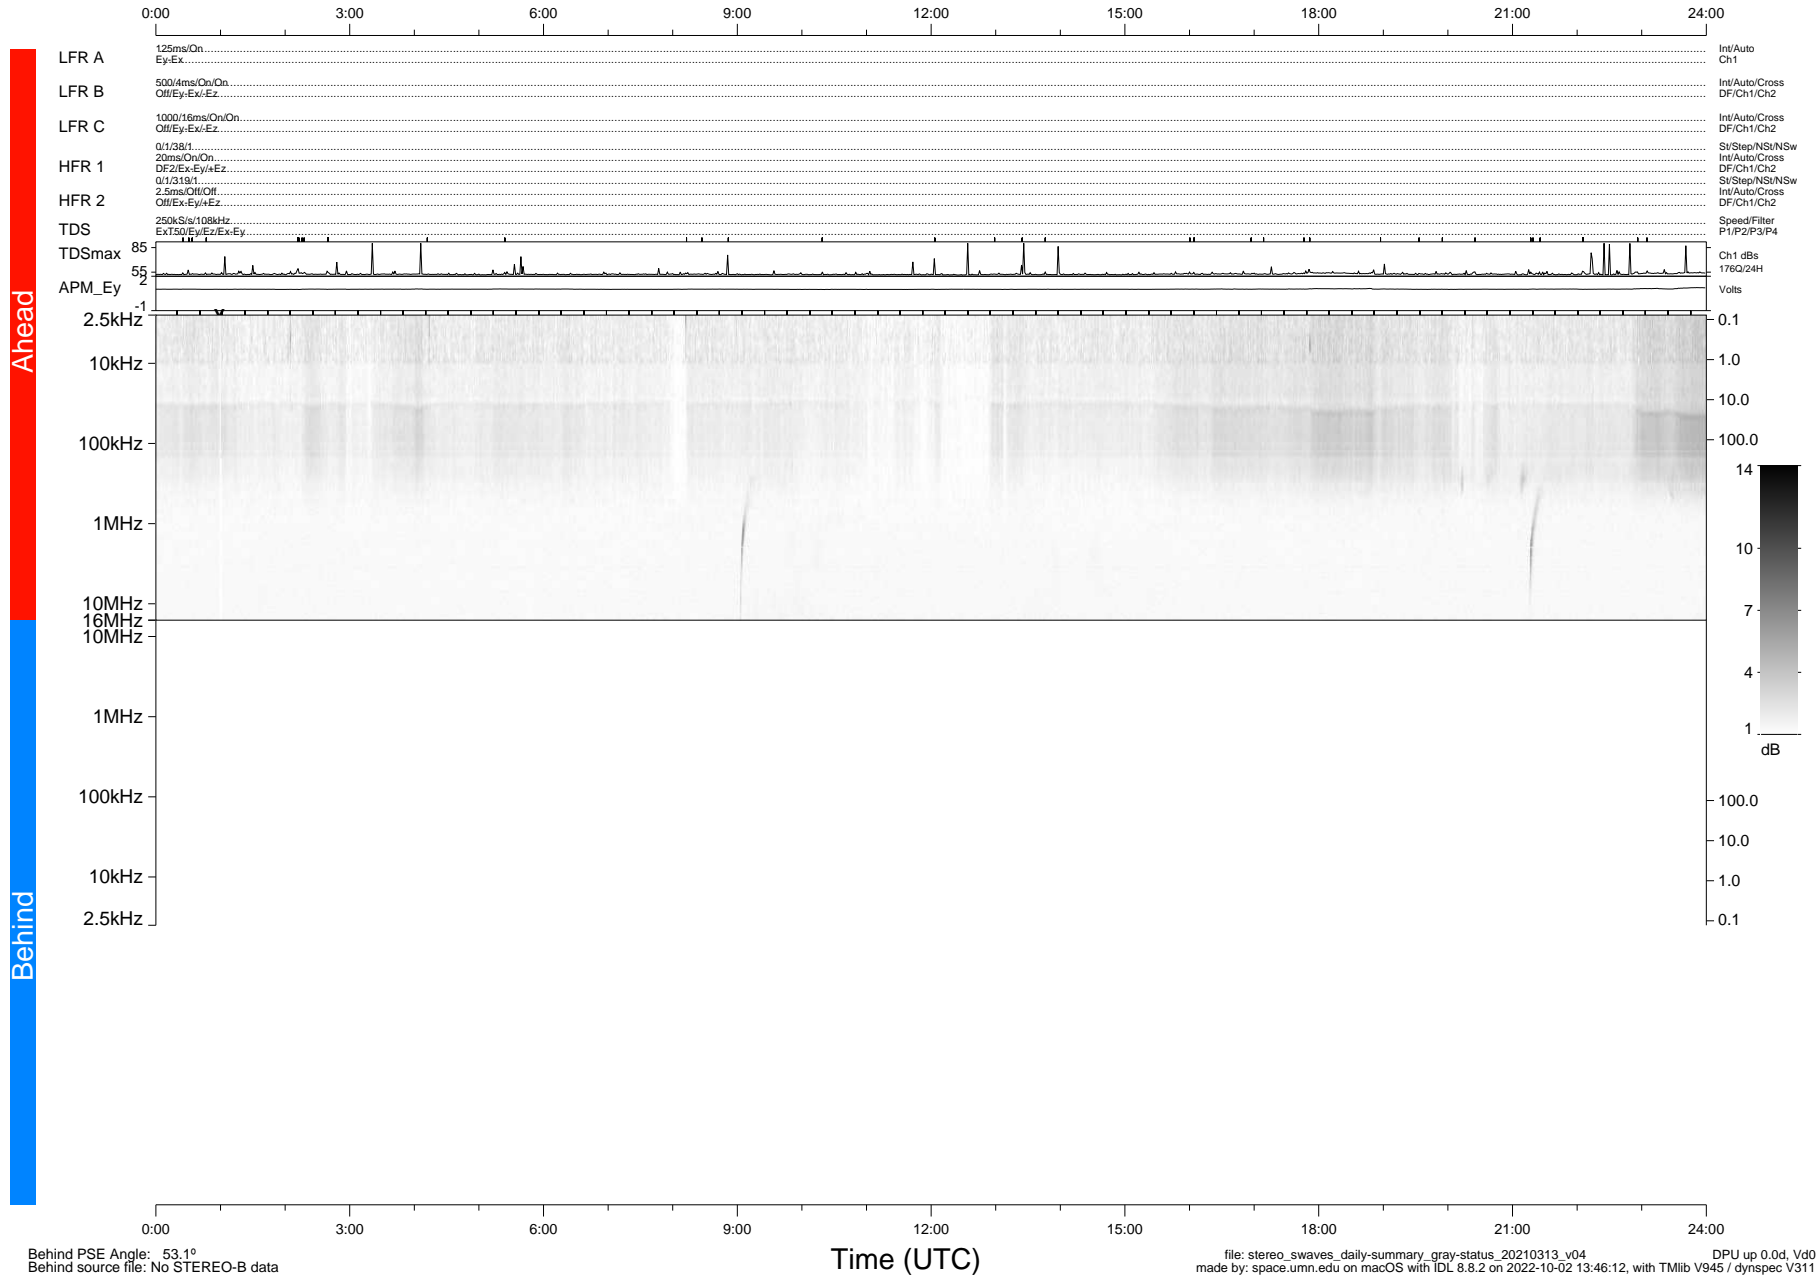

STEREO/WAVES Daily Summary - 13-Mar-2021 (DOY 072)

Ahead source file: swaves_ahead_2021_072_1_05.fin (Recovery: 100.0% HK, 102% Pkts)
 Ahead PSE Angle: -55.1°

DPU up 2075.9d, V412d34

Behind PSE Angle: 53.1°
 Behind source file: No STEREO-B data

Time (UTC)

file: stereo_swaves_daily-summary_gray-status_20210313_v04 DPU up 0.0d, Vd0
 made by: space.umn.edu on macOS with IDL 8.8.2 on 2022-10-02 13:46:12, with TLib V945 / dynspec V311