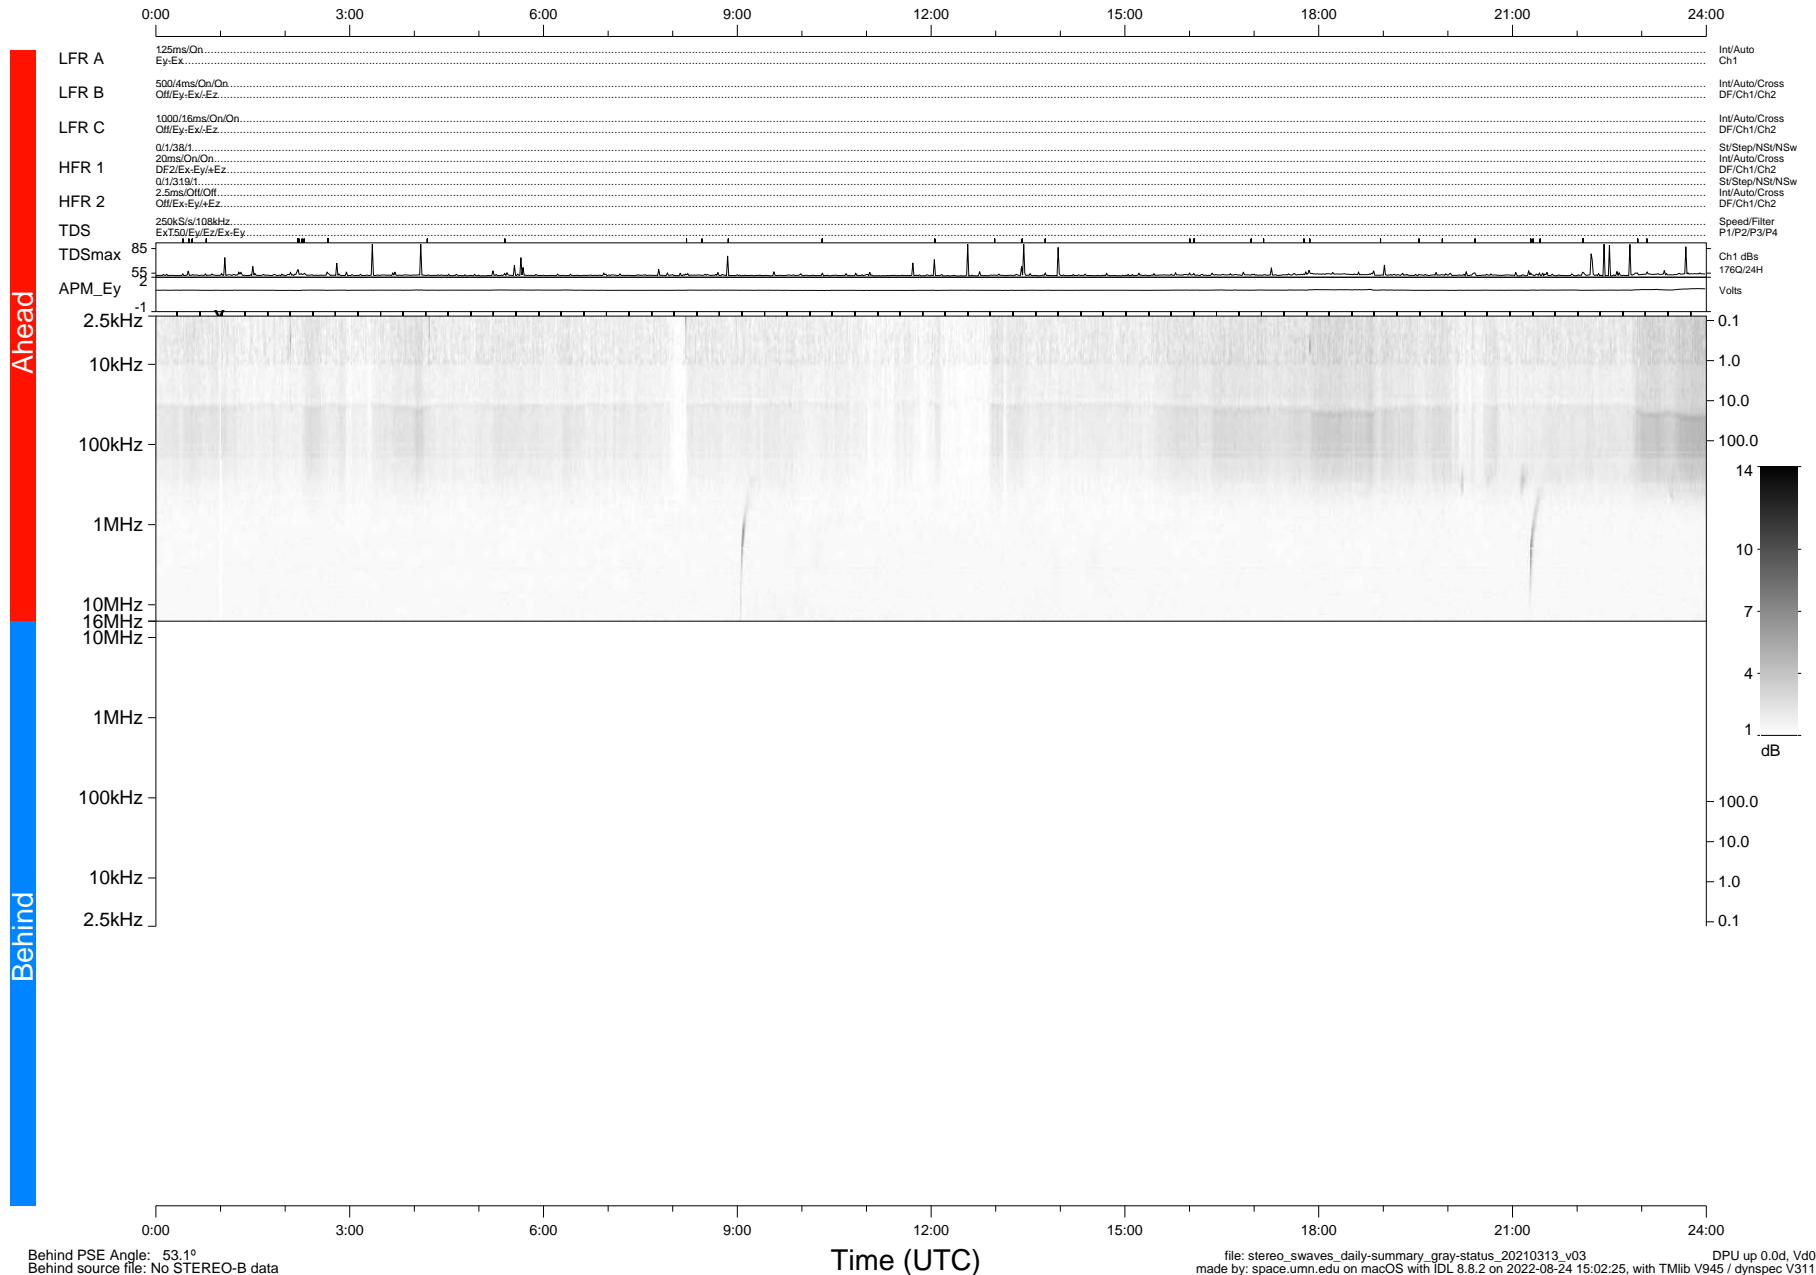

STEREO/WAVES Daily Summary - 13-Mar-2021 (DOY 072)

Ahead source file: swaves_ahead_2021_072_1_05.fin (Recovery: 100.0% HK, 102% Pkts)
 Ahead PSE Angle: -55.1°

DPU up 2075.9d, V412d34

Behind PSE Angle: 53.1°
 Behind source file: No STEREO-B data

Time (UTC)

file: stereo_swaves_daily-summary_gray-status_20210313_v03 DPU up 0.0d, Vd0
 made by: space.umn.edu on macOS with IDL 8.8.2 on 2022-08-24 15:02:25, with TLib V945 / dynspec V311