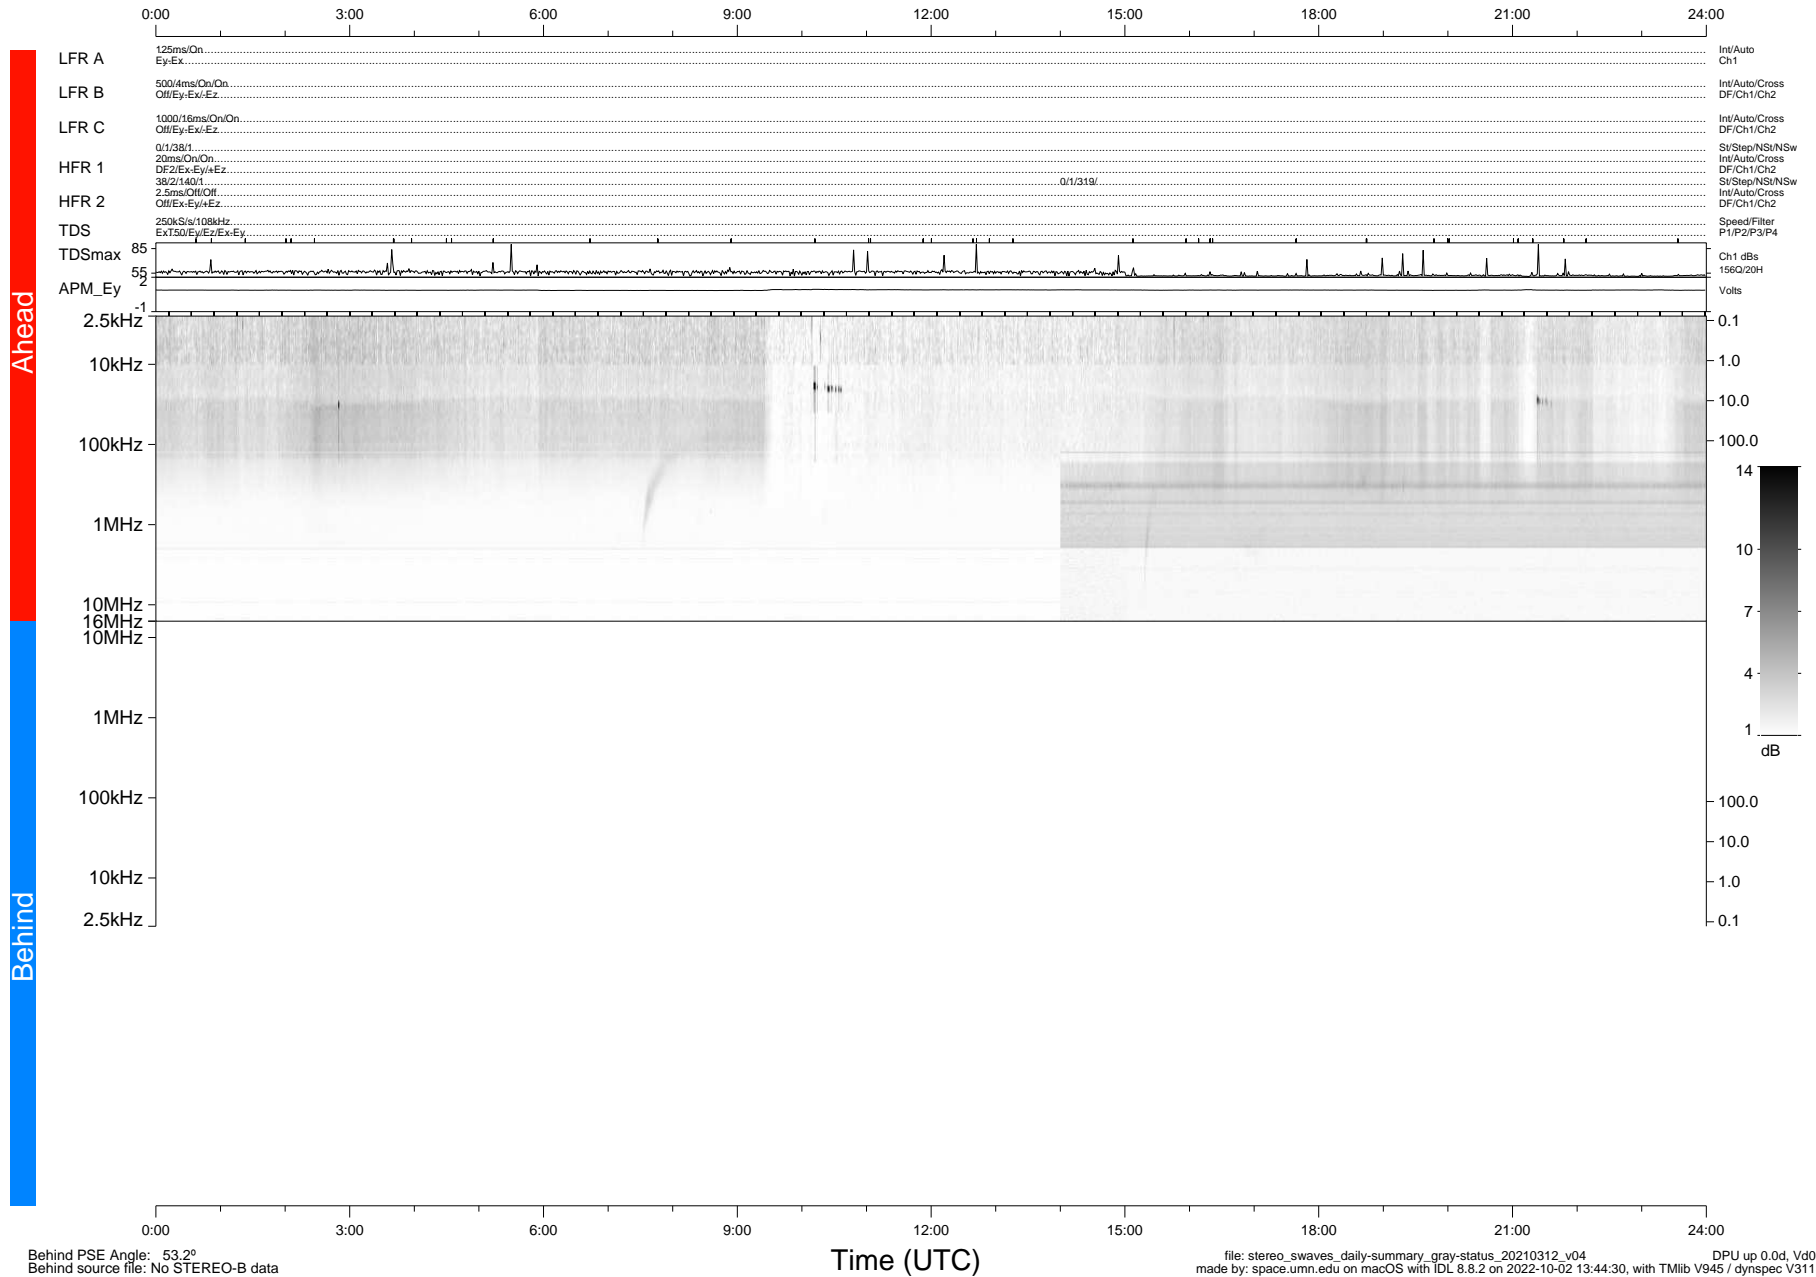

STEREO/WAVES Daily Summary - 12-Mar-2021 (DOY 071)

Ahead source file: swaves_ahead_2021_071_1_05.fin (Recovery: 100.0% HK, 85% Pkts)
 Ahead PSE Angle: -55.2°

DPU up 2074.9d, V412d34

Behind PSE Angle: 53.2°
 Behind source file: No STEREO-B data

Time (UTC)

file: stereo_swaves_daily-summary_gray-status_20210312_v04 DPU up 0.0d, Vd0
 made by: space.umn.edu on macOS with IDL 8.8.2 on 2022-10-02 13:44:30, with Tlib V945 / dynspec V311