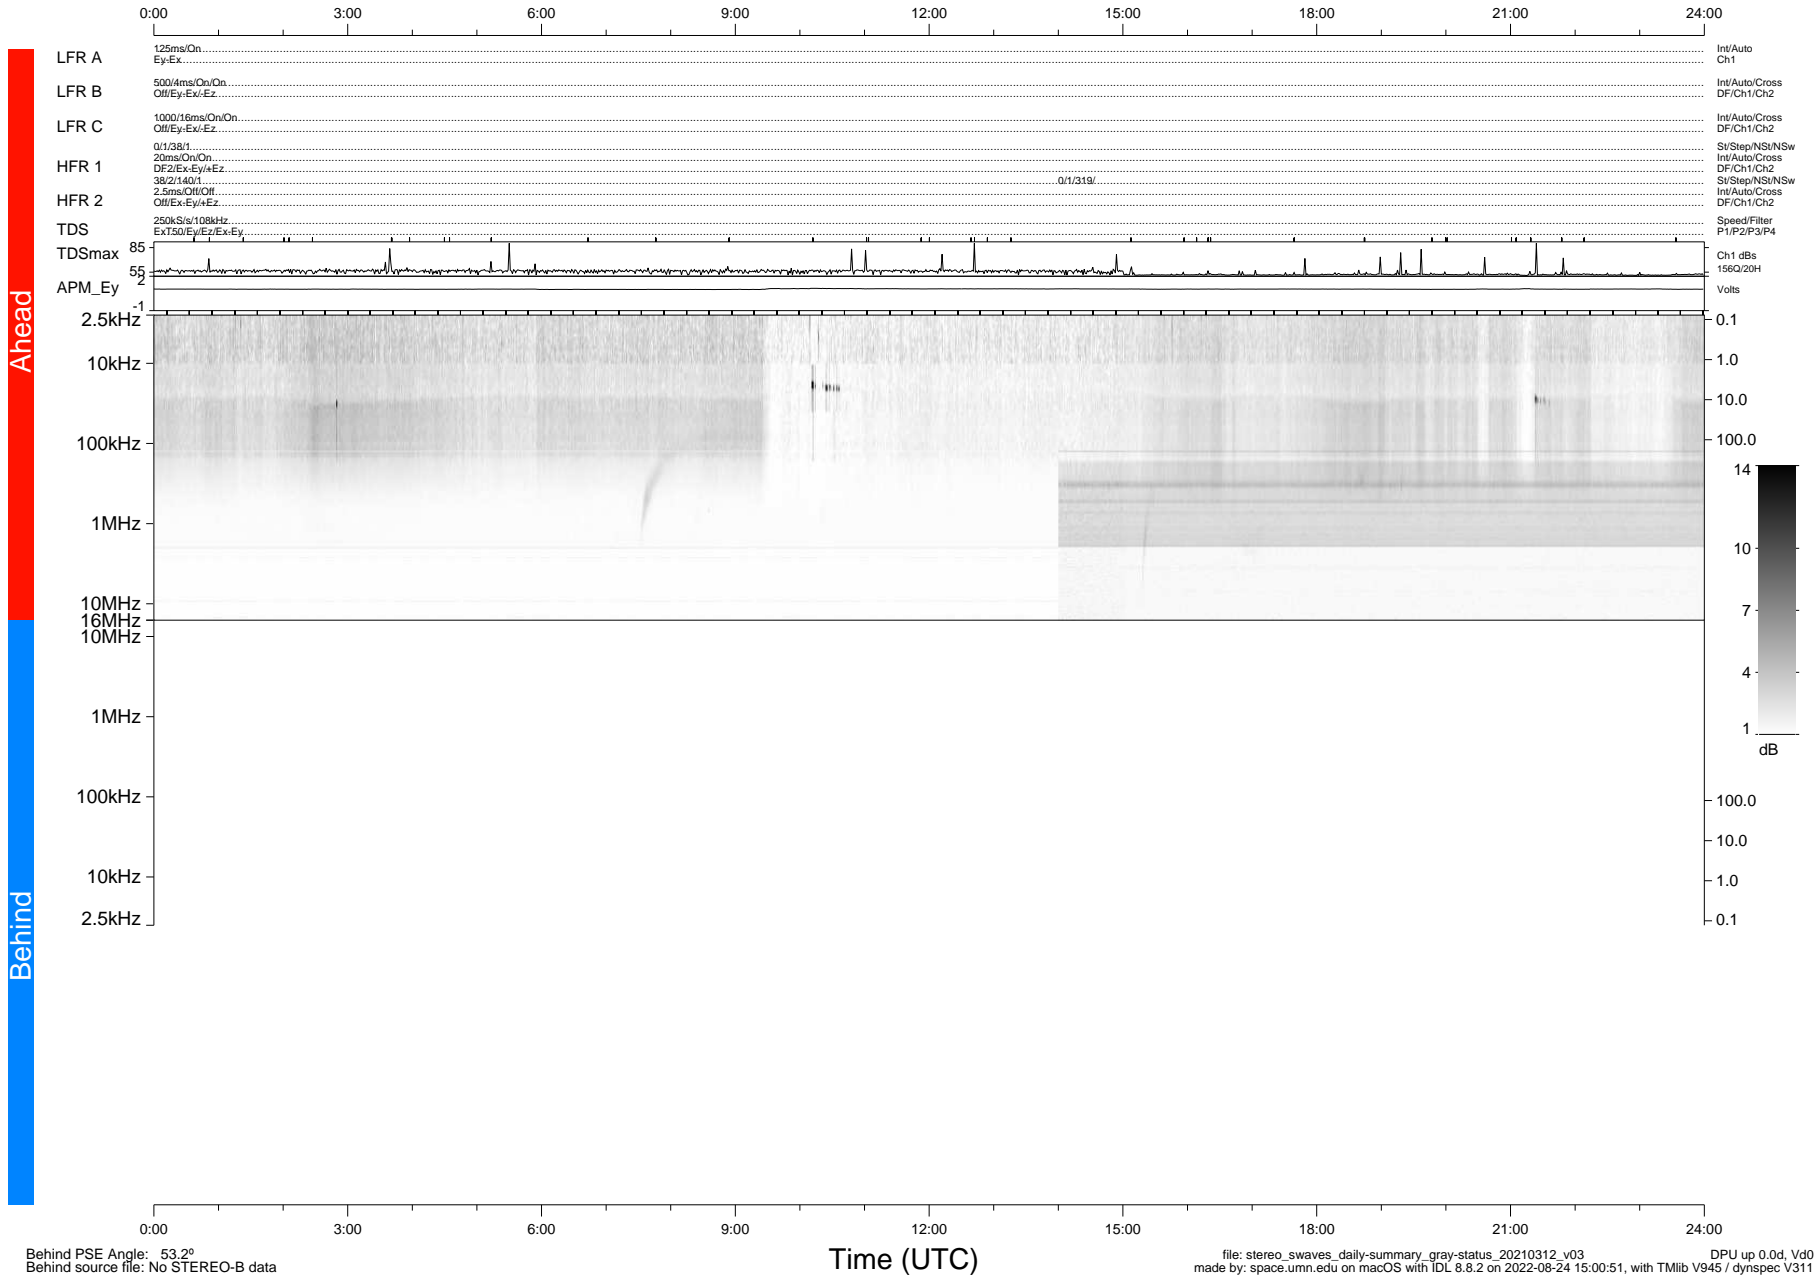

STEREO/WAVES Daily Summary - 12-Mar-2021 (DOY 071)

Ahead source file: swaves_ahead_2021_071_1_05.fin (Recovery: 100.0% HK, 85% Pkts)
Ahead PSE Angle: -55.2°

DPU up 2074.9d, V412d34

Behind PSE Angle: 53.2°
Behind source file: No STEREO-B data