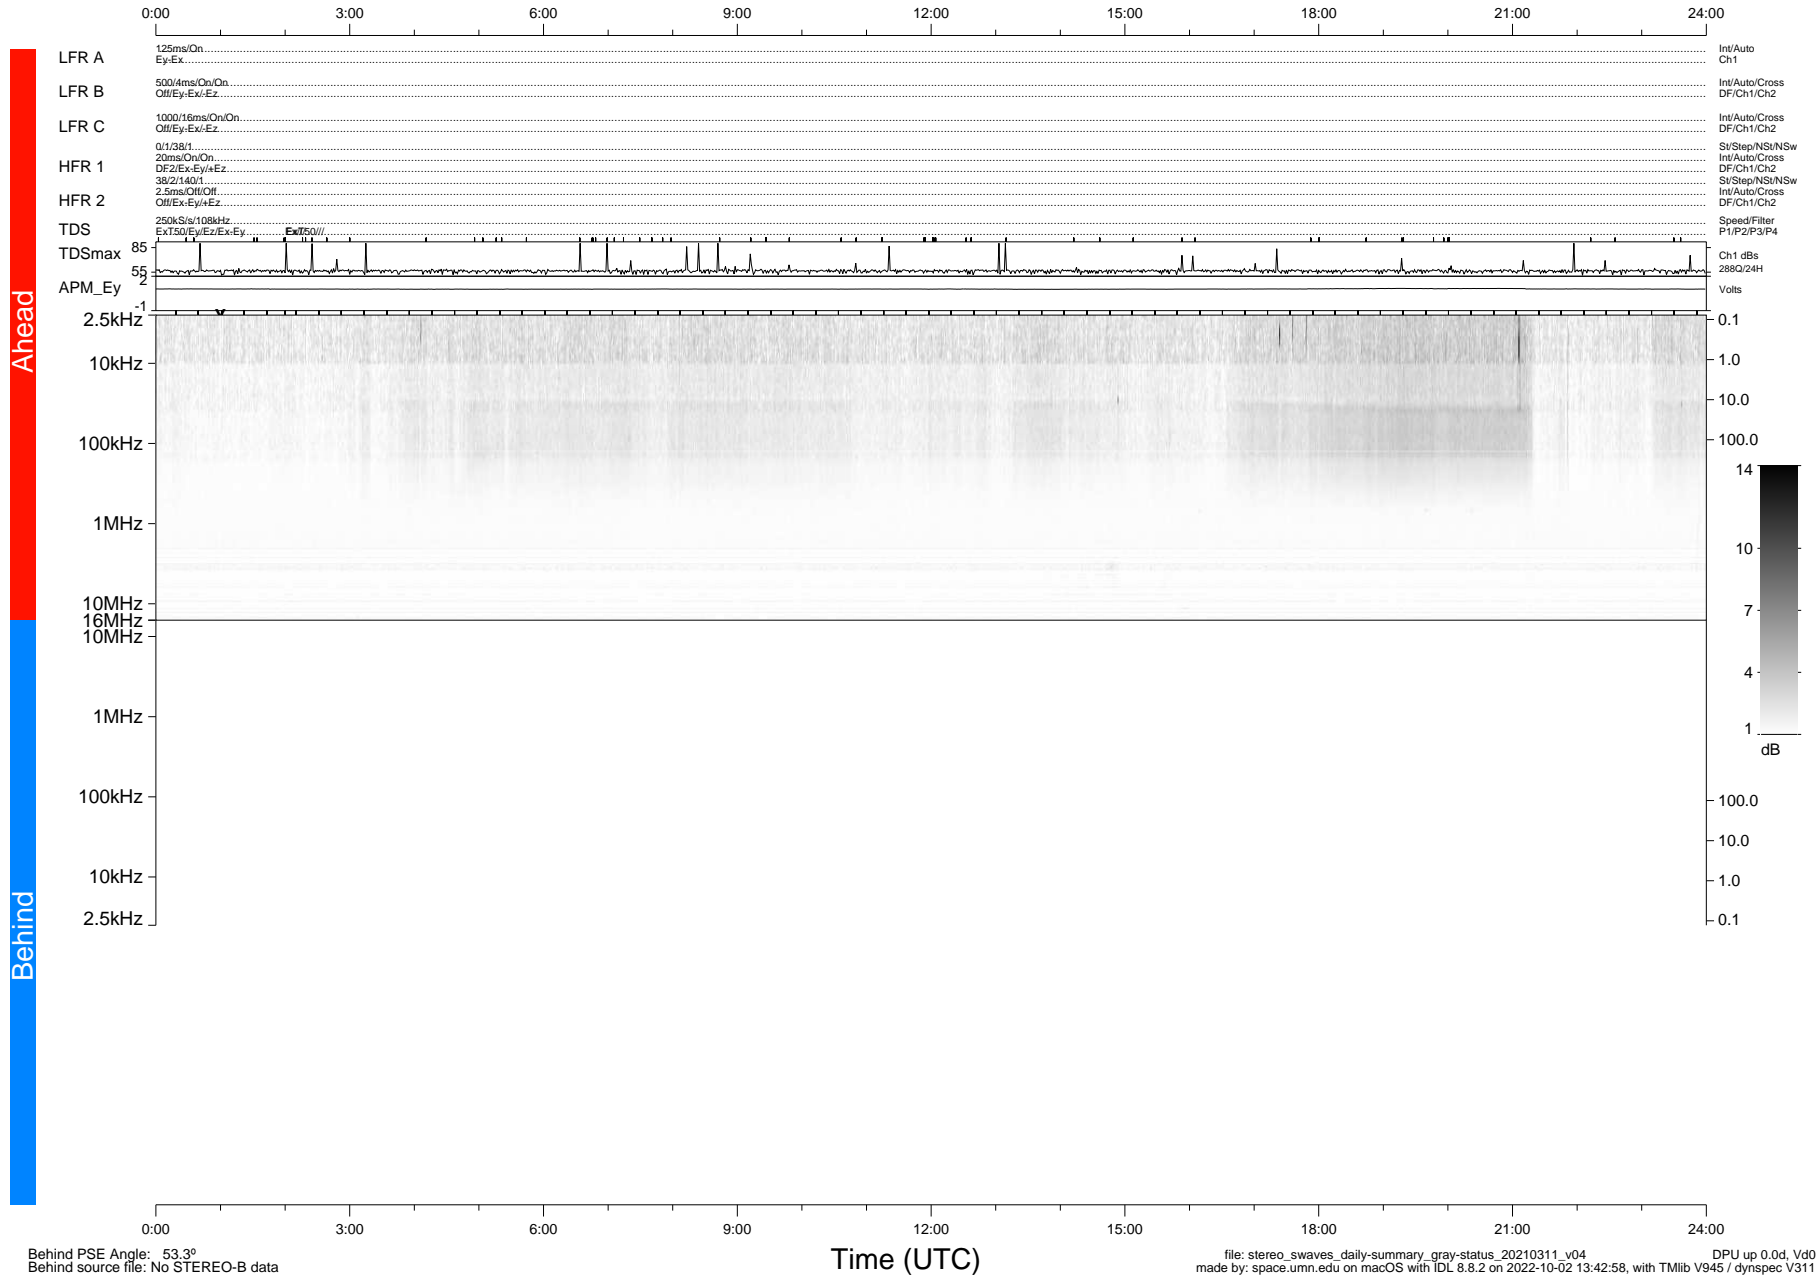

# STEREO/WAVES Daily Summary - 11-Mar-2021 (DOY 070)

Ahead source file: swaves\_ahead\_2021\_070\_1\_05.fin (Recovery: 100.1% HK, 96% Pkts)  
 Ahead PSE Angle: -55.2°

DPU up 2073.9d, V412d32

Behind PSE Angle: 53.3°  
 Behind source file: No STEREO-B data

file: stereo\_swaves\_daily-summary\_gray-status\_20210311\_v04  
 made by: space.umn.edu on macOS with IDL 8.8.2 on 2022-10-02 13:42:58, with TLib V945 / dynspec V311  
 DPU up 0.0d, Vd0