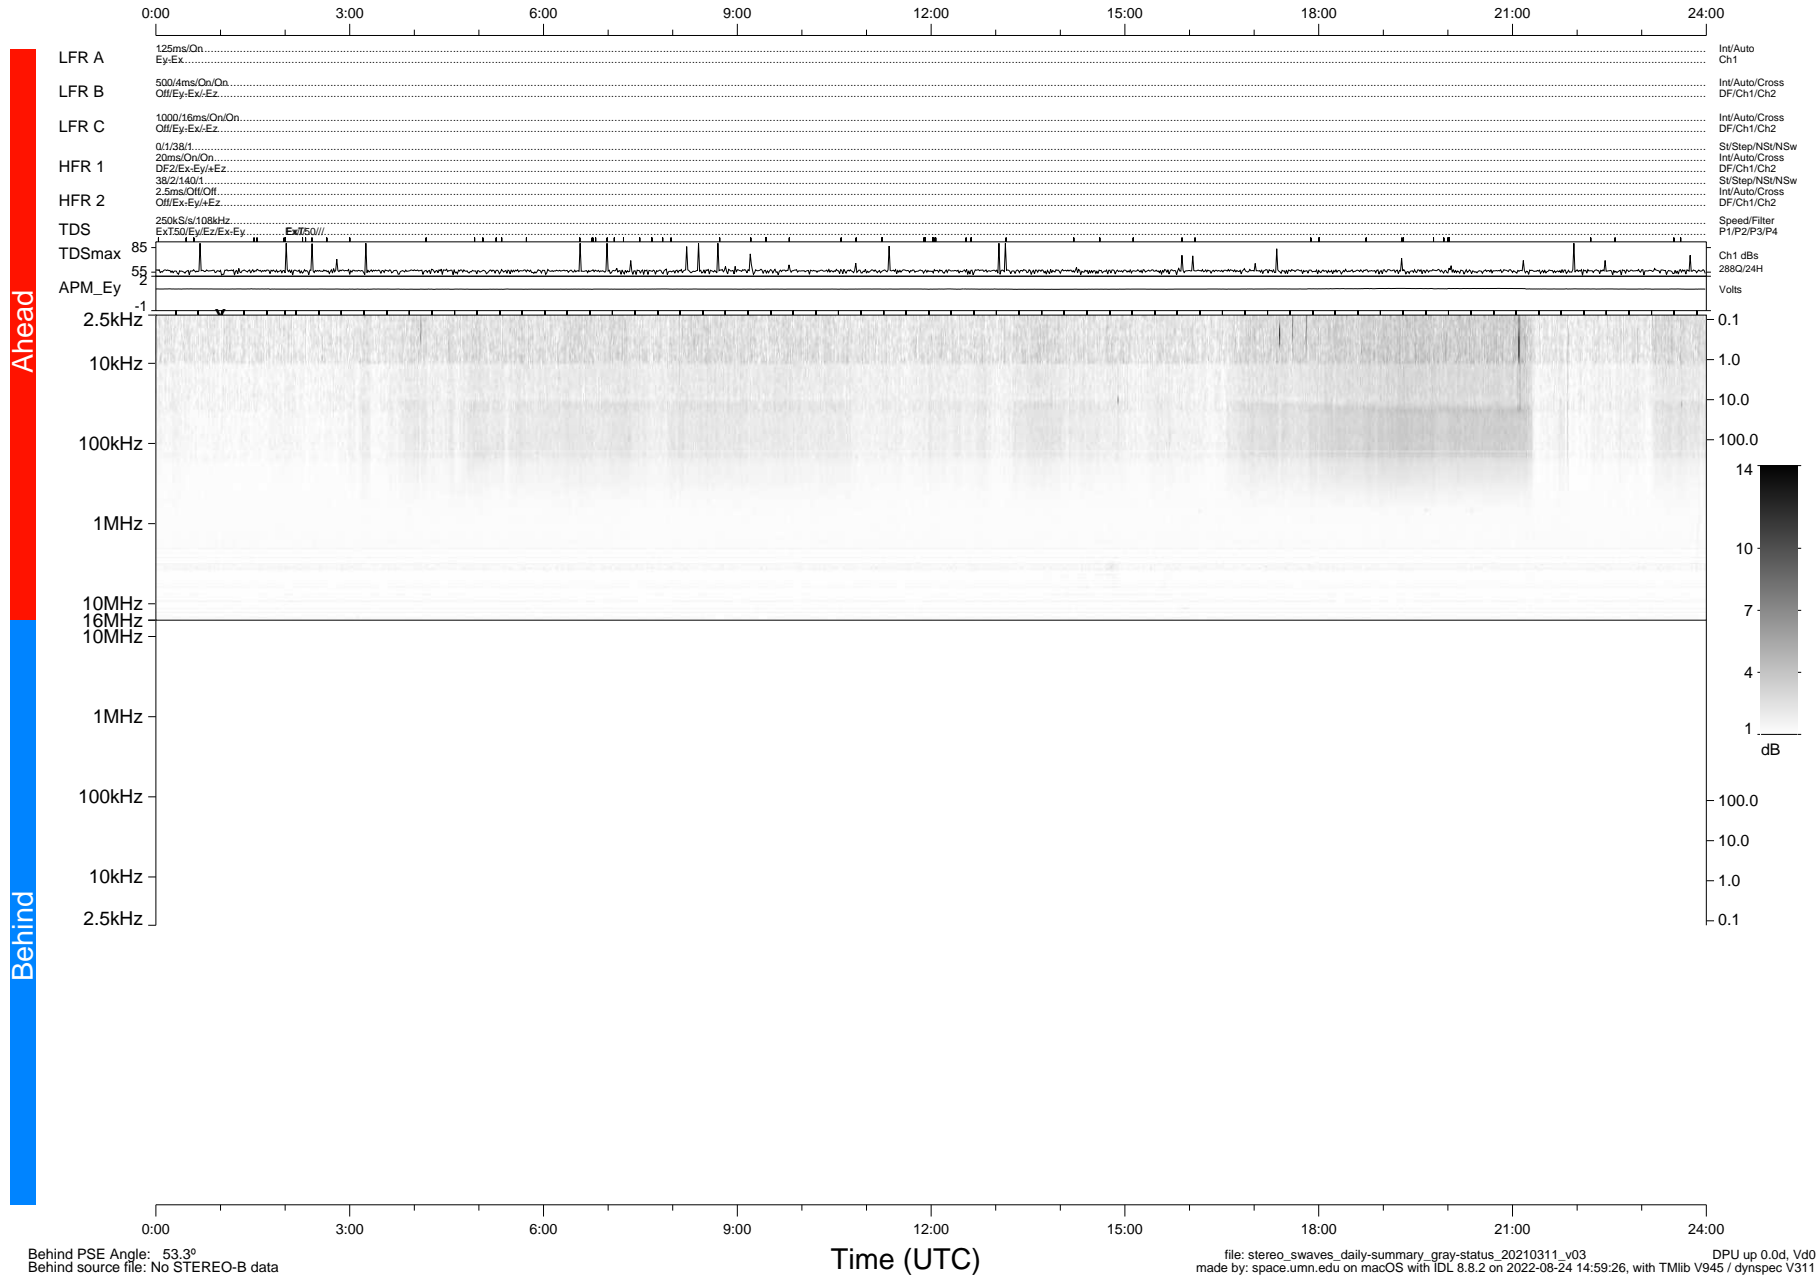

STEREO/WAVES Daily Summary - 11-Mar-2021 (DOY 070)

Ahead source file: swaves_ahead_2021_070_1_05.fin (Recovery: 100.1% HK, 96% Pkts)
 Ahead PSE Angle: -55.2°

DPU up 2073.9d, V412d32

Behind PSE Angle: 53.3°
 Behind source file: No STEREO-B data

file: stereo_swaves_daily-summary_gray-status_20210311_v03
 made by: space.umn.edu on macOS with IDL 8.8.2 on 2022-08-24 14:59:26, with TLib V945 / dynspec V311
 DPU up 0.0d, Vd0