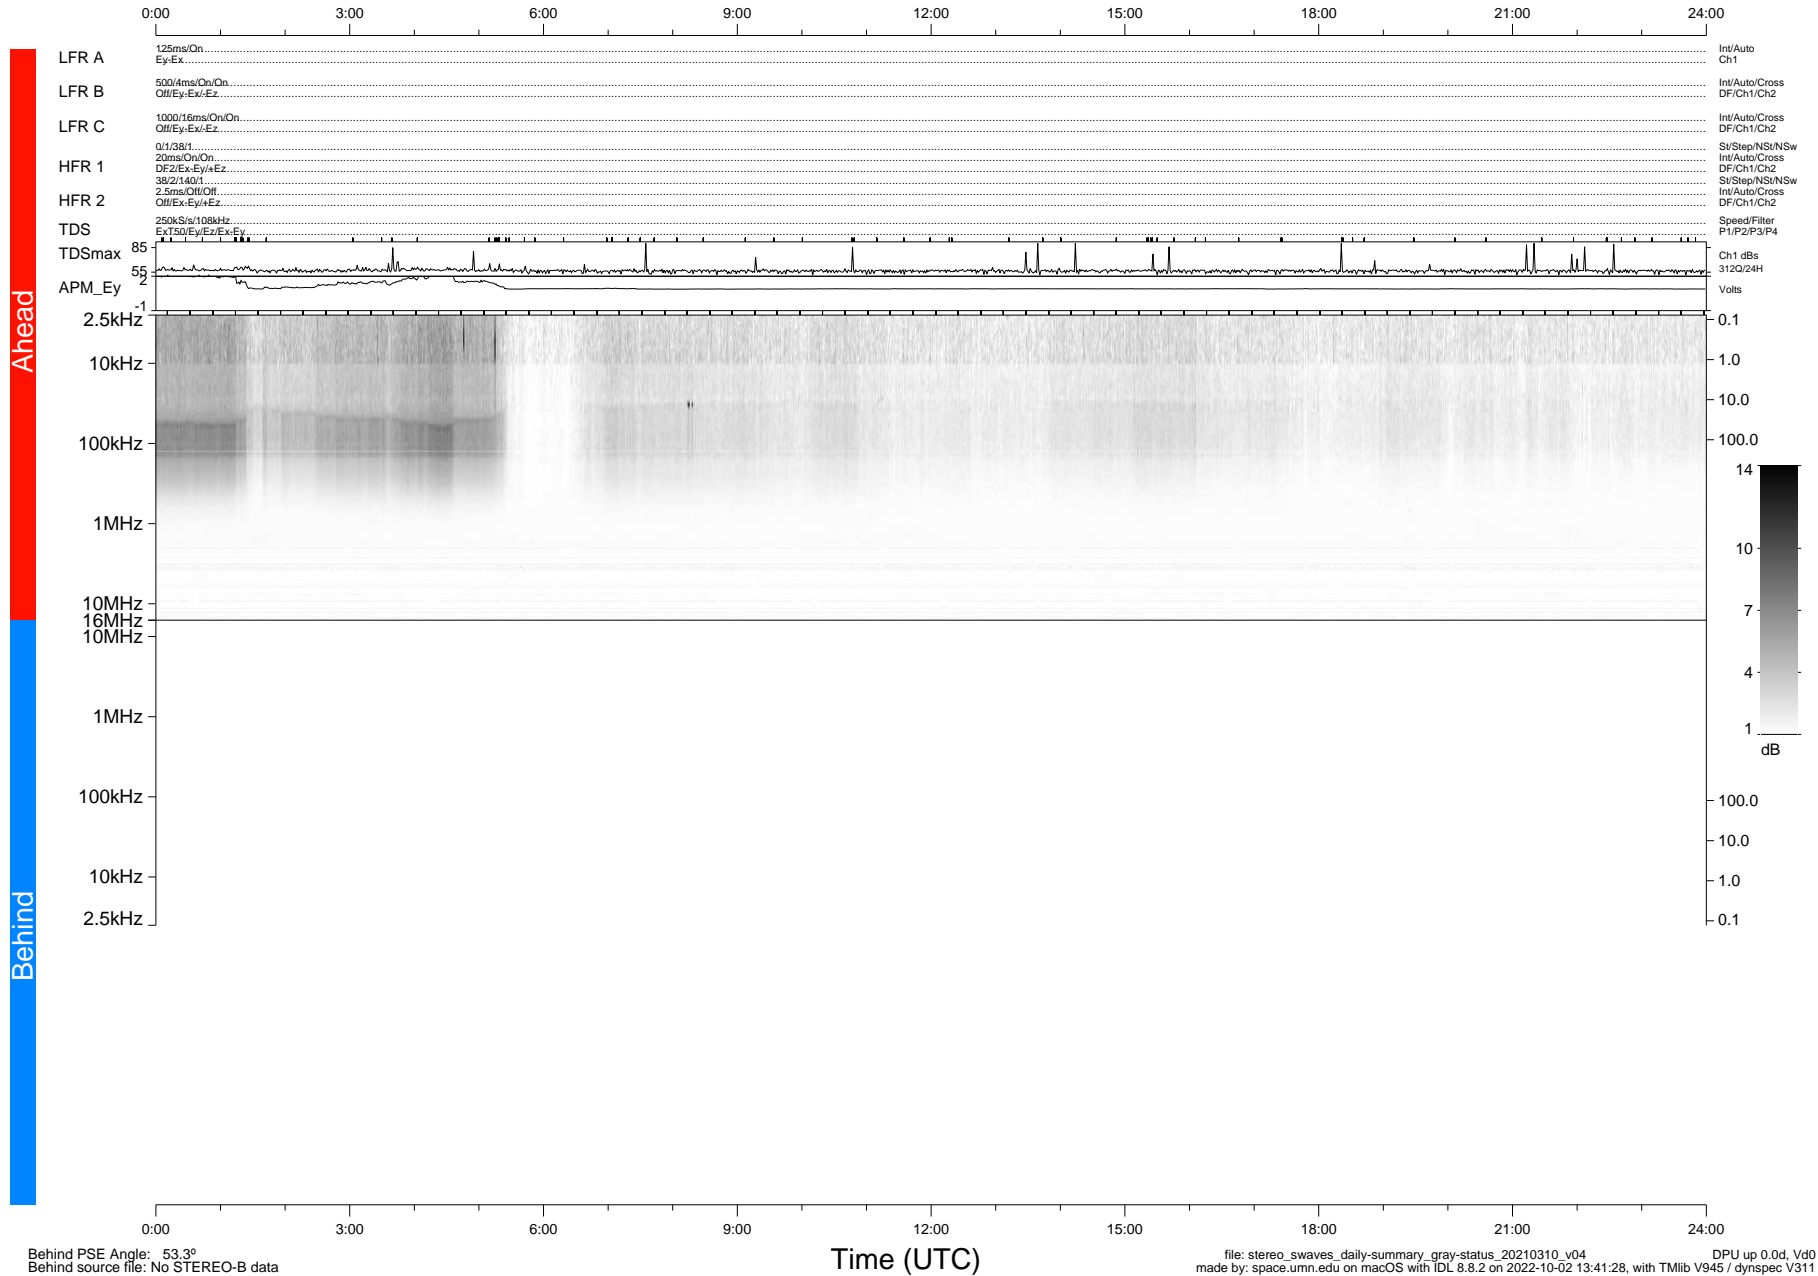

STEREO/WAVES Daily Summary - 10-Mar-2021 (DOY 069)

Ahead source file: swaves_ahead_2021_069_1_05.fin (Recovery: 100.0% HK, 101% Pkts)
 Ahead PSE Angle: -55.2°

DPU up 2072.9d, V412d32

Behind PSE Angle: 53.3°
 Behind source file: No STEREO-B data

file: stereo_swaves_daily-summary_gray-status_20210310_v04
 made by: space.umn.edu on macOS with IDL 8.8.2 on 2022-10-02 13:41:28, with TLib V945 / dynspec V311
 DPU up 0.0d, Vd0