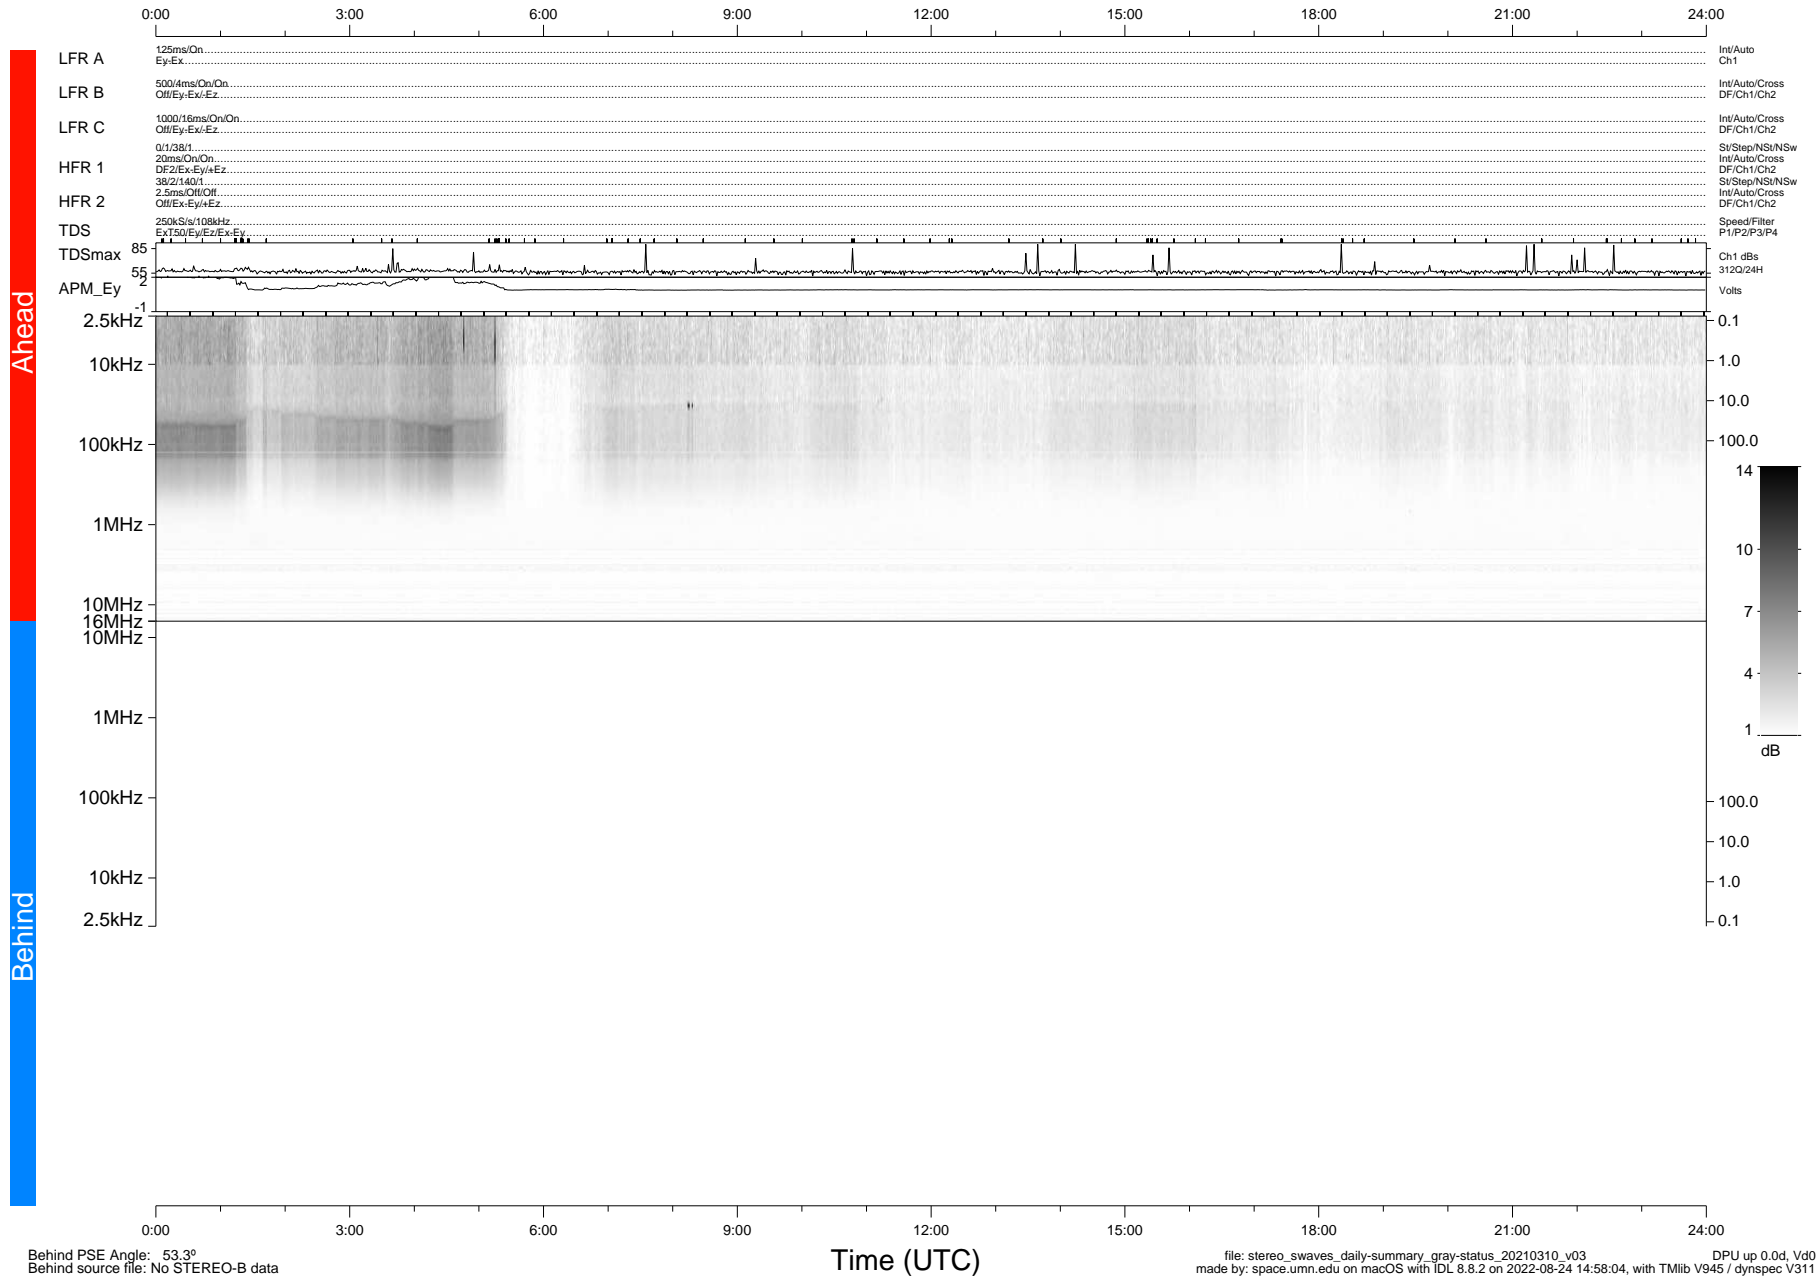

# STEREO/WAVES Daily Summary - 10-Mar-2021 (DOY 069)

Ahead source file: swaves\_ahead\_2021\_069\_1\_05.fin (Recovery: 100.0% HK, 101% Pkts)  
 Ahead PSE Angle: -55.2°

DPU up 2072.9d, V412d32

Behind PSE Angle: 53.3°  
 Behind source file: No STEREO-B data

file: stereo\_swaves\_daily-summary\_gray-status\_20210310\_v03  
 made by: space.umn.edu on macOS with IDL 8.8.2 on 2022-08-24 14:58:04, with TLib V945 / dynspec V311  
 DPU up 0.0d, Vd0