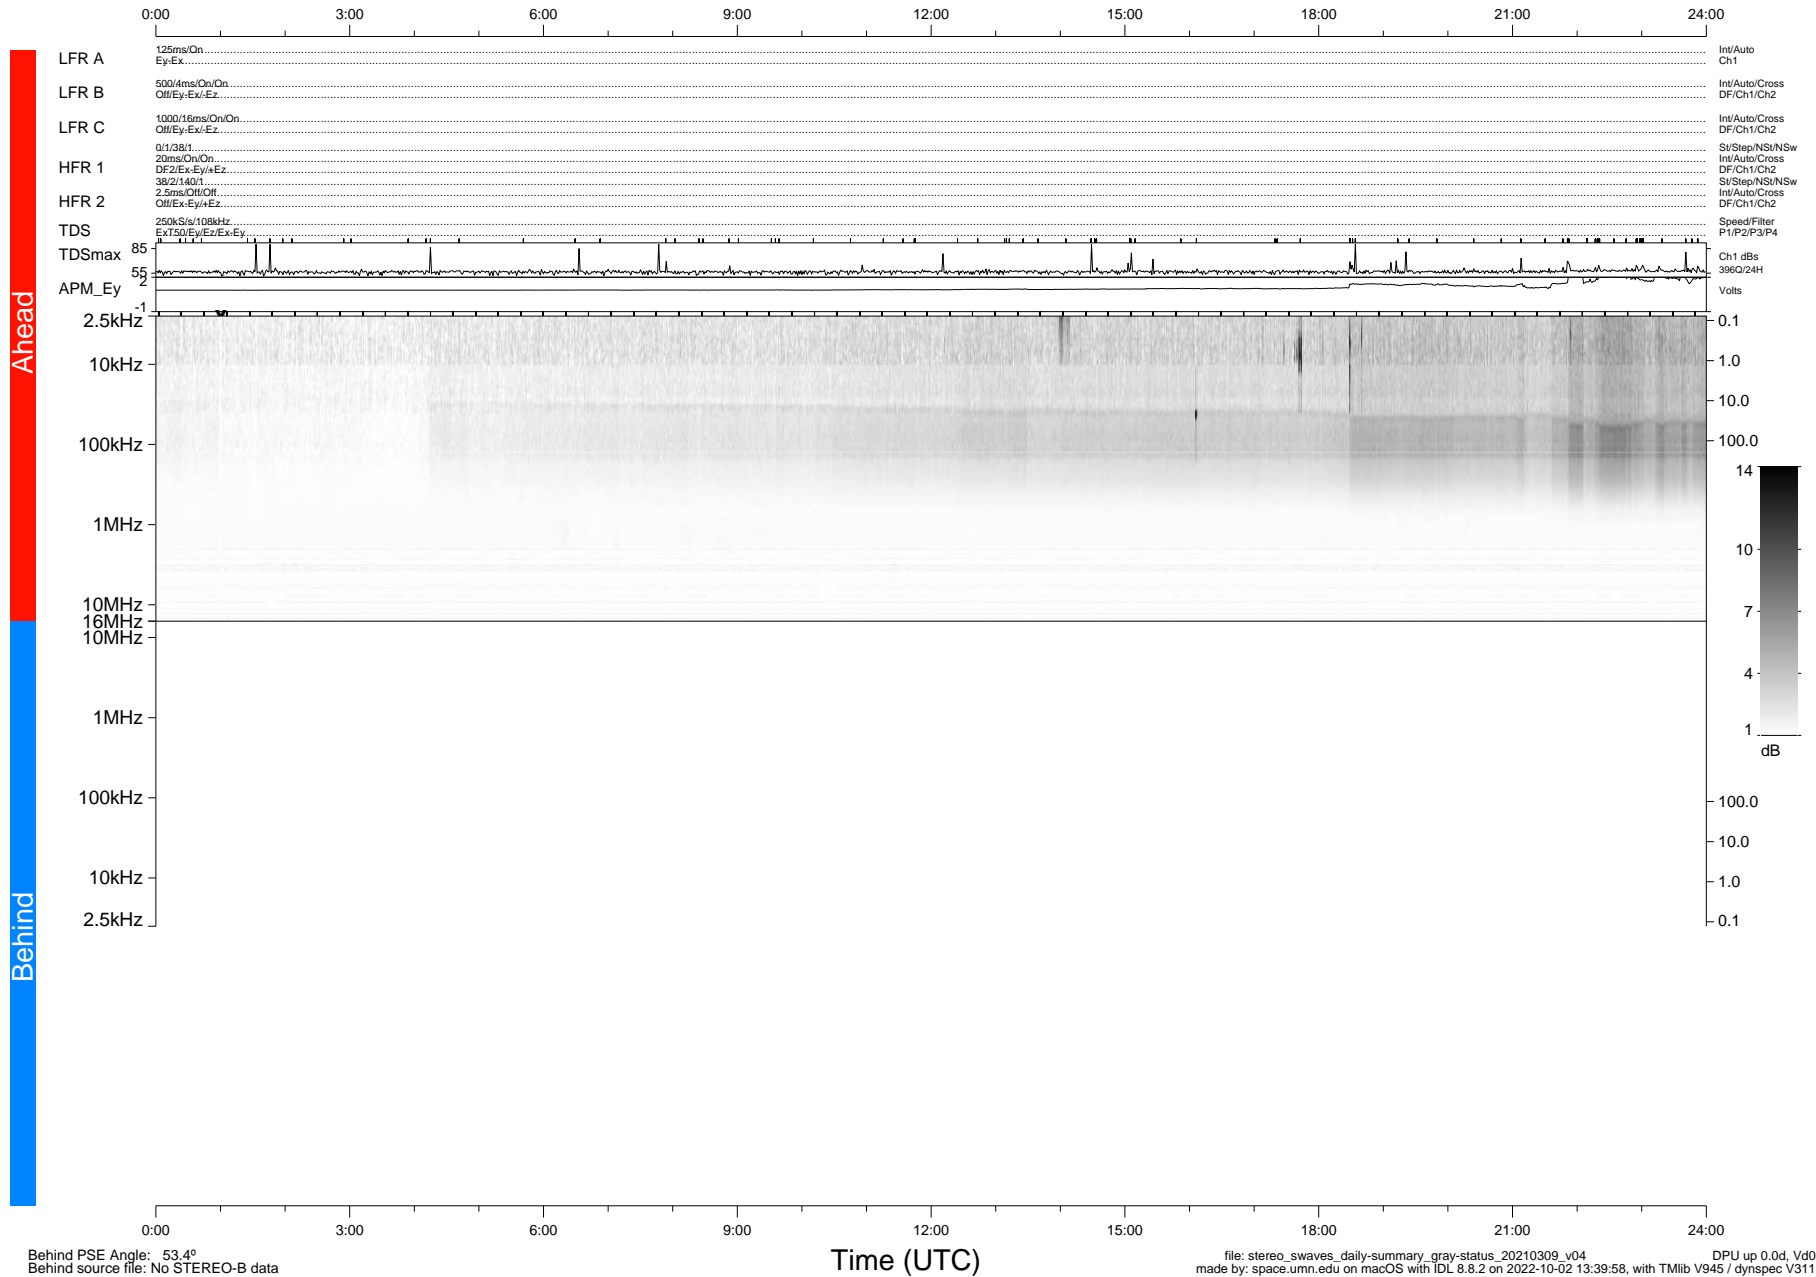

STEREO/WAVES Daily Summary - 09-Mar-2021 (DOY 068)

Ahead source file: swaves_ahead_2021_068_1_05.fin (Recovery: 100.0% HK, 113% Pkts)
 Ahead PSE Angle: -55.3°

DPU up 2071.9d, V412d32

Behind PSE Angle: 53.4°
 Behind source file: No STEREO-B data

file: stereo_swaves_daily-summary_gray-status_20210309_v04 DPU up 0.0d, Vd0
 made by: space.umn.edu on macOS with IDL 8.8.2 on 2022-10-02 13:39:58, with TLib V945 / dynspec V311