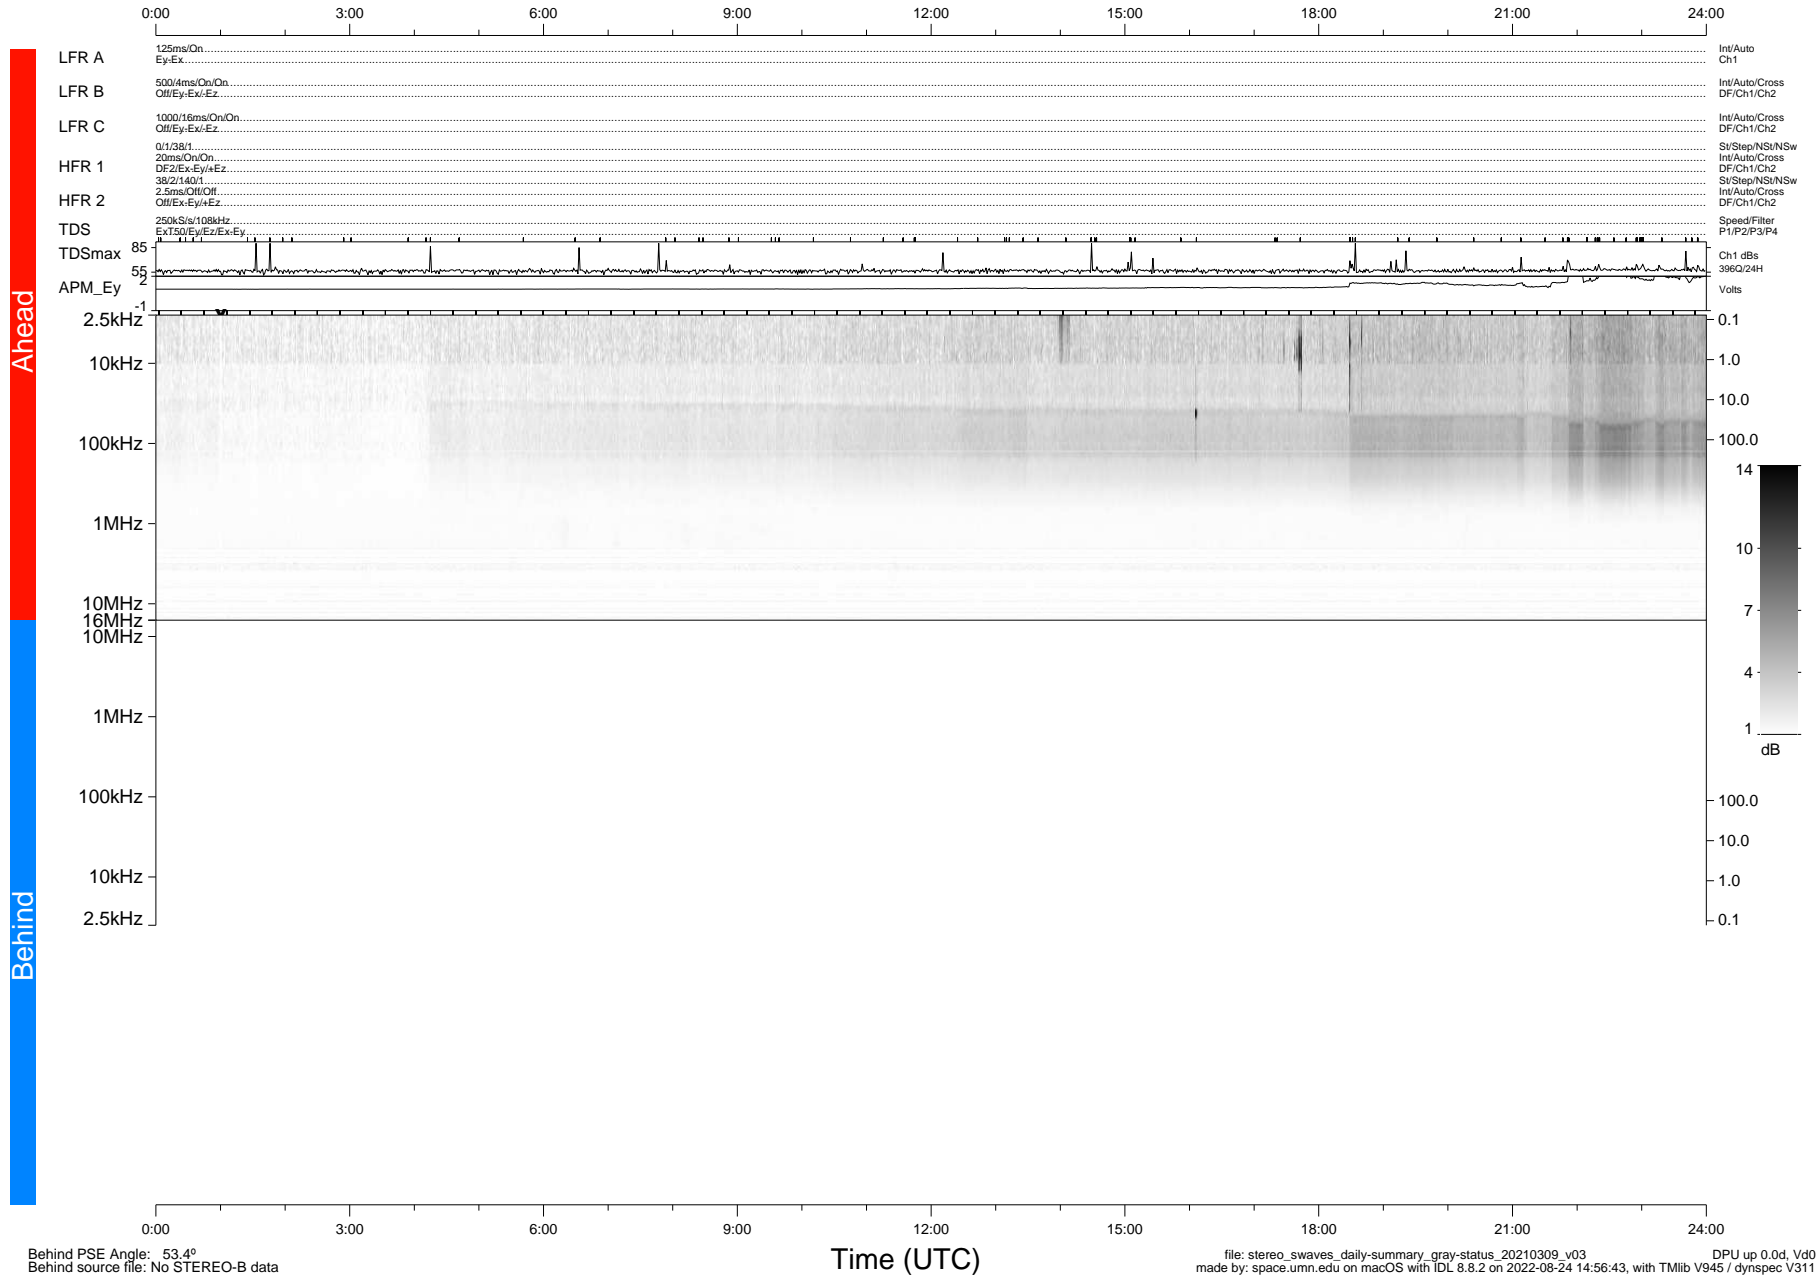

STEREO/WAVES Daily Summary - 09-Mar-2021 (DOY 068)

Ahead source file: swaves_ahead_2021_068_1_05.fin (Recovery: 100.0% HK, 113% Pkts)
 Ahead PSE Angle: -55.3°

DPU up 2071.9d, V412d32

Behind PSE Angle: 53.4°
 Behind source file: No STEREO-B data

Time (UTC)

file: stereo_swaves_daily-summary_gray-status_20210309_v03 DPU up 0.0d, Vd0
 made by: space.umn.edu on macOS with IDL 8.8.2 on 2022-08-24 14:56:43, with TLib V945 / dynspec V311