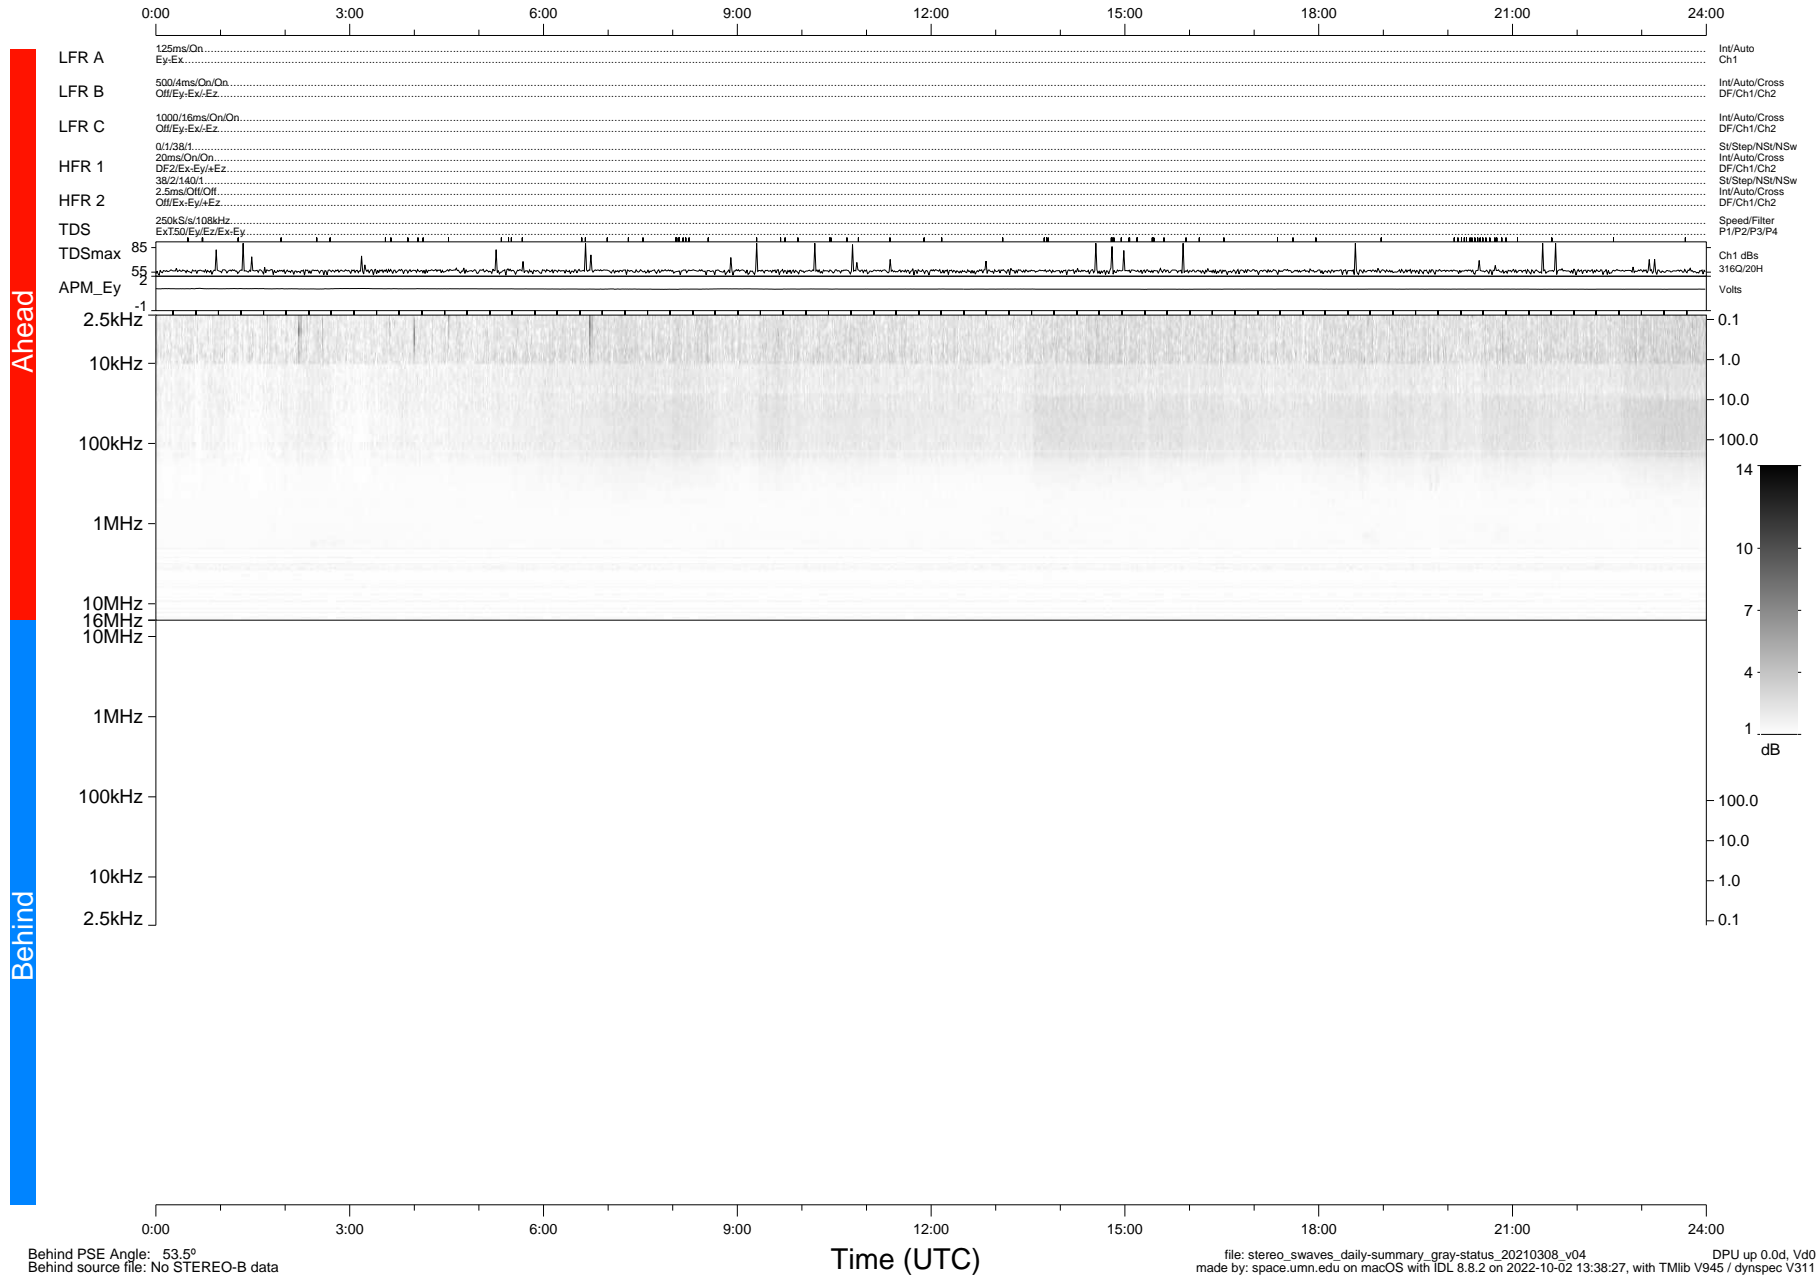

STEREO/WAVES Daily Summary - 08-Mar-2021 (DOY 067)

Ahead source file: swaves_ahead_2021_067_1_05.fin (Recovery: 100.0% HK, 100% Pkts)
 Ahead PSE Angle: -55.3°

DPU up 2070.9d, V412d32

Behind PSE Angle: 53.5°
 Behind source file: No STEREO-B data

Time (UTC)

file: stereo_swaves_daily-summary_gray-status_20210308_v04
 made by: space.umn.edu on macOS with IDL 8.8.2 on 2022-10-02 13:38:27, with Tlib V945 / dynspec V311
 DPU up 0.0d, Vd0