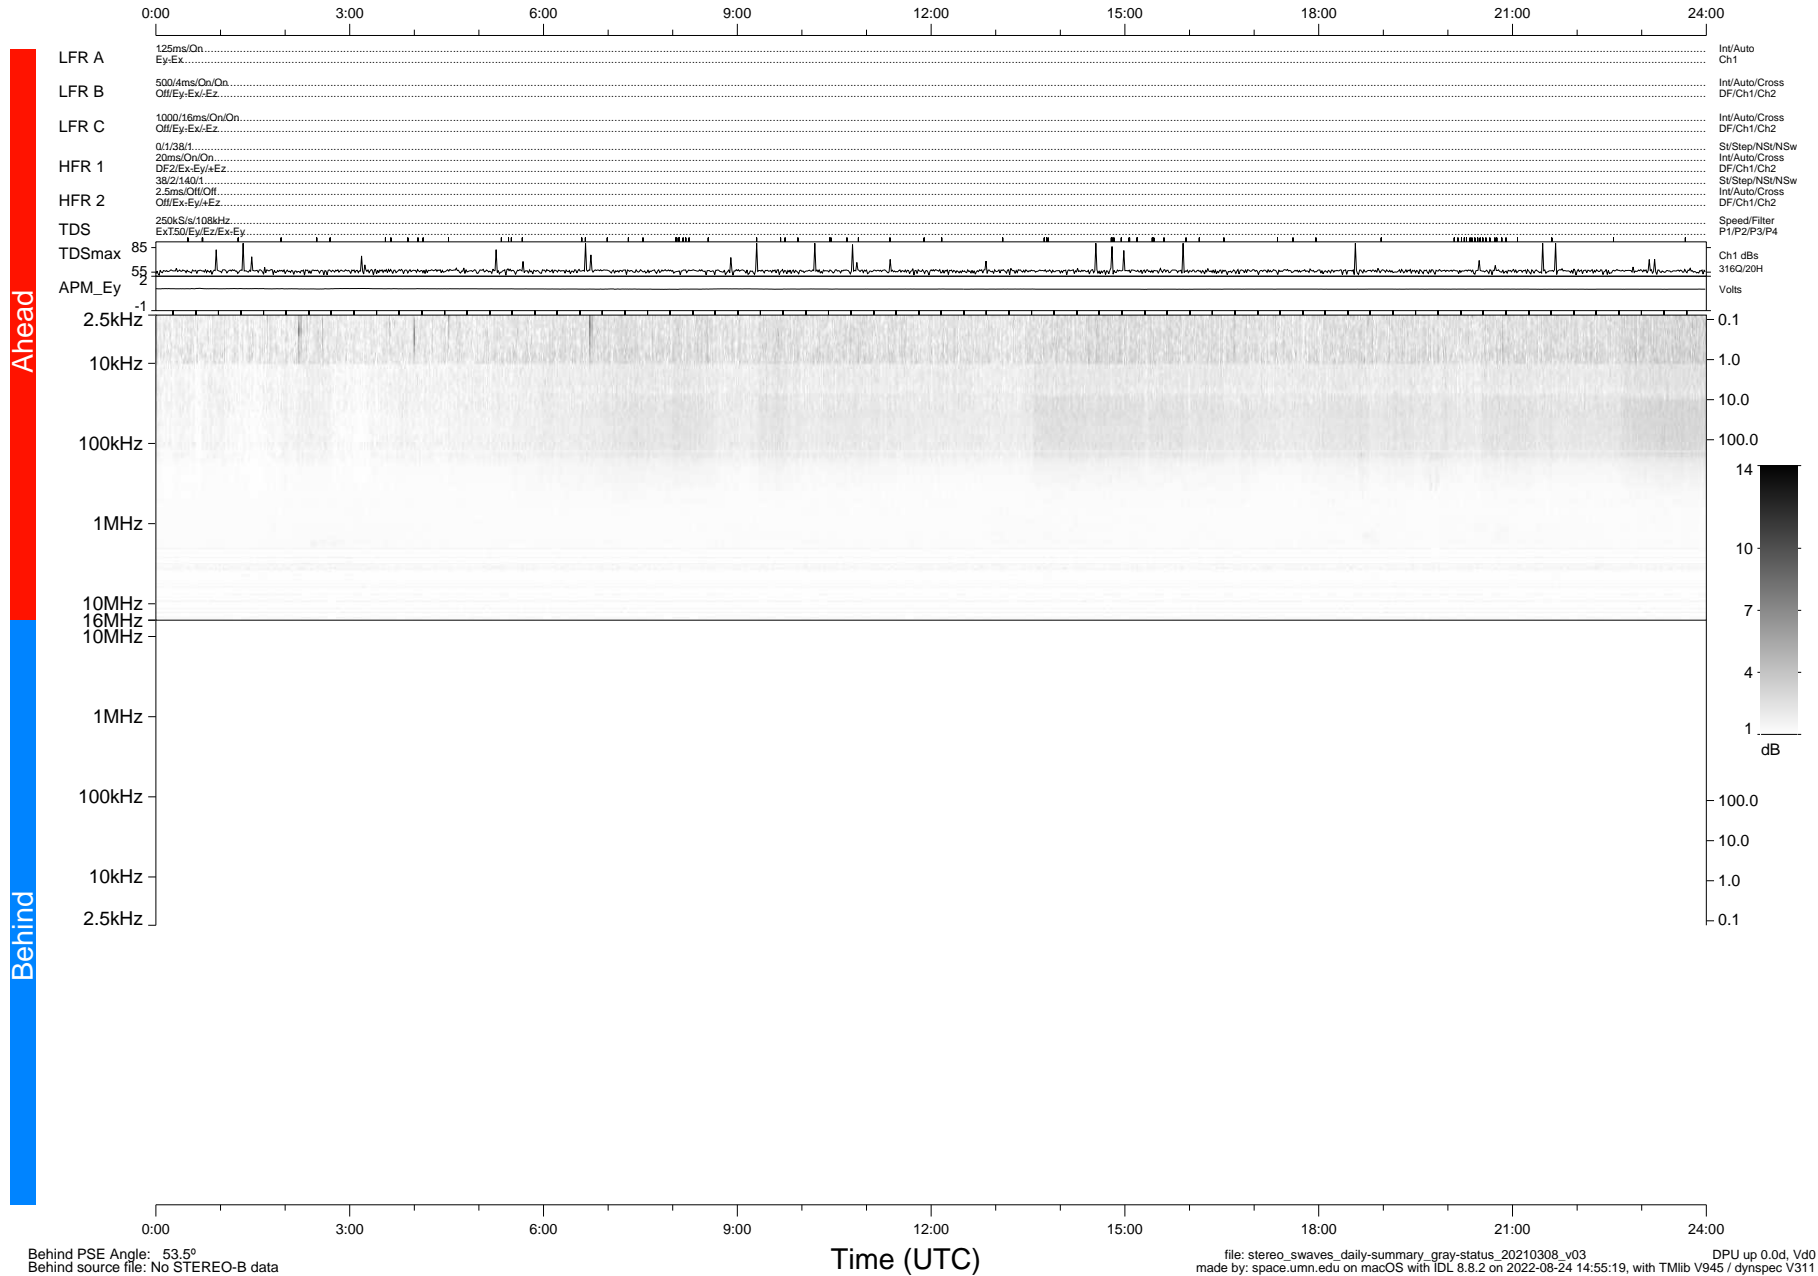

STEREO/WAVES Daily Summary - 08-Mar-2021 (DOY 067)

Ahead source file: swaves_ahead_2021_067_1_05.fin (Recovery: 100.0% HK, 100% Pkts)
 Ahead PSE Angle: -55.3°

DPU up 2070.9d, V412d32

Behind PSE Angle: 53.5°
 Behind source file: No STEREO-B data

file: stereo_swaves_daily-summary_gray-status_20210308_v03 DPU up 0.0d, Vd0
 made by: space.umn.edu on macOS with IDL 8.8.2 on 2022-08-24 14:55:19, with Tlib V945 / dynspec V311