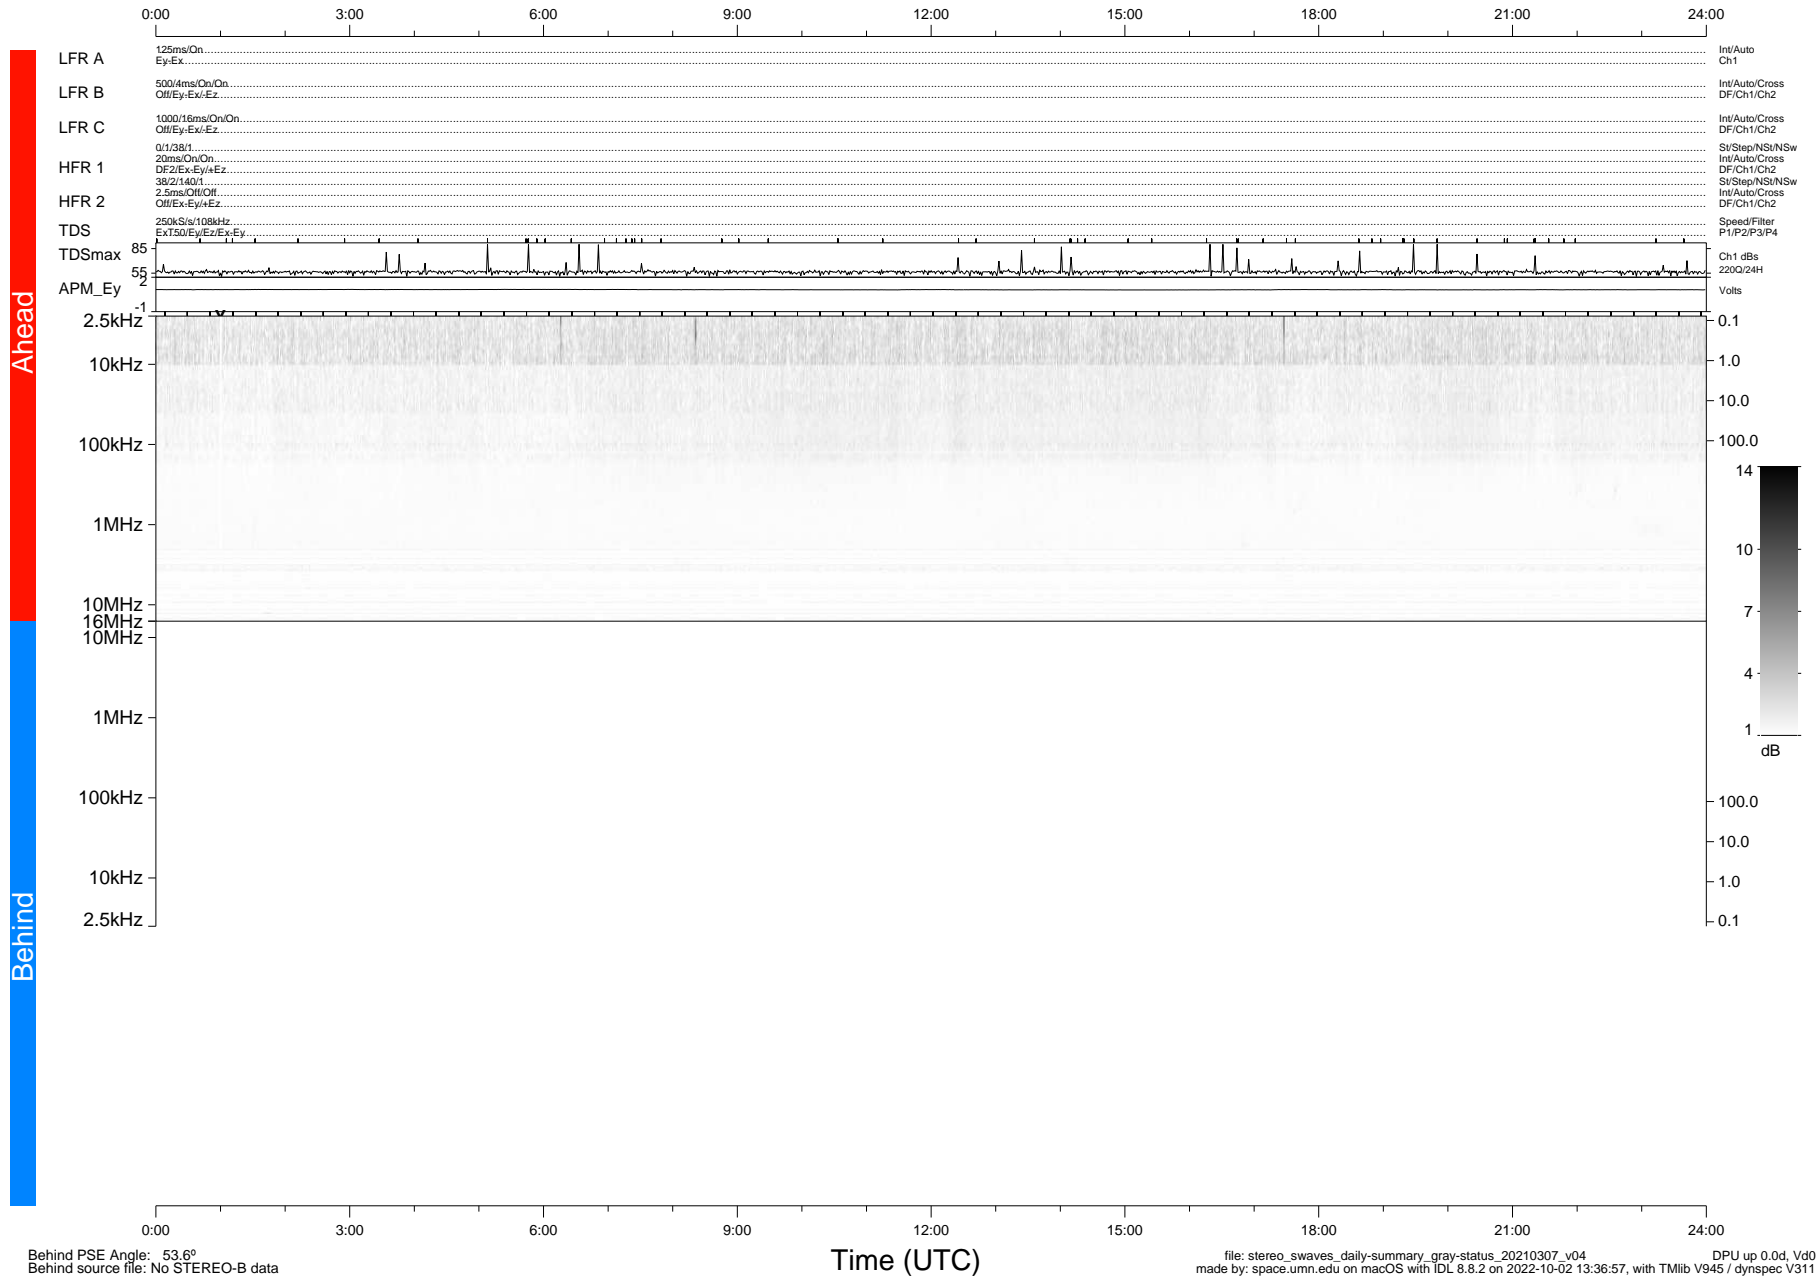

# STEREO/WAVES Daily Summary - 07-Mar-2021 (DOY 066)

Ahead source file: swaves\_ahead\_2021\_066\_1\_05.fin (Recovery: 100.0% HK, 87% Pkts)  
 Ahead PSE Angle: -55.3°

DPU up 2069.9d, V412d32

Behind PSE Angle: 53.6°  
 Behind source file: No STEREO-B data

file: stereo\_swaves\_daily-summary\_gray-status\_20210307\_v04  
 made by: space.umn.edu on macOS with IDL 8.8.2 on 2022-10-02 13:36:57, with TLib V945 / dynspec V311  
 DPU up 0.0d, Vd0