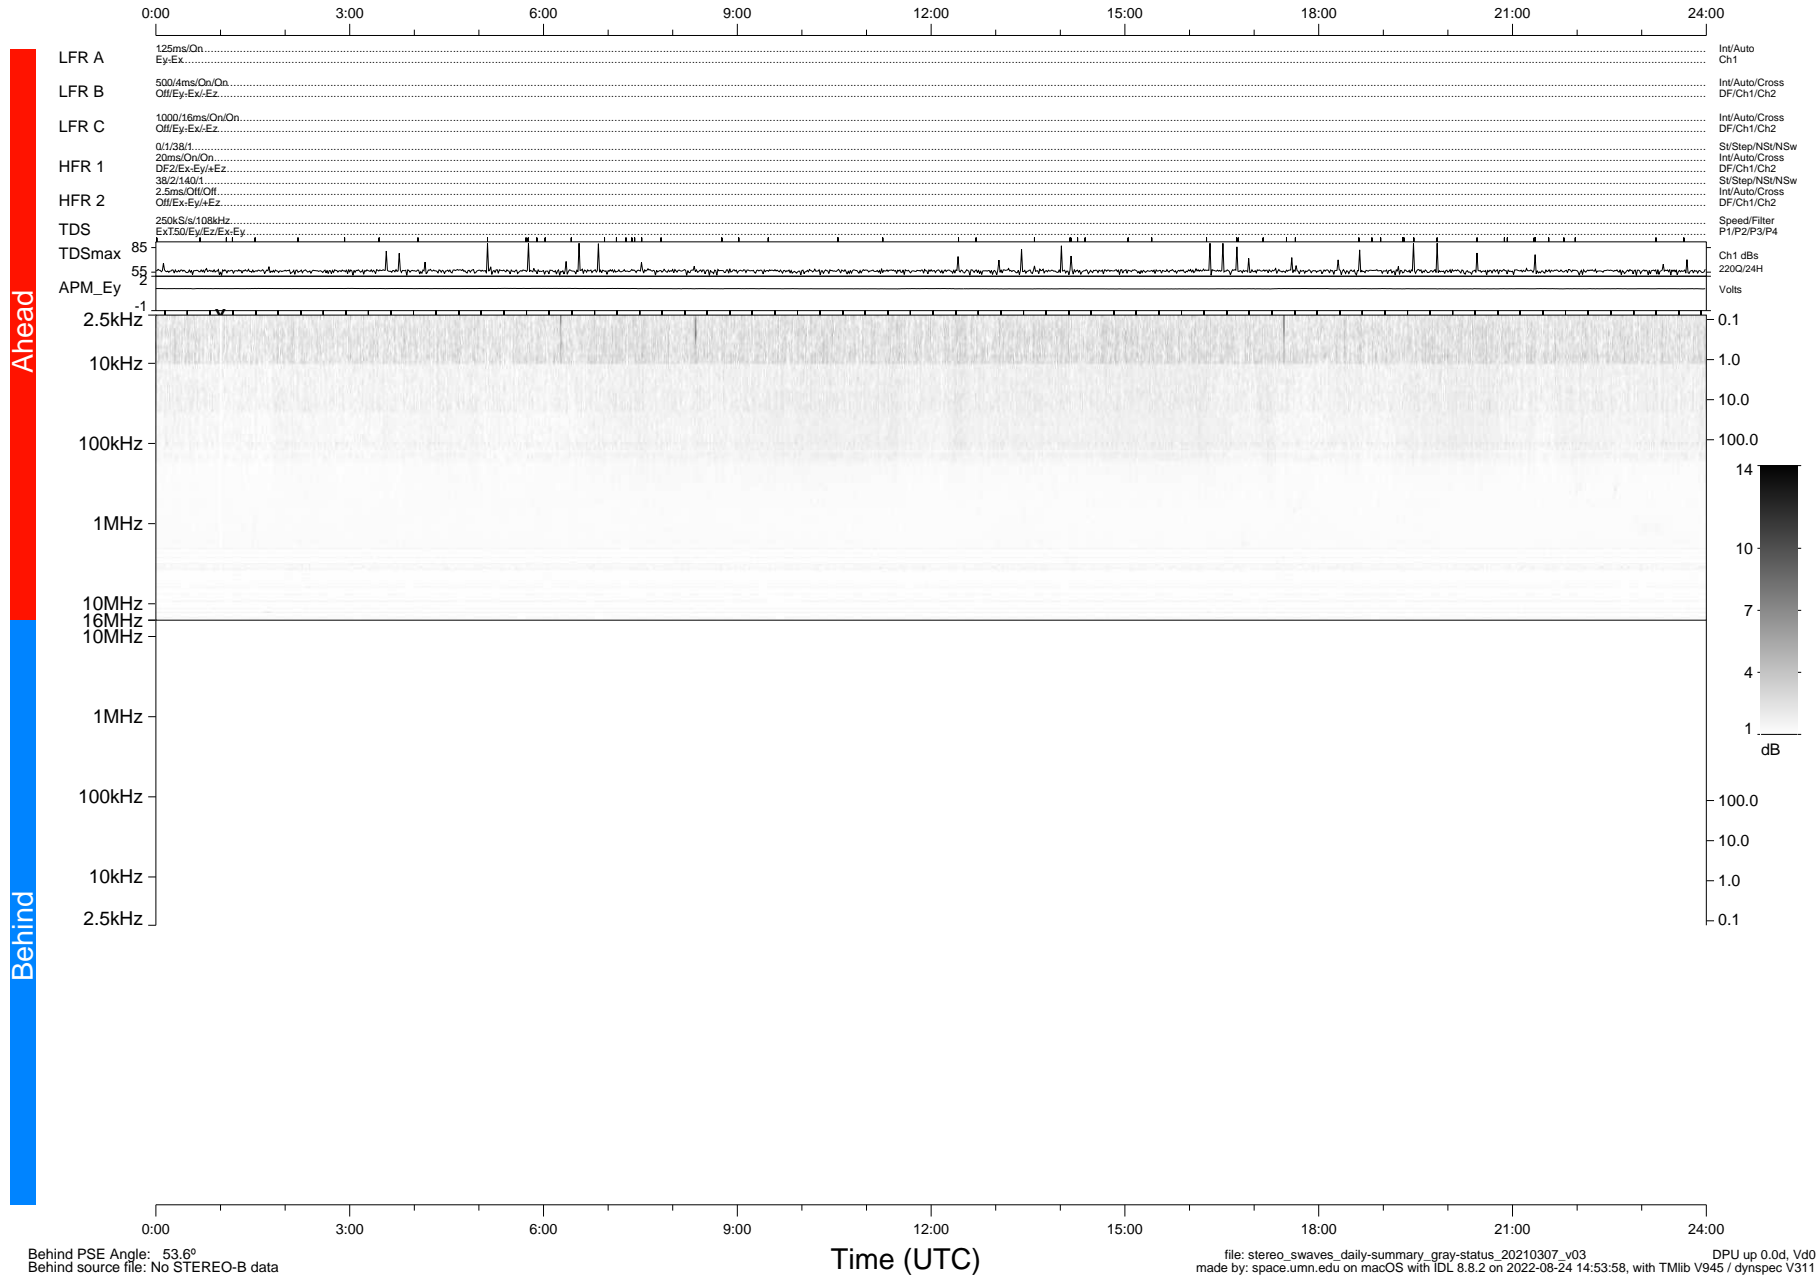

STEREO/WAVES Daily Summary - 07-Mar-2021 (DOY 066)

Ahead source file: swaves_ahead_2021_066_1_05.fin (Recovery: 100.0% HK, 87% Pkts)
 Ahead PSE Angle: -55.3°

DPU up 2069.9d, V412d32

Behind PSE Angle: 53.6°
 Behind source file: No STEREO-B data

file: stereo_swaves_daily-summary_gray-status_20210307_v03
 made by: space.umn.edu on macOS with IDL 8.8.2 on 2022-08-24 14:53:58, with TLib V945 / dynspec V311
 DPU up 0.0d, Vd0