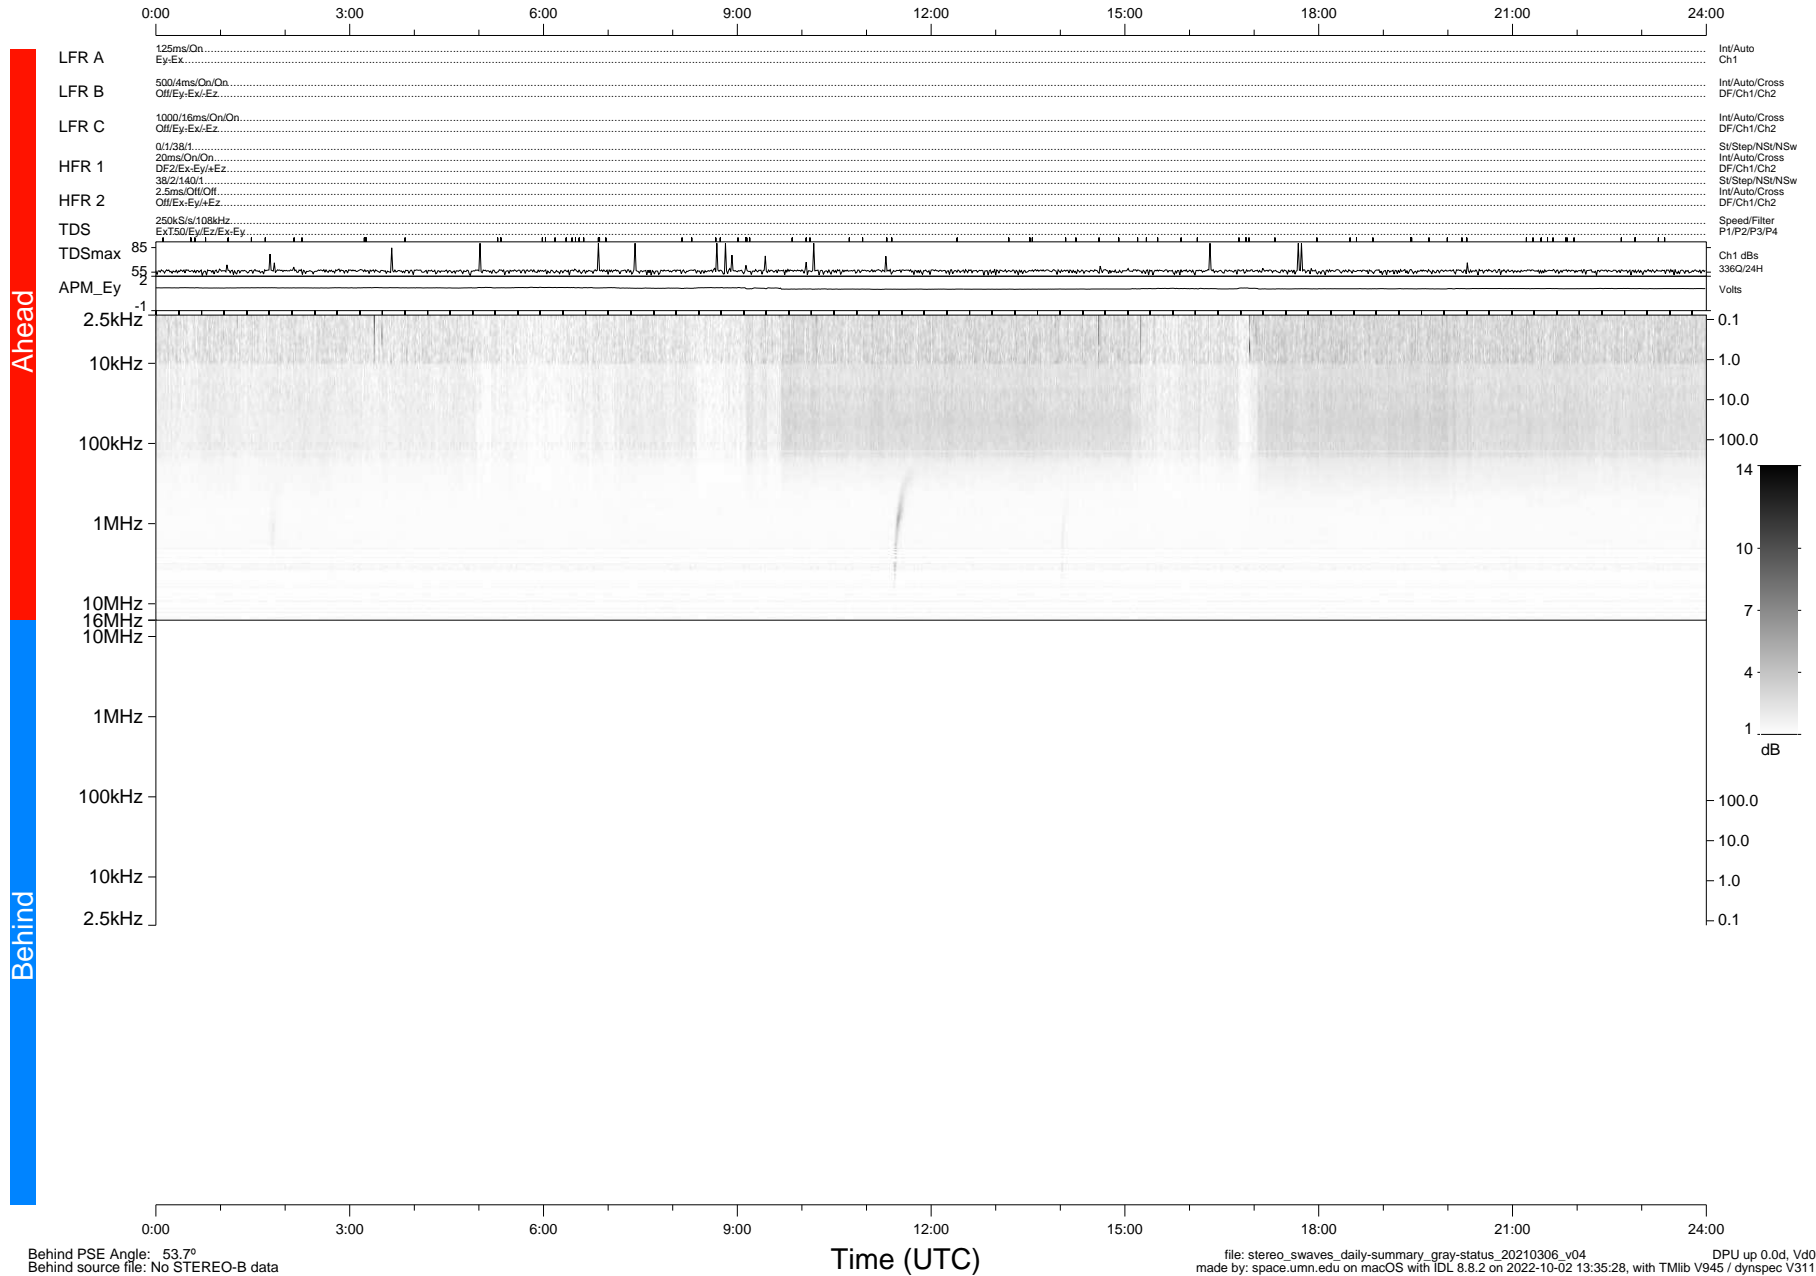

# STEREO/WAVES Daily Summary - 06-Mar-2021 (DOY 065)

Ahead source file: swaves\_ahead\_2021\_065\_1\_05.fin (Recovery: 100.0% HK, 104% Pkts)  
 Ahead PSE Angle: -55.4°

DPU up 2068.9d, V412d32

Behind PSE Angle: 53.7°  
 Behind source file: No STEREO-B data

file: stereo\_swaves\_daily-summary\_gray-status\_20210306\_v04  
 made by: space.umn.edu on macOS with IDL 8.8.2 on 2022-10-02 13:35:28, with Tlib V945 / dynspec V311  
 DPU up 0.0d, Vd0