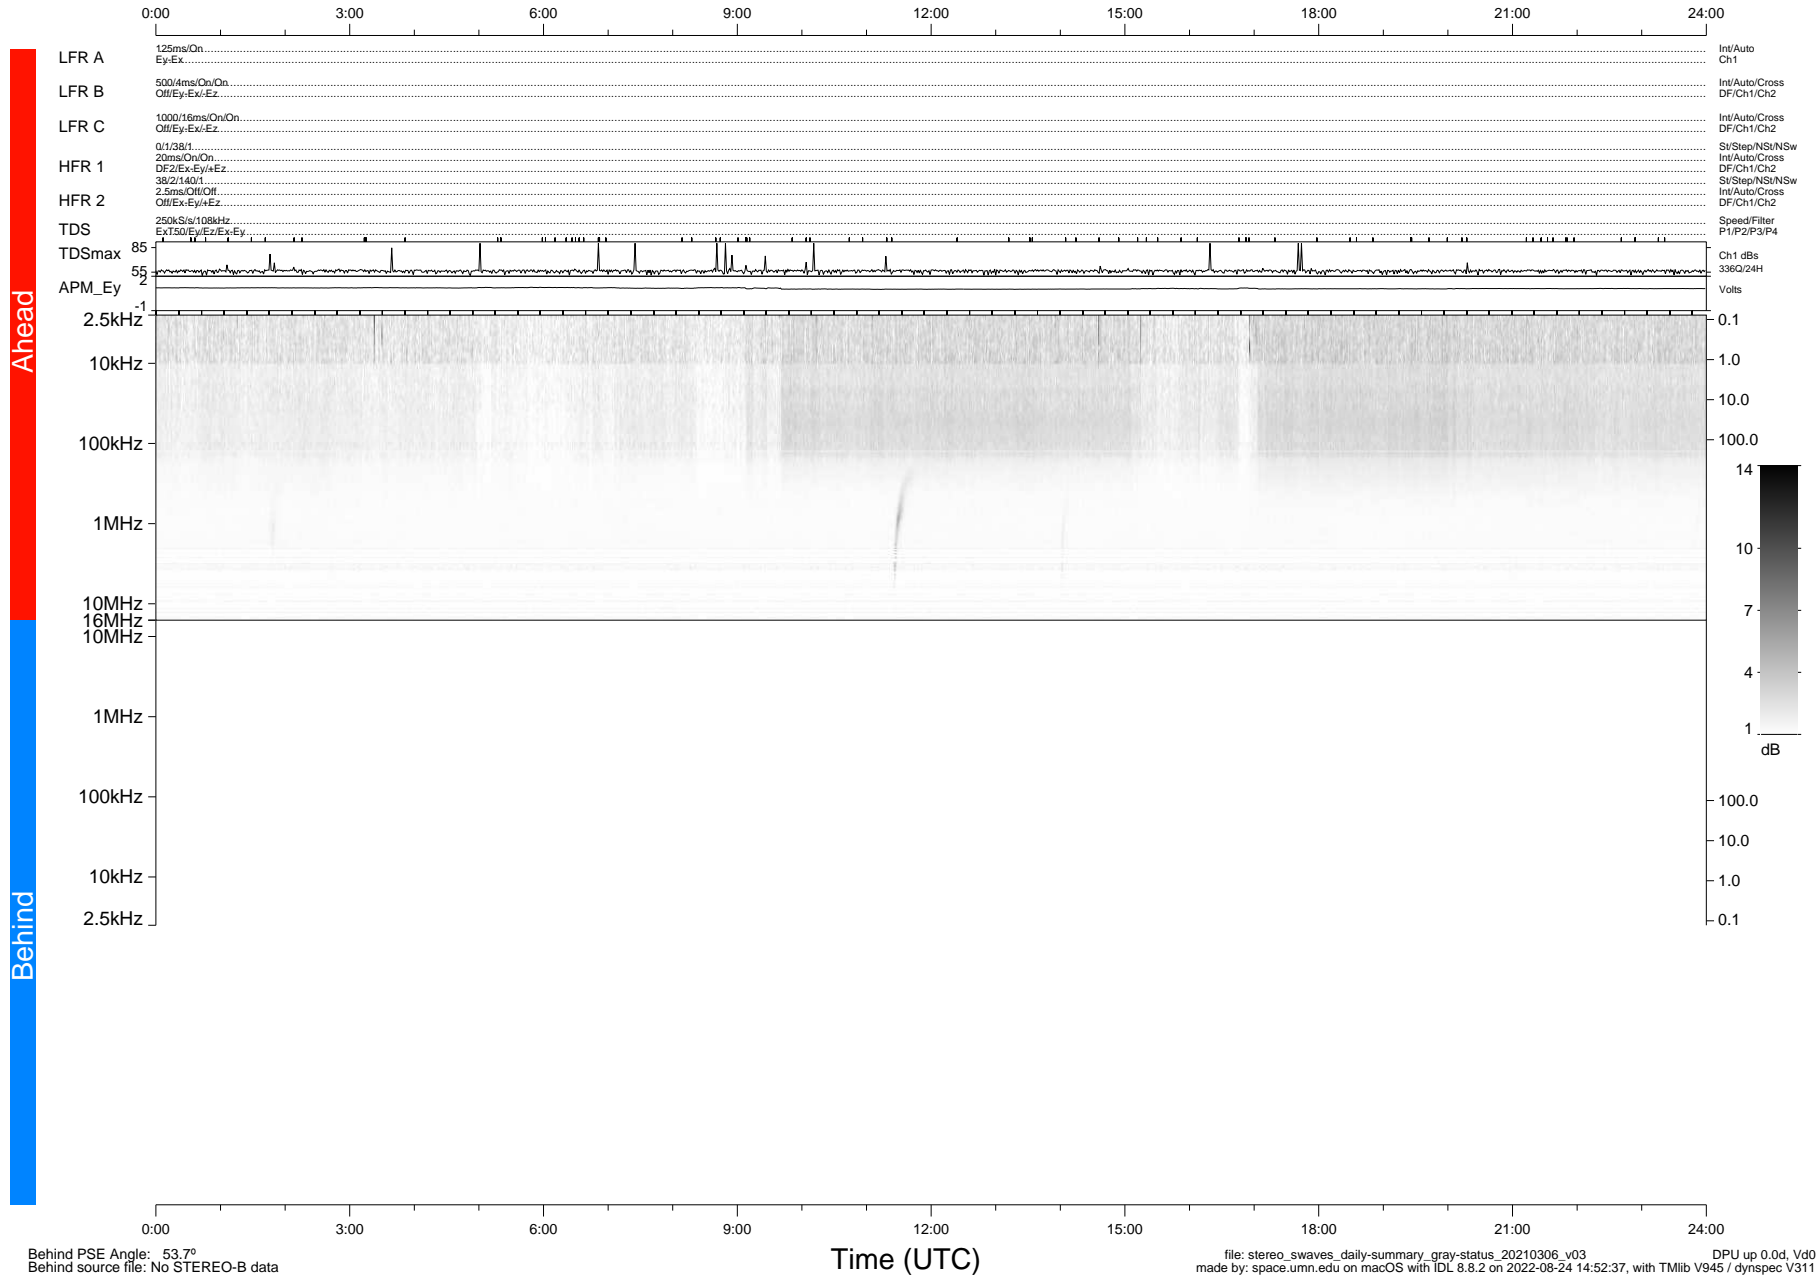

STEREO/WAVES Daily Summary - 06-Mar-2021 (DOY 065)

Ahead source file: swaves_ahead_2021_065_1_05.fin (Recovery: 100.0% HK, 104% Pkts)
 Ahead PSE Angle: -55.4°

DPU up 2068.9d, V412d32

Behind PSE Angle: 53.7°
 Behind source file: No STEREO-B data

file: stereo_swaves_daily-summary_gray-status_20210306_v03
 made by: space.umn.edu on macOS with IDL 8.8.2 on 2022-08-24 14:52:37, with TLib V945 / dynspec V311
 DPU up 0.0d, Vd0