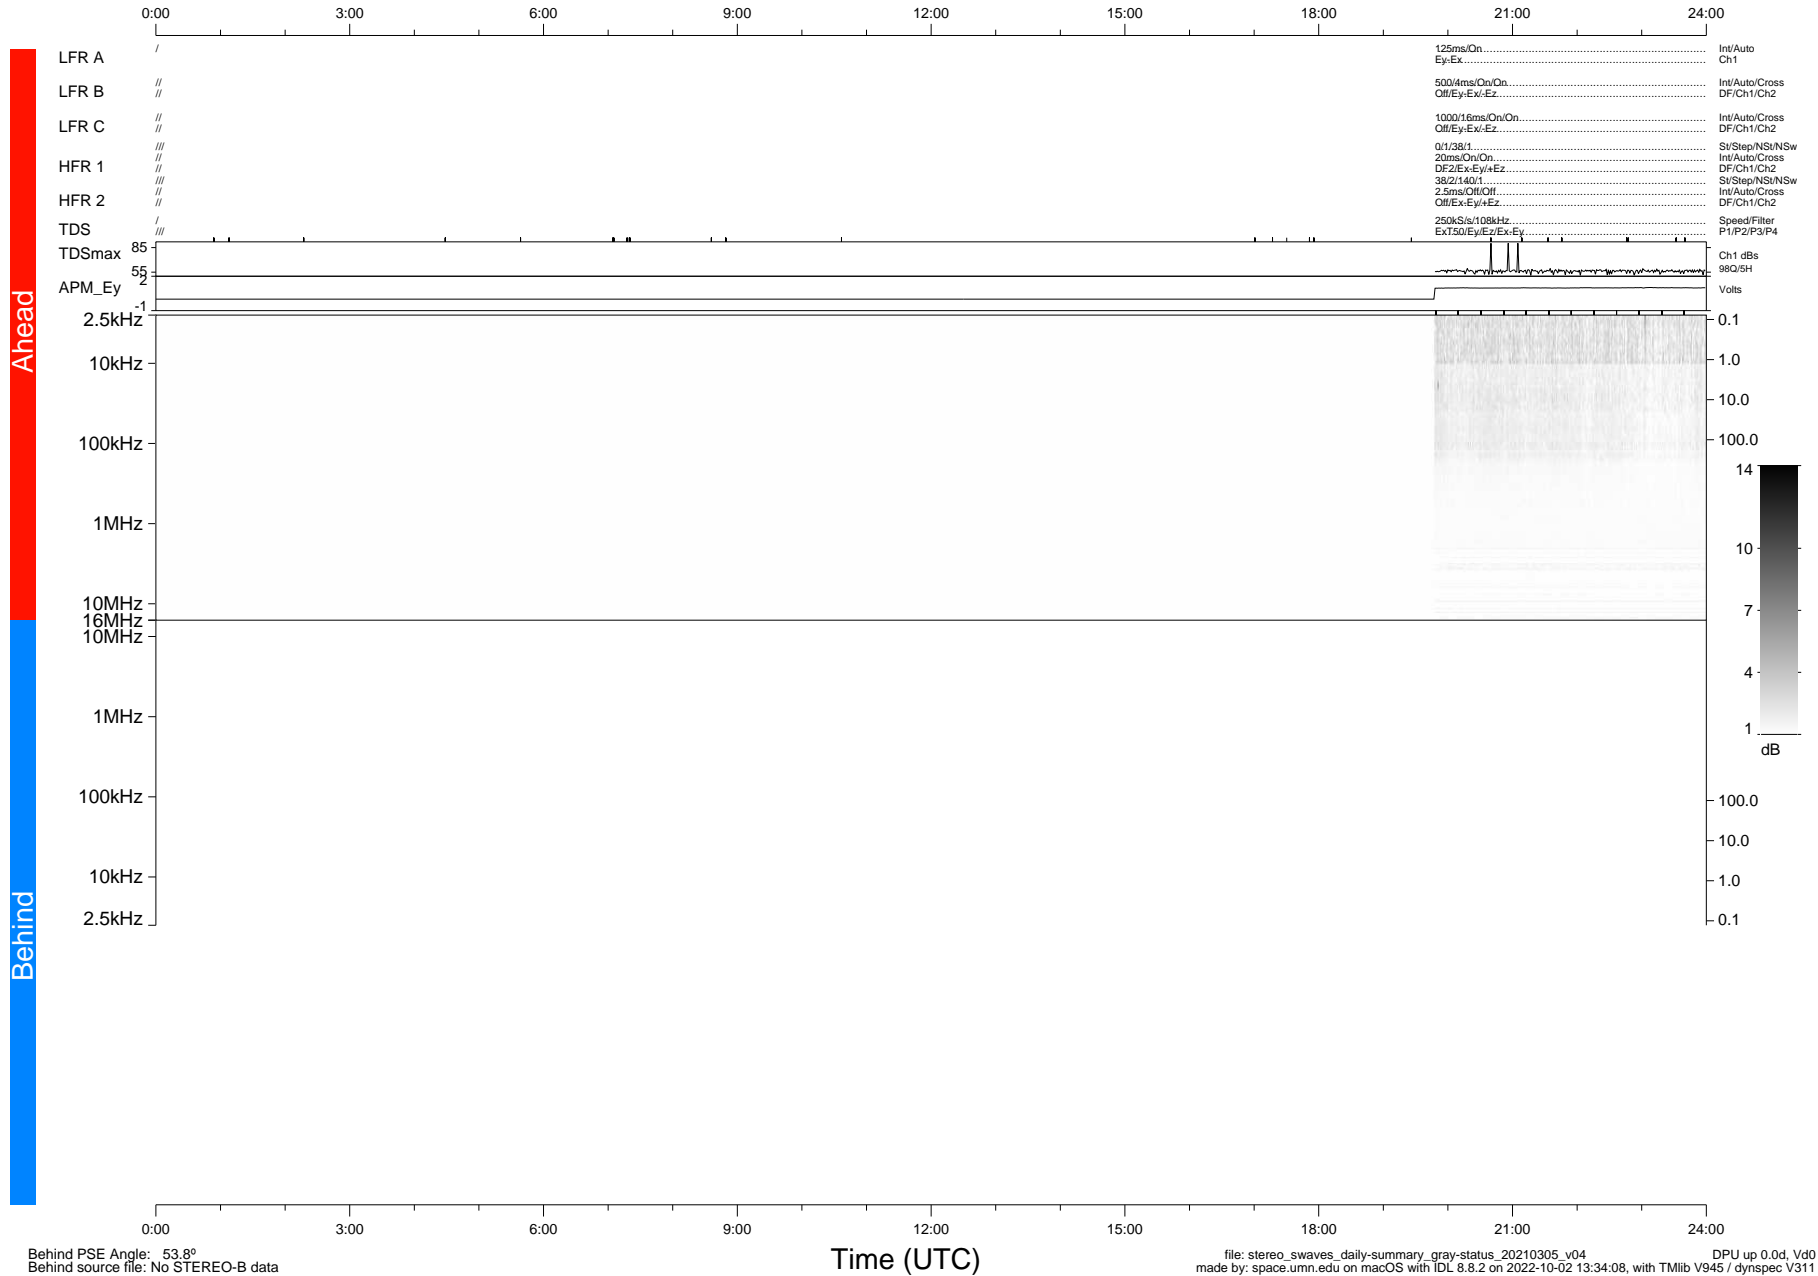

STEREO/WAVES Daily Summary - 05-Mar-2021 (DOY 064)

Ahead source file: swaves_ahead_2021_064_1_05.fin (Recovery: 17.5% HK, 24% Pkts)
 Ahead PSE Angle: -55.4°

DPU up 2067.9d, V412d32

Behind PSE Angle: 53.8°
 Behind source file: No STEREO-B data

Time (UTC)

file: stereo_swaves_daily-summary_gray-status_20210305_v04
 made by: space.umn.edu on macOS with IDL 8.8.2 on 2022-10-02 13:34:08, with TLib V945 / dynspec V311
 DPU up 0.0d, Vd0