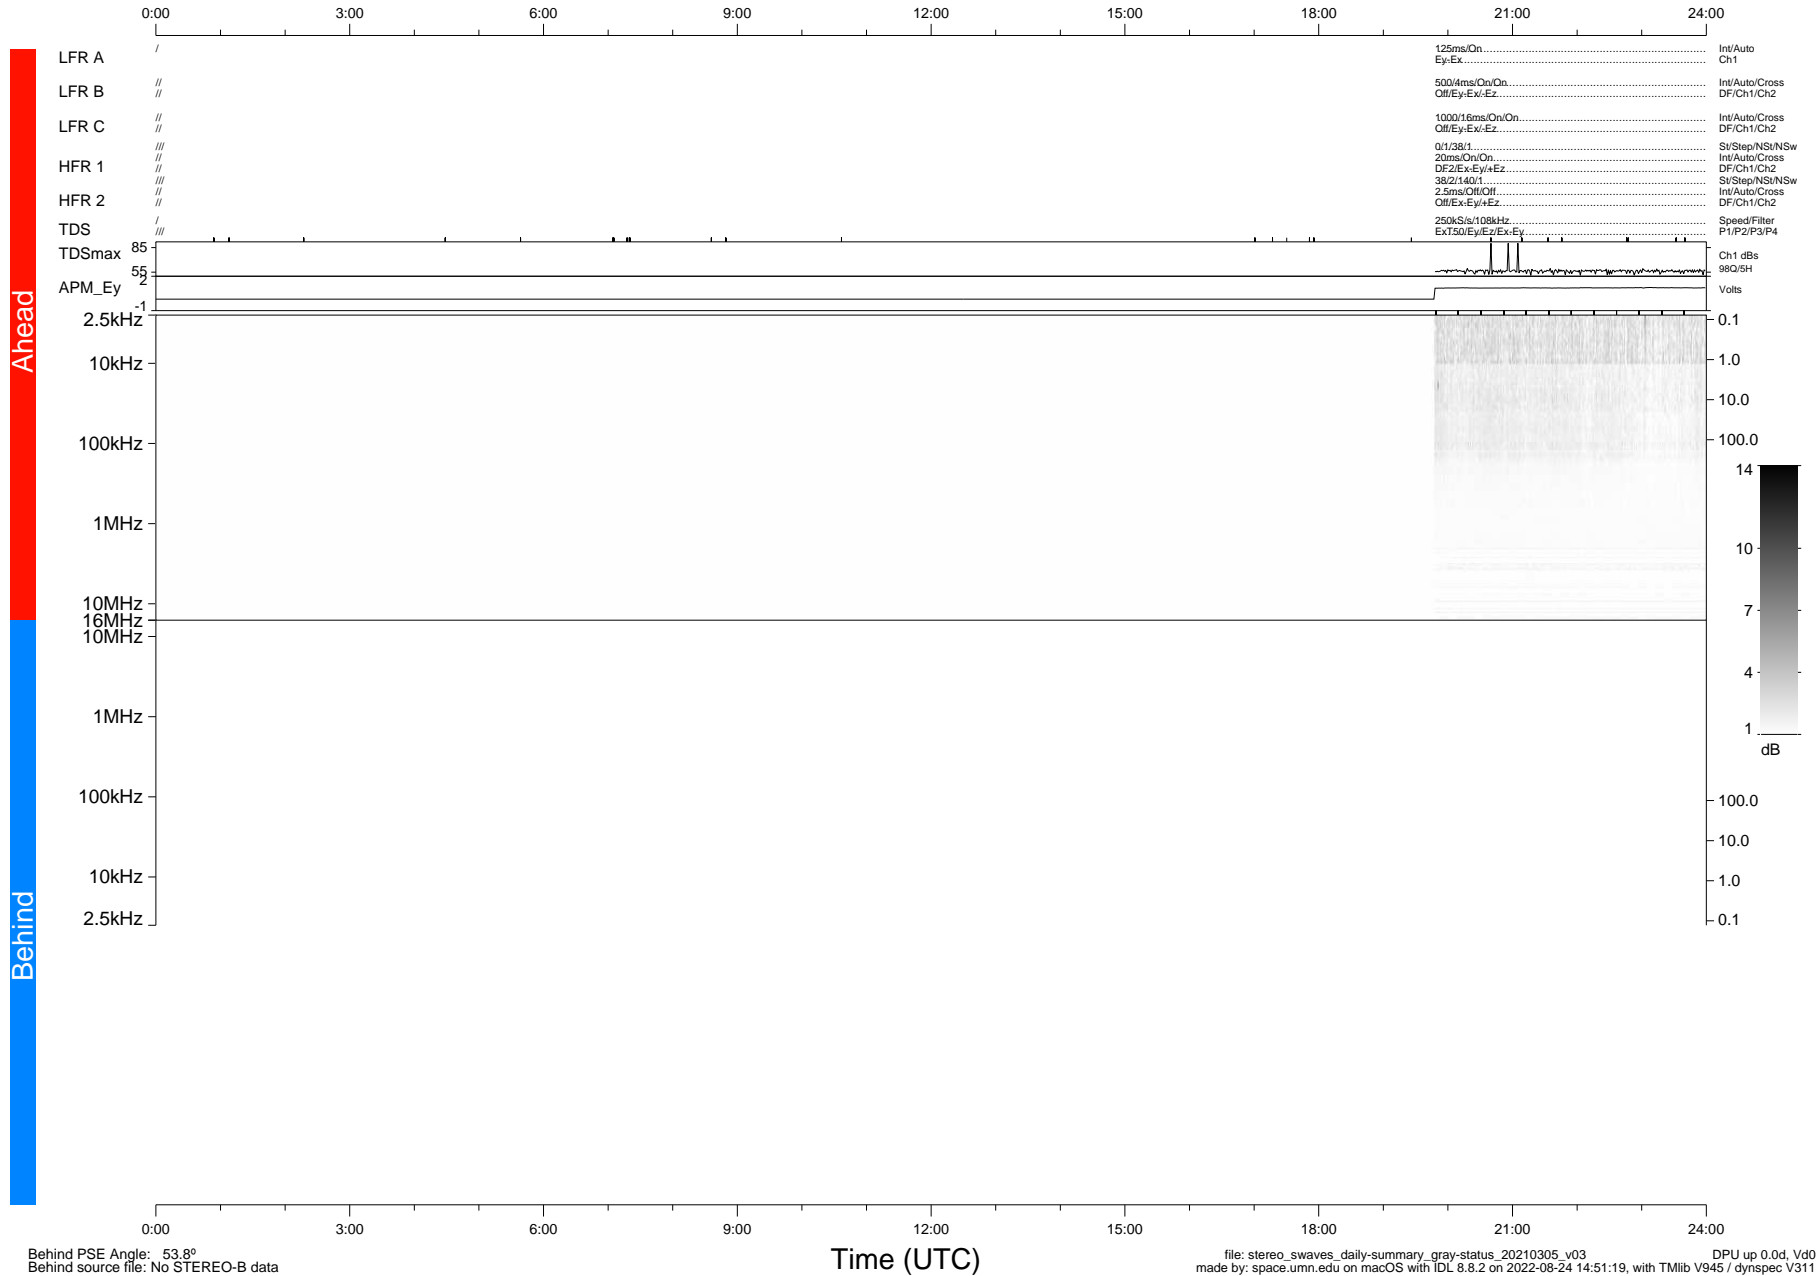

# STEREO/WAVES Daily Summary - 05-Mar-2021 (DOY 064)

Ahead source file: swaves\_ahead\_2021\_064\_1\_05.fin (Recovery: 17.5% HK, 24% Pkts)  
 Ahead PSE Angle: -55.4°

DPU up 2067.9d, V412d32

Behind PSE Angle: 53.8°  
 Behind source file: No STEREO-B data

Time (UTC)

file: stereo\_swaves\_daily-summary\_gray-status\_20210305\_v03  
 made by: space.umn.edu on macOS with TDL 8.8.2 on 2022-08-24 14:51:19, with Tlib V945 / dynspec V311  
 DPU up 0.0d, Vd0