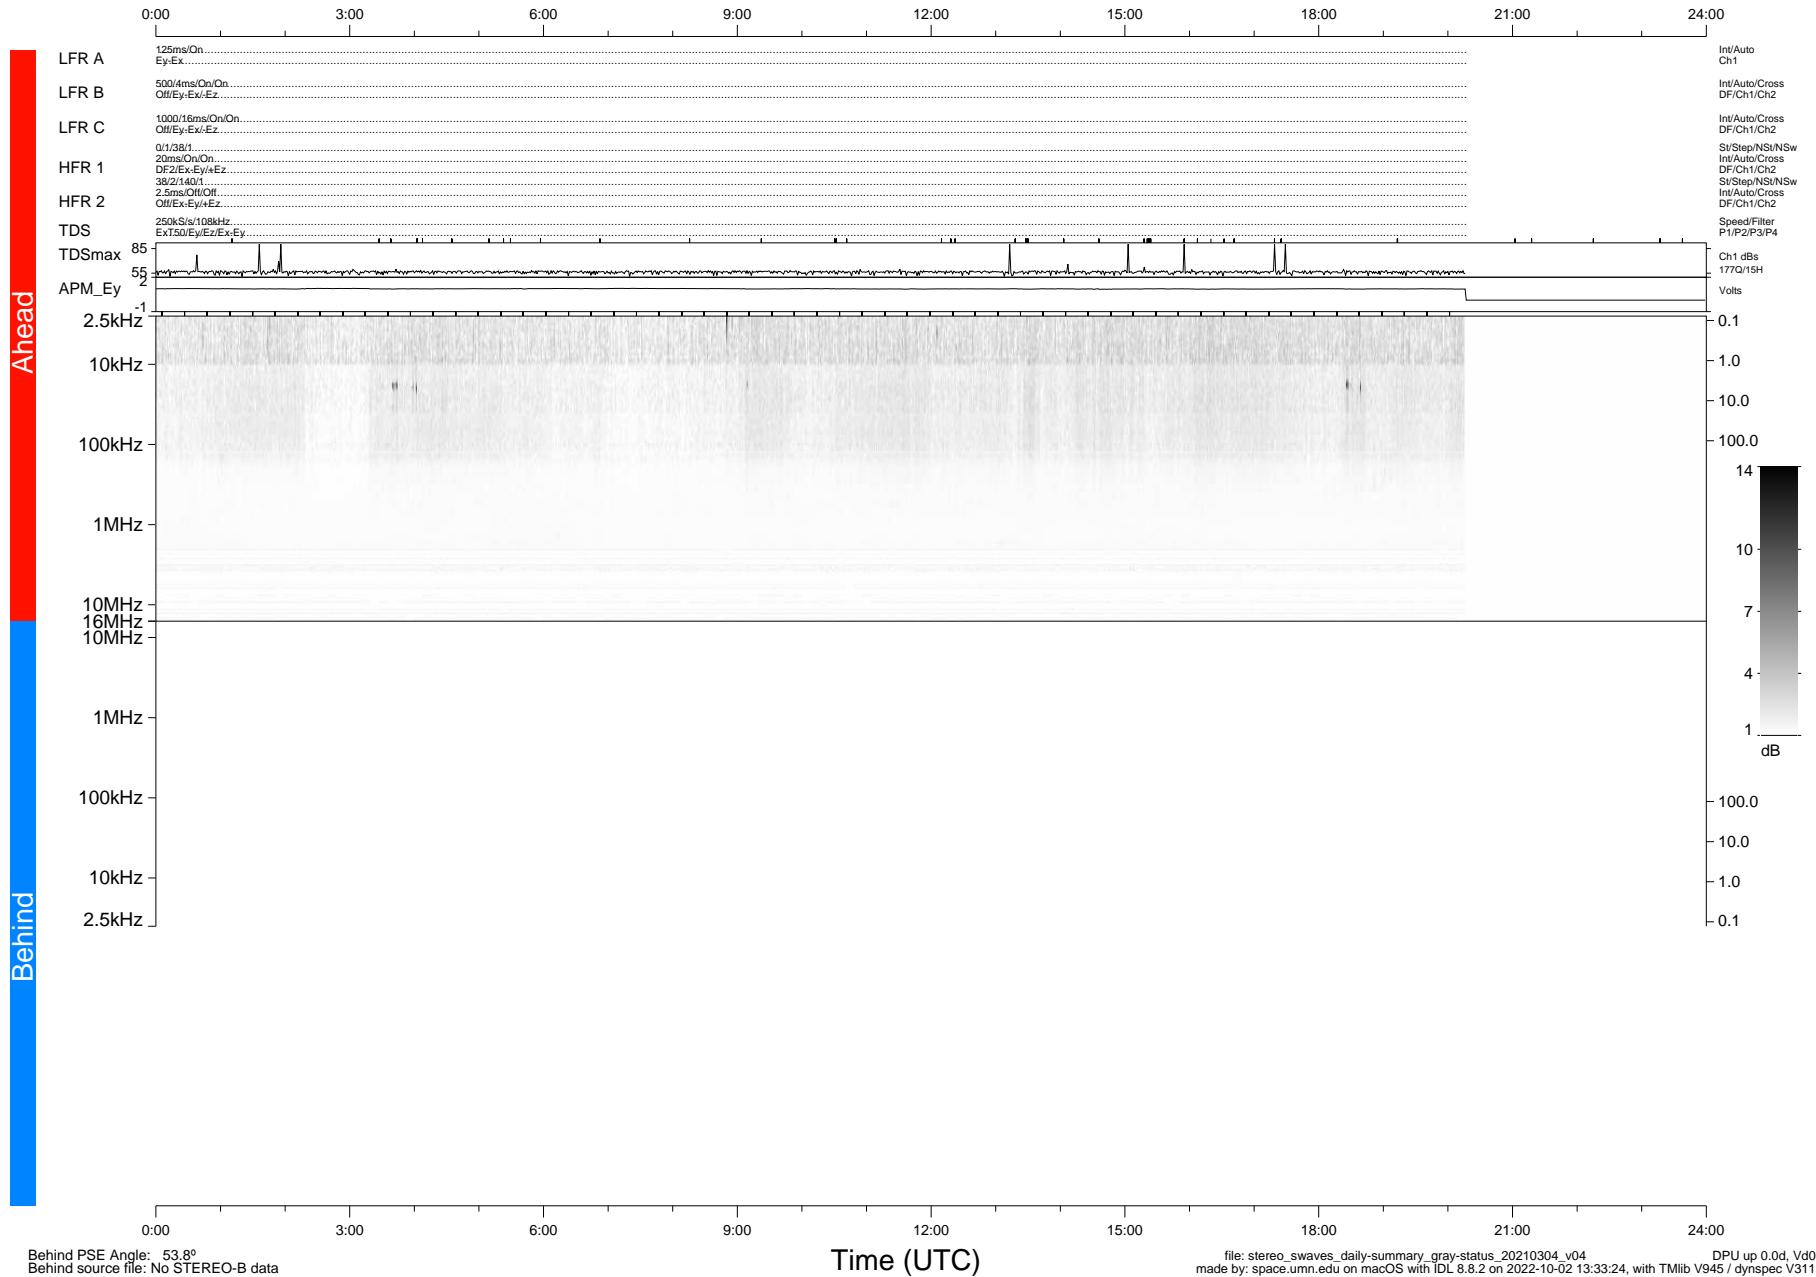

STEREO/WAVES Daily Summary - 04-Mar-2021 (DOY 063)

Ahead source file: swaves_ahead_2021_063_1_05.fin (Recovery: 84.5% HK, 72% Pkts)
 Ahead PSE Angle: -55.4°

DPU up 2066.8d, V412d32

Behind PSE Angle: 53.8°
 Behind source file: No STEREO-B data

Time (UTC)

file: stereo_swaves_daily-summary_gray-status_20210304_v04
 made by: space.umn.edu on macOS with IDL 8.8.2 on 2022-10-02 13:33:24, with TLib V945 / dynspec V311
 DPU up 0.0d, Vd0