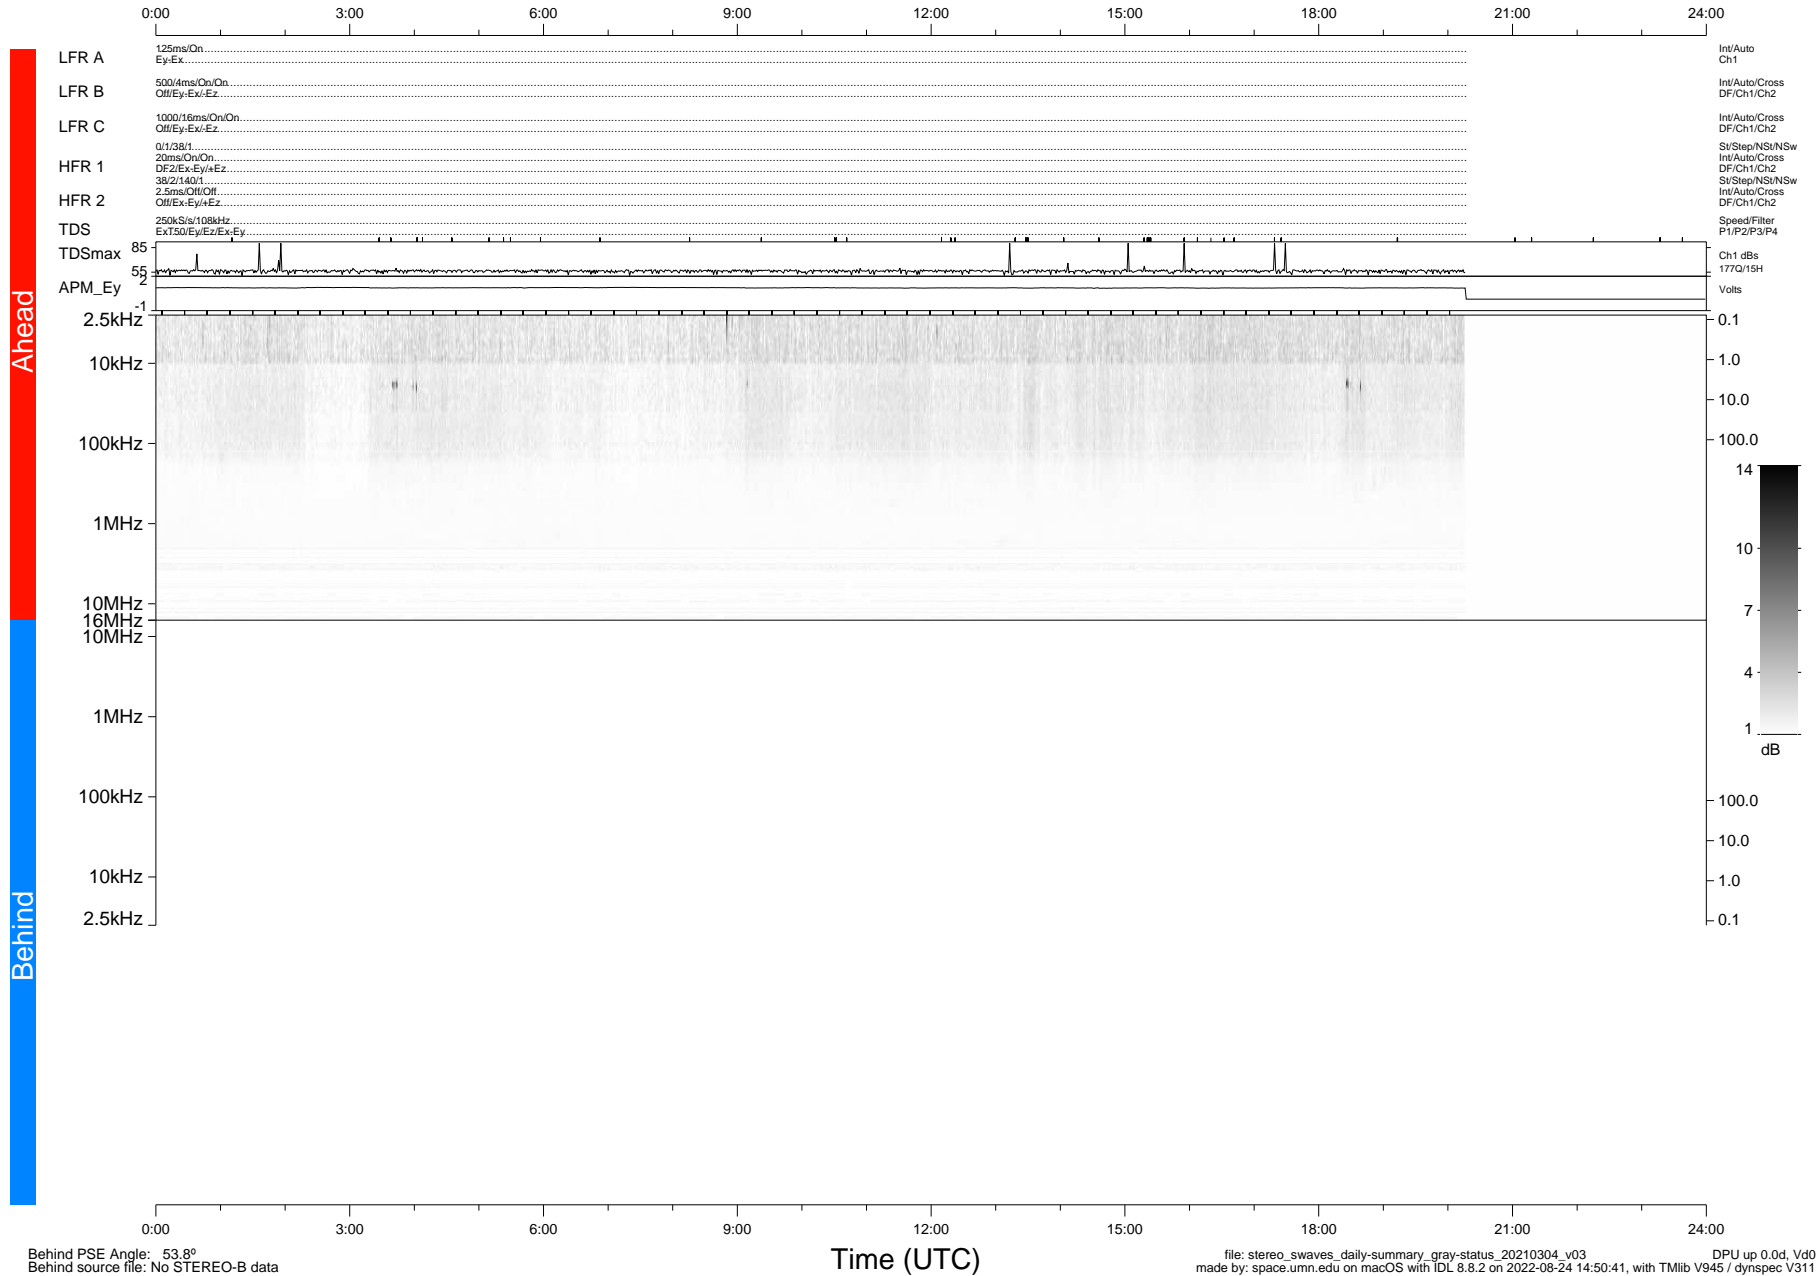

STEREO/WAVES Daily Summary - 04-Mar-2021 (DOY 063)

Ahead source file: swaves_ahead_2021_063_1_05.fin (Recovery: 84.5% HK, 72% Pkts)
 Ahead PSE Angle: -55.4°

DPU up 2066.8d, V412d32

Behind PSE Angle: 53.8°
 Behind source file: No STEREO-B data

file: stereo_swaves_daily-summary_gray-status_20210304_v03
 made by: space.umn.edu on macOS with IDL 8.8.2 on 2022-08-24 14:50:41, with TLib V945 / dynspec V311
 DPU up 0.0d, Vd0