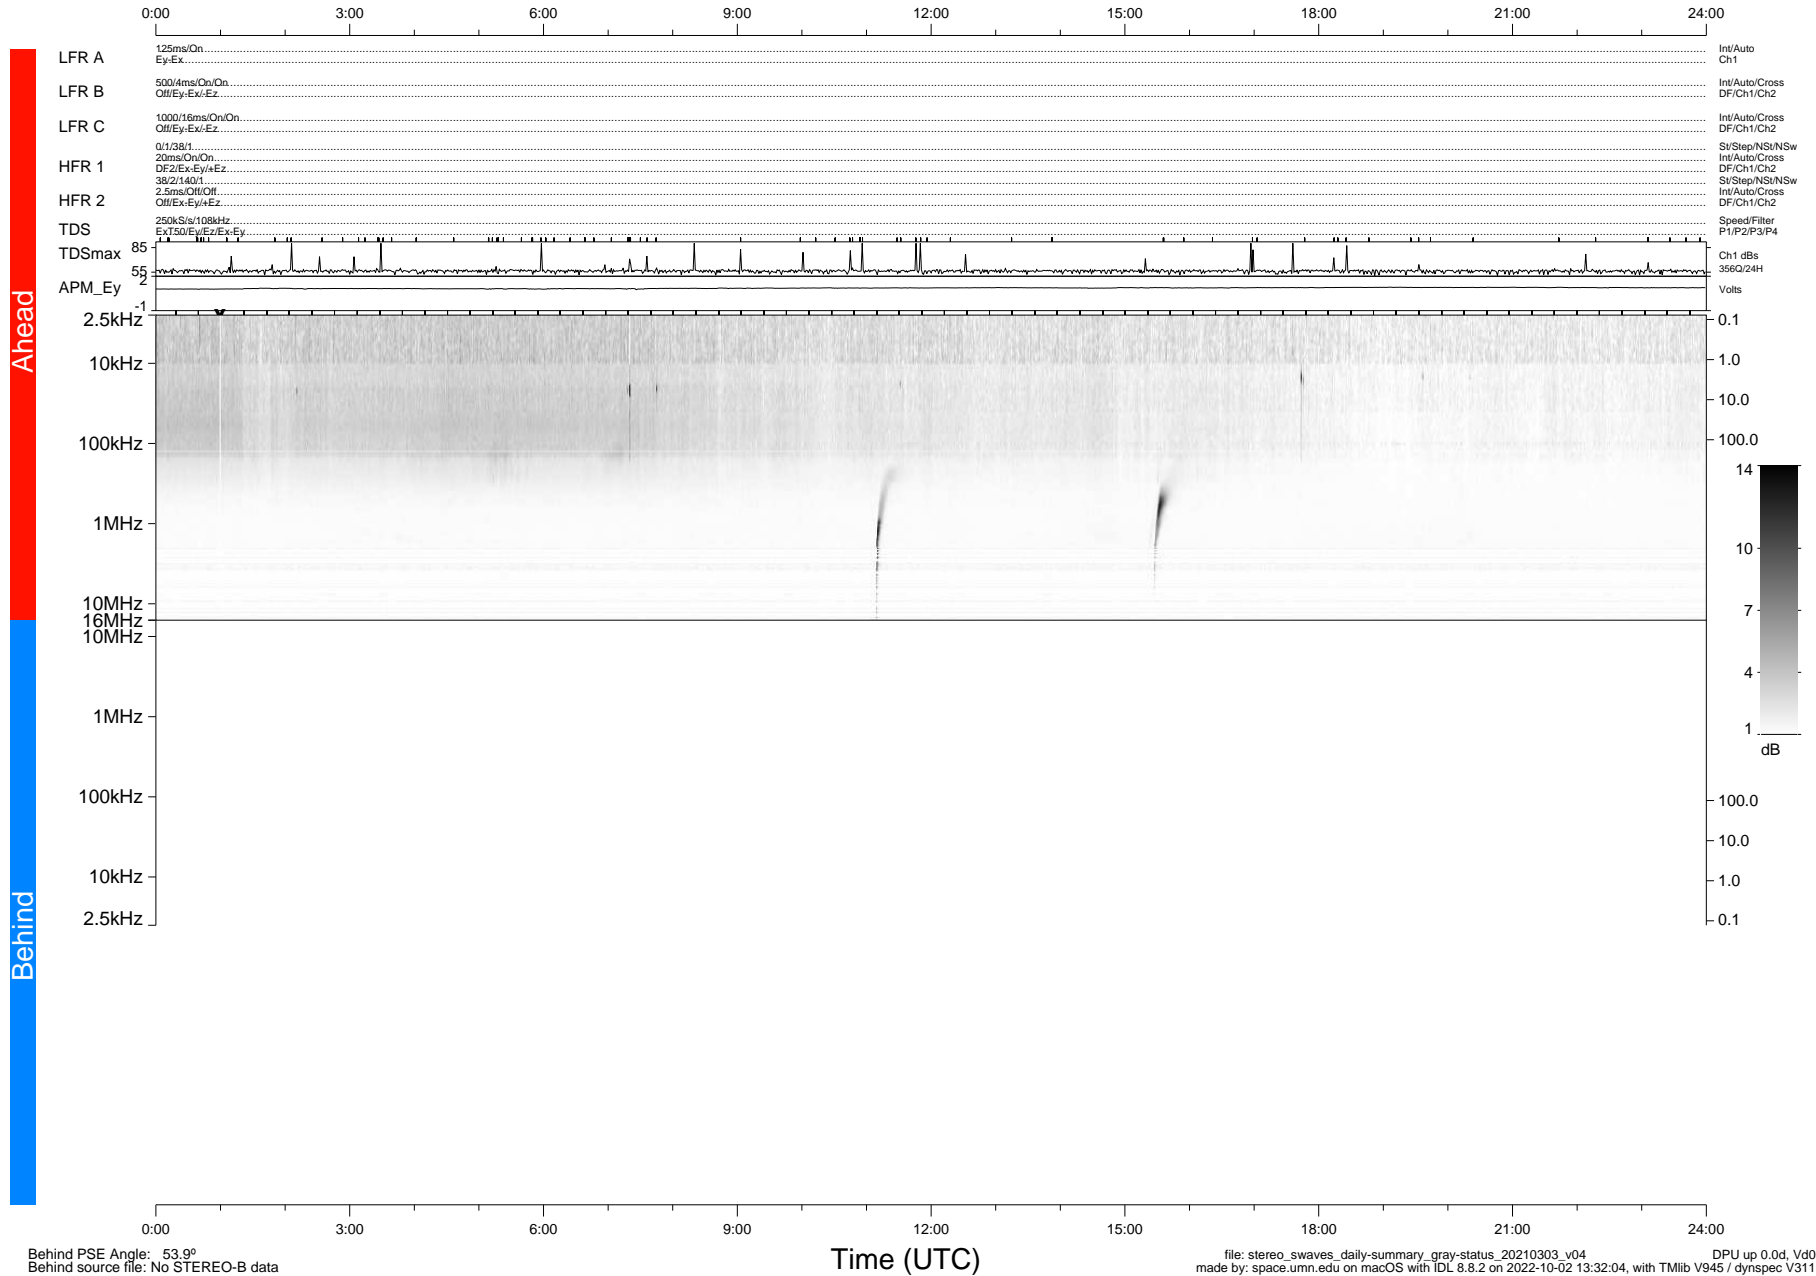

STEREO/WAVES Daily Summary - 03-Mar-2021 (DOY 062)

Ahead source file: swaves_ahead_2021_062_1_05.fin (Recovery: 100.0% HK, 107% Pkts)
 Ahead PSE Angle: -55.5°

DPU up 2065.9d, V412d32

Behind PSE Angle: 53.9°
 Behind source file: No STEREO-B data

Time (UTC)

file: stereo_swaves_daily-summary_gray-status_20210303_v04 DPU up 0.0d, Vd0
 made by: space.umn.edu on macOS with IDL 8.8.2 on 2022-10-02 13:32:04, with TLib V945 / dynspec V311