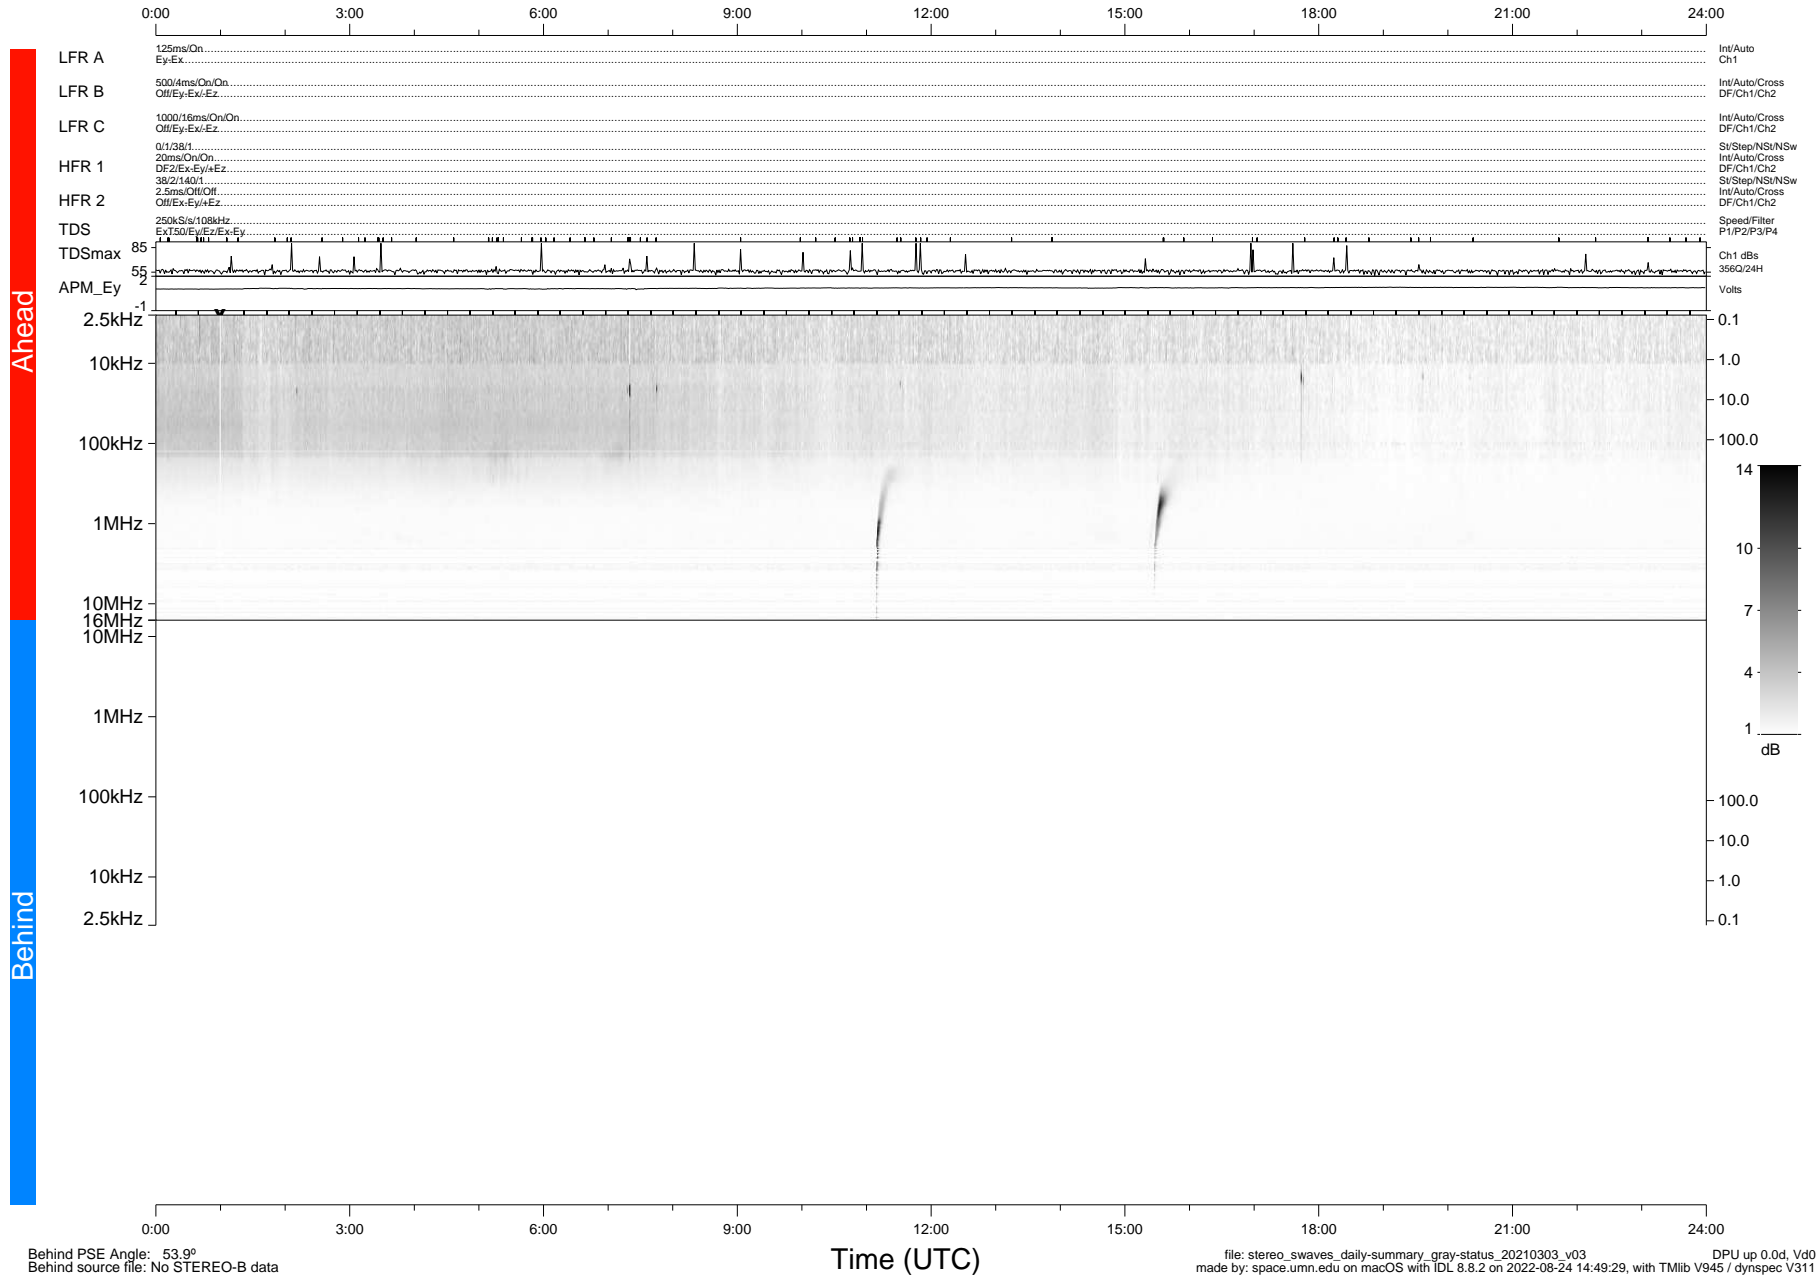

# STEREO/WAVES Daily Summary - 03-Mar-2021 (DOY 062)

Ahead source file: swaves\_ahead\_2021\_062\_1\_05.fin (Recovery: 100.0% HK, 107% Pkts)  
 Ahead PSE Angle: -55.5°

DPU up 2065.9d, V412d32

Behind PSE Angle: 53.9°  
 Behind source file: No STEREO-B data

file: stereo\_swaves\_daily-summary\_gray-status\_20210303\_v03  
 made by: space.umn.edu on macOS with IDL 8.8.2 on 2022-08-24 14:49:29, with TLib V945 / dynspec V311  
 DPU up 0.0d, Vd0