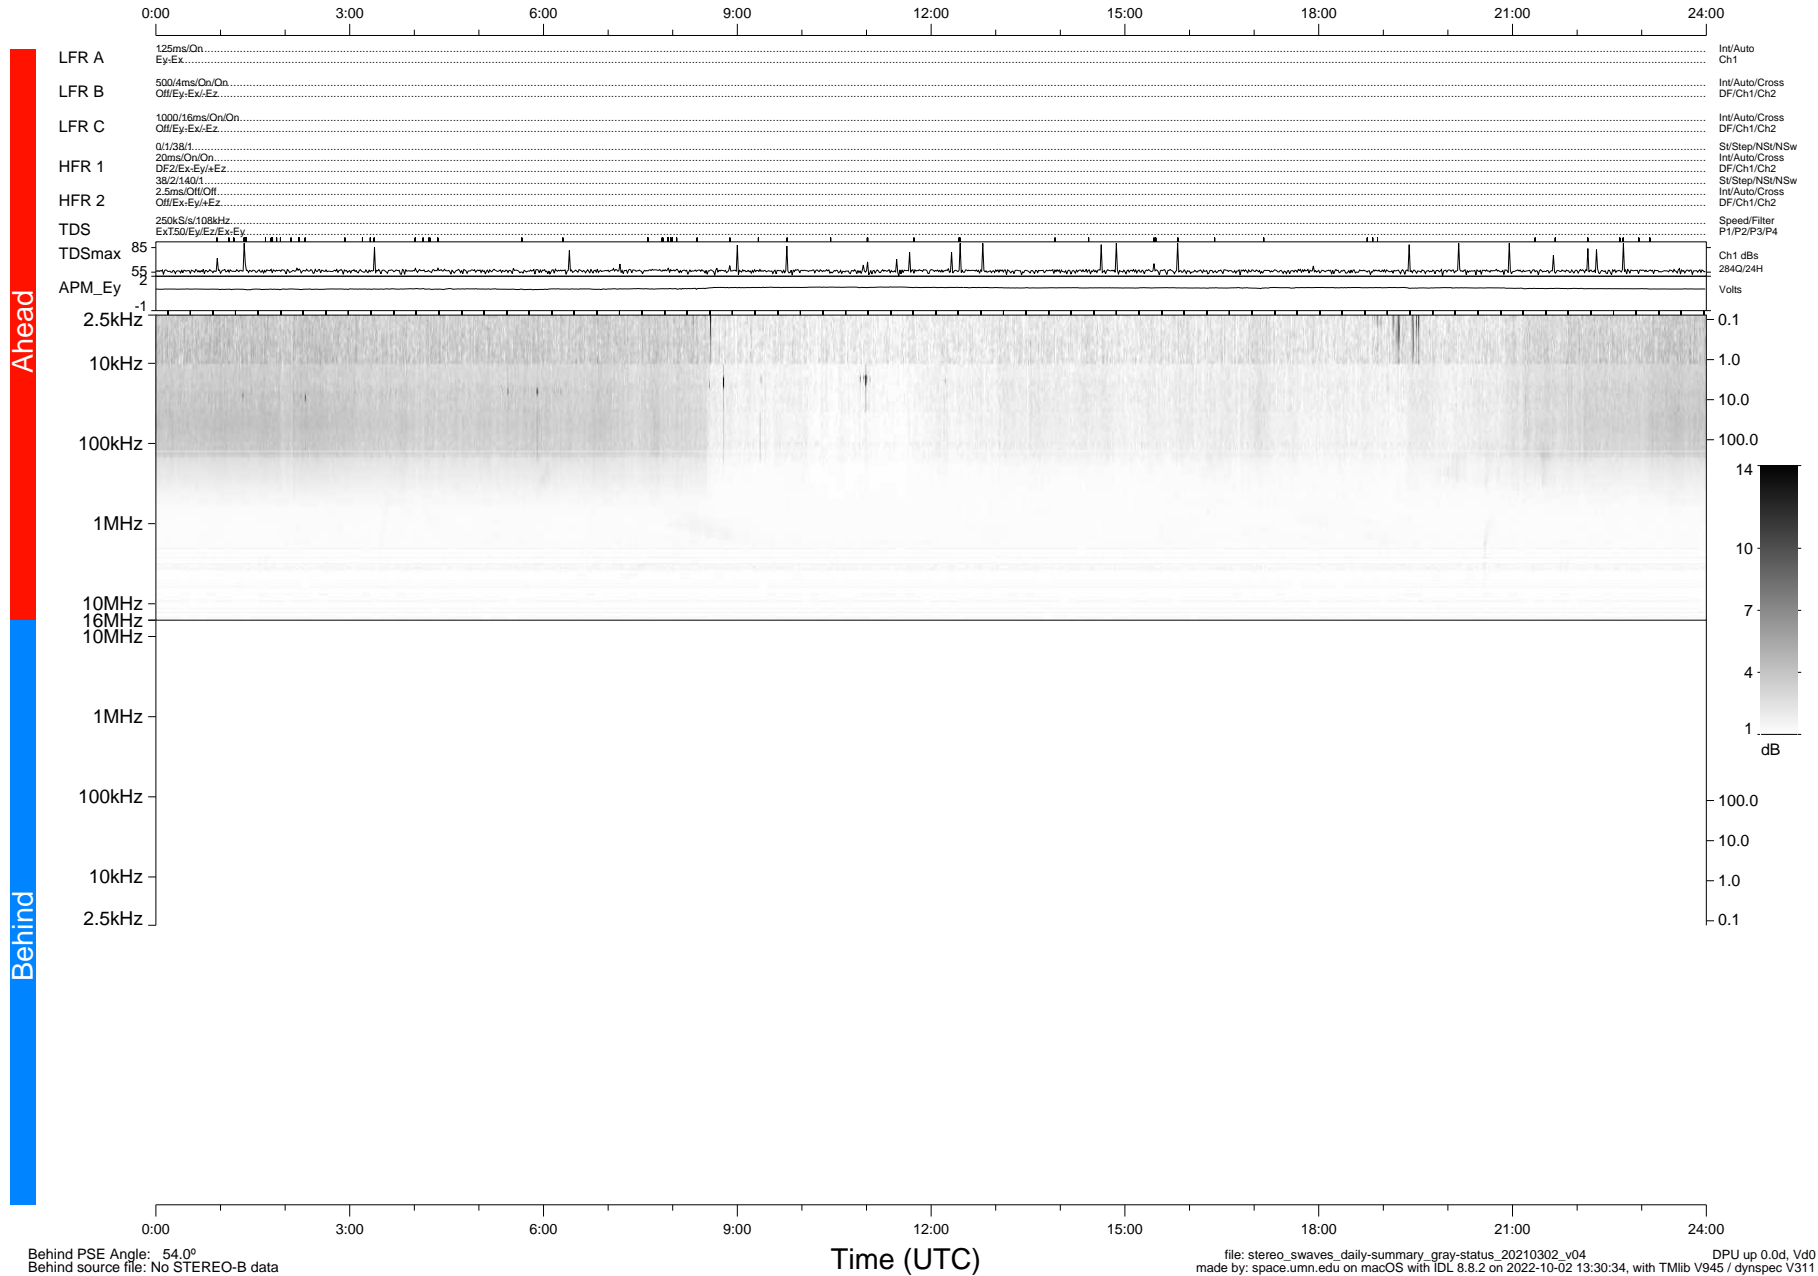

STEREO/WAVES Daily Summary - 02-Mar-2021 (DOY 061)

Ahead source file: swaves_ahead_2021_061_1_05.fin (Recovery: 100.0% HK, 96% Pkts)
 Ahead PSE Angle: -55.5°

DPU up 2064.9d, V412d32

Behind PSE Angle: 54.0°
 Behind source file: No STEREO-B data

file: stereo_swaves_daily-summary_gray-status_20210302_v04
 made by: space.umn.edu on macOS with IDL 8.8.2 on 2022-10-02 13:30:34, with TLib V945 / dynspec V311
 DPU up 0.0d, Vd0