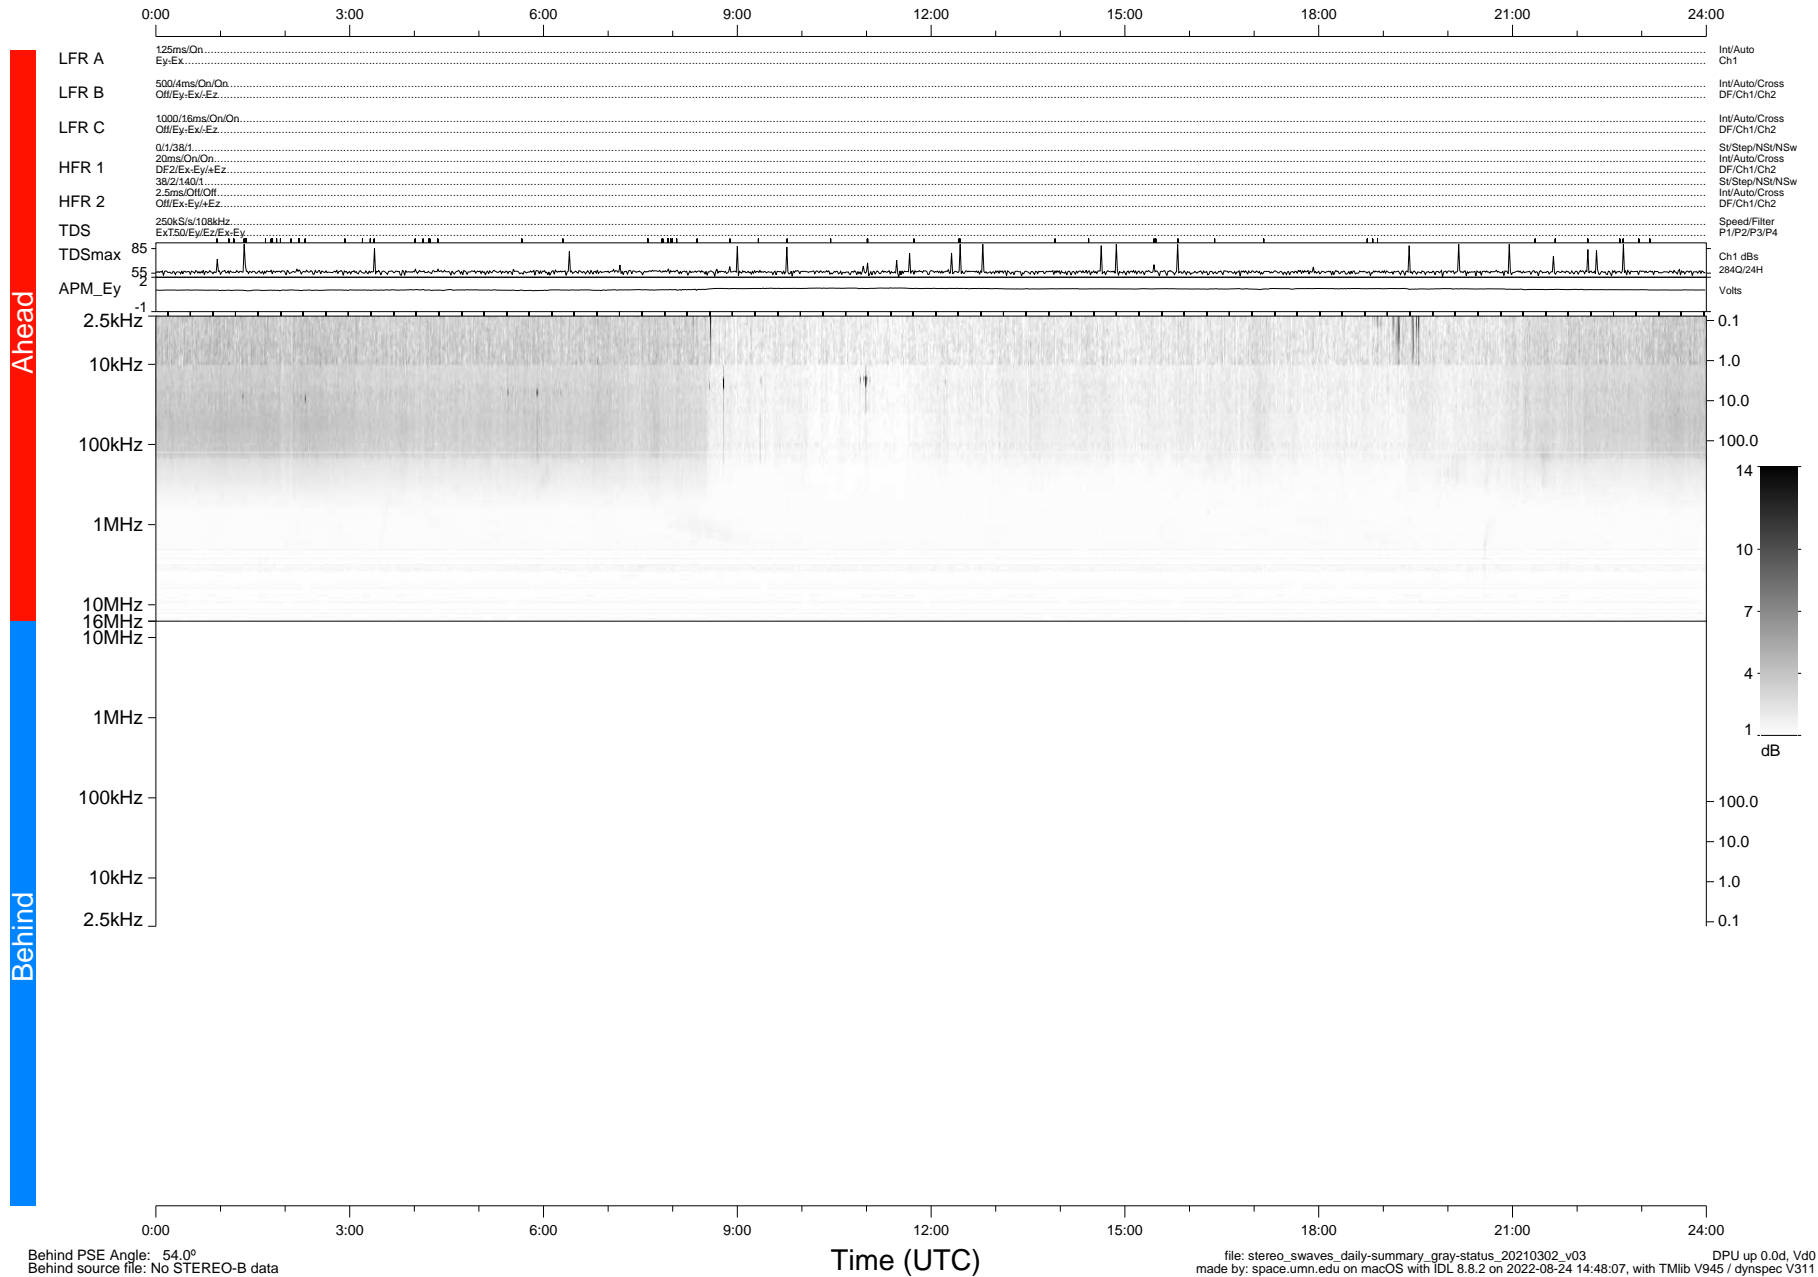

# STEREO/WAVES Daily Summary - 02-Mar-2021 (DOY 061)

Ahead source file: swaves\_ahead\_2021\_061\_1\_05.fin (Recovery: 100.0% HK, 96% Pkts)  
 Ahead PSE Angle: -55.5°

DPU up 2064.9d, V412d32

Behind PSE Angle: 54.0°  
 Behind source file: No STEREO-B data

file: stereo\_swaves\_daily-summary\_gray-status\_20210302\_v03  
 made by: space.umn.edu on macOS with IDL 8.8.2 on 2022-08-24 14:48:07, with TLib V945 / dynspec V311  
 DPU up 0.0d, Vd0