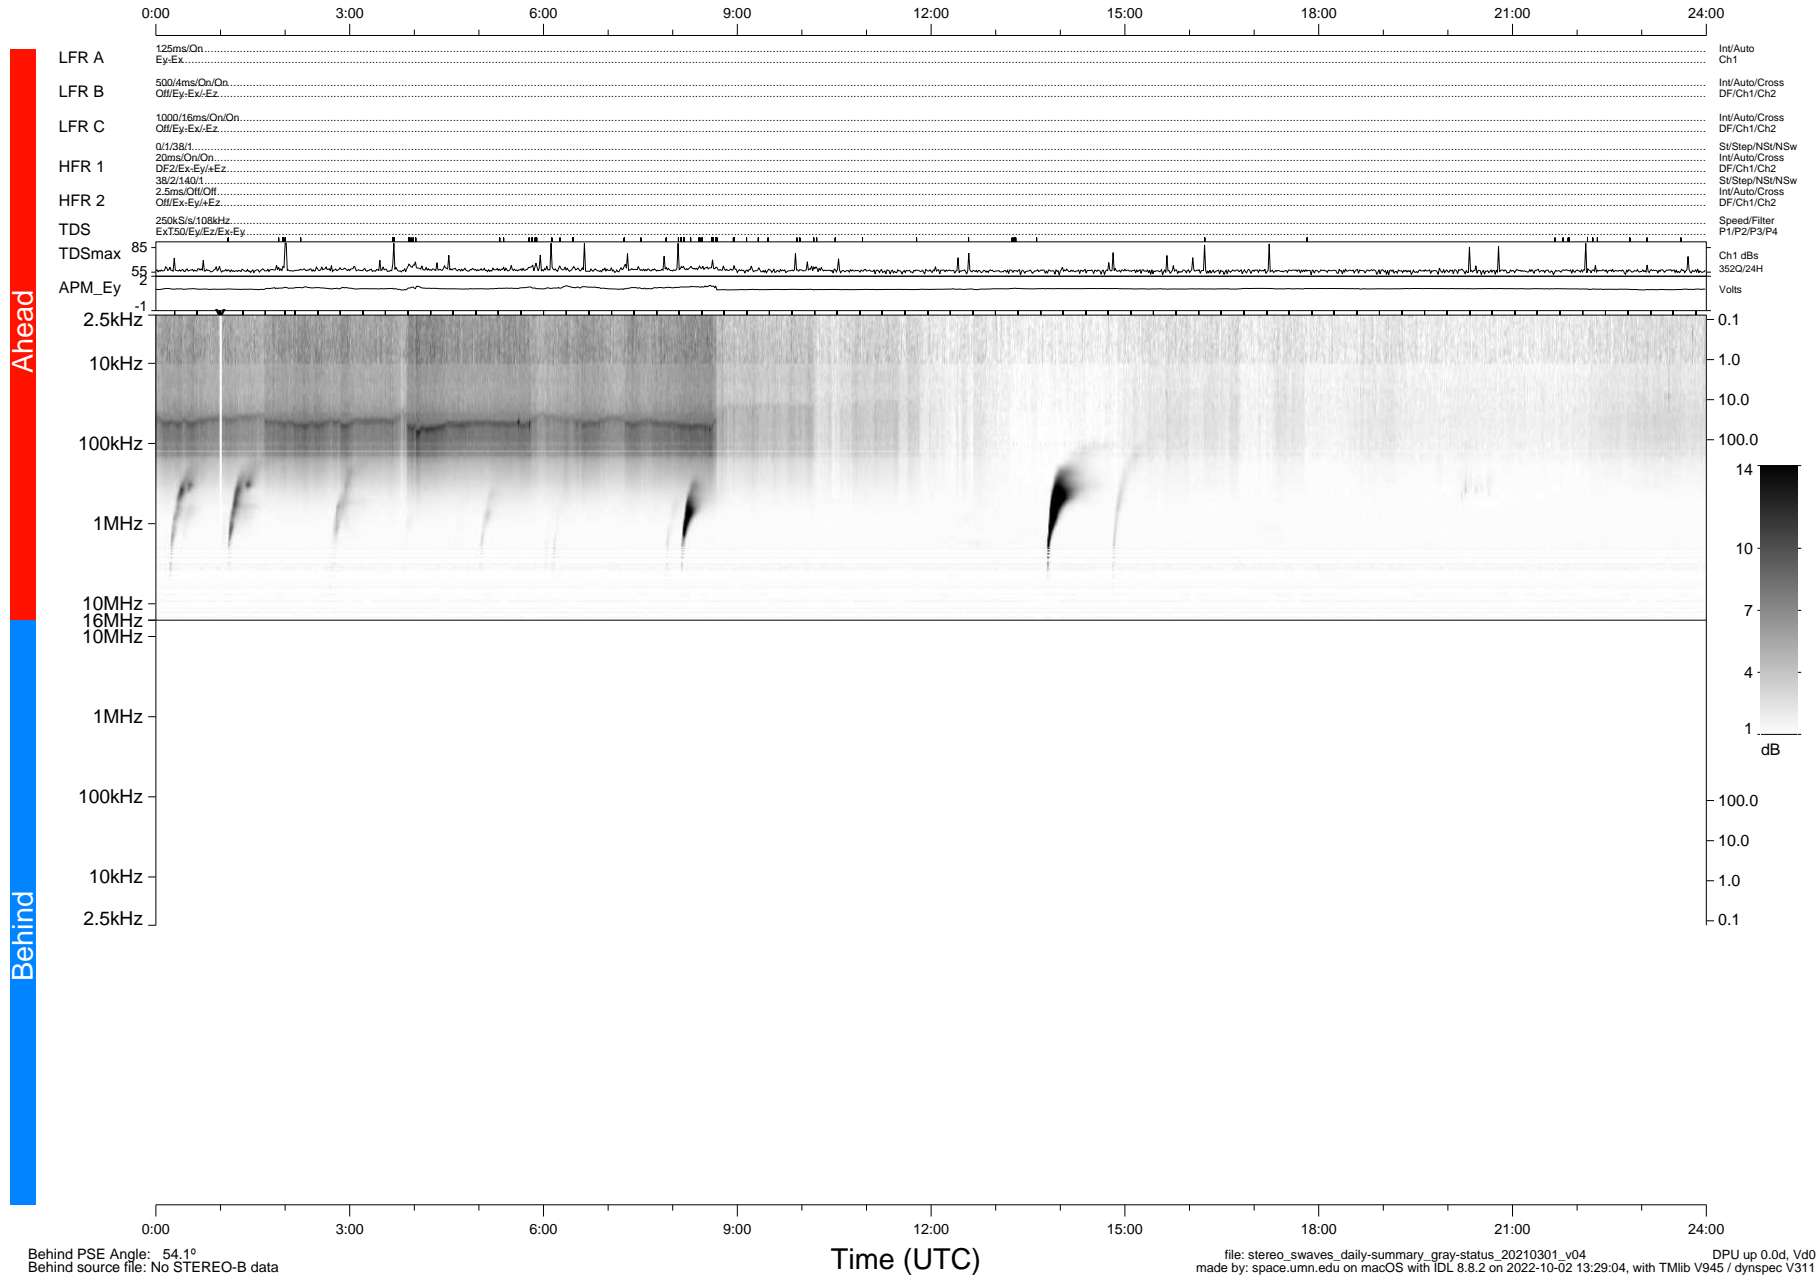

# STEREO/WAVES Daily Summary - 01-Mar-2021 (DOY 060)

Ahead source file: swaves\_ahead\_2021\_060\_1\_05.fin (Recovery: 100.0% HK, 106% Pkts)  
 Ahead PSE Angle: -55.5°

DPU up 2063.9d, V412d32

Behind PSE Angle: 54.1°  
 Behind source file: No STEREO-B data

Time (UTC)

file: stereo\_swaves\_daily-summary\_gray-status\_20210301\_v04 DPU up 0.0d, Vd0  
 made by: space.umn.edu on macOS with IDL 8.8.2 on 2022-10-02 13:29:04, with Tlib V945 / dynspec V311