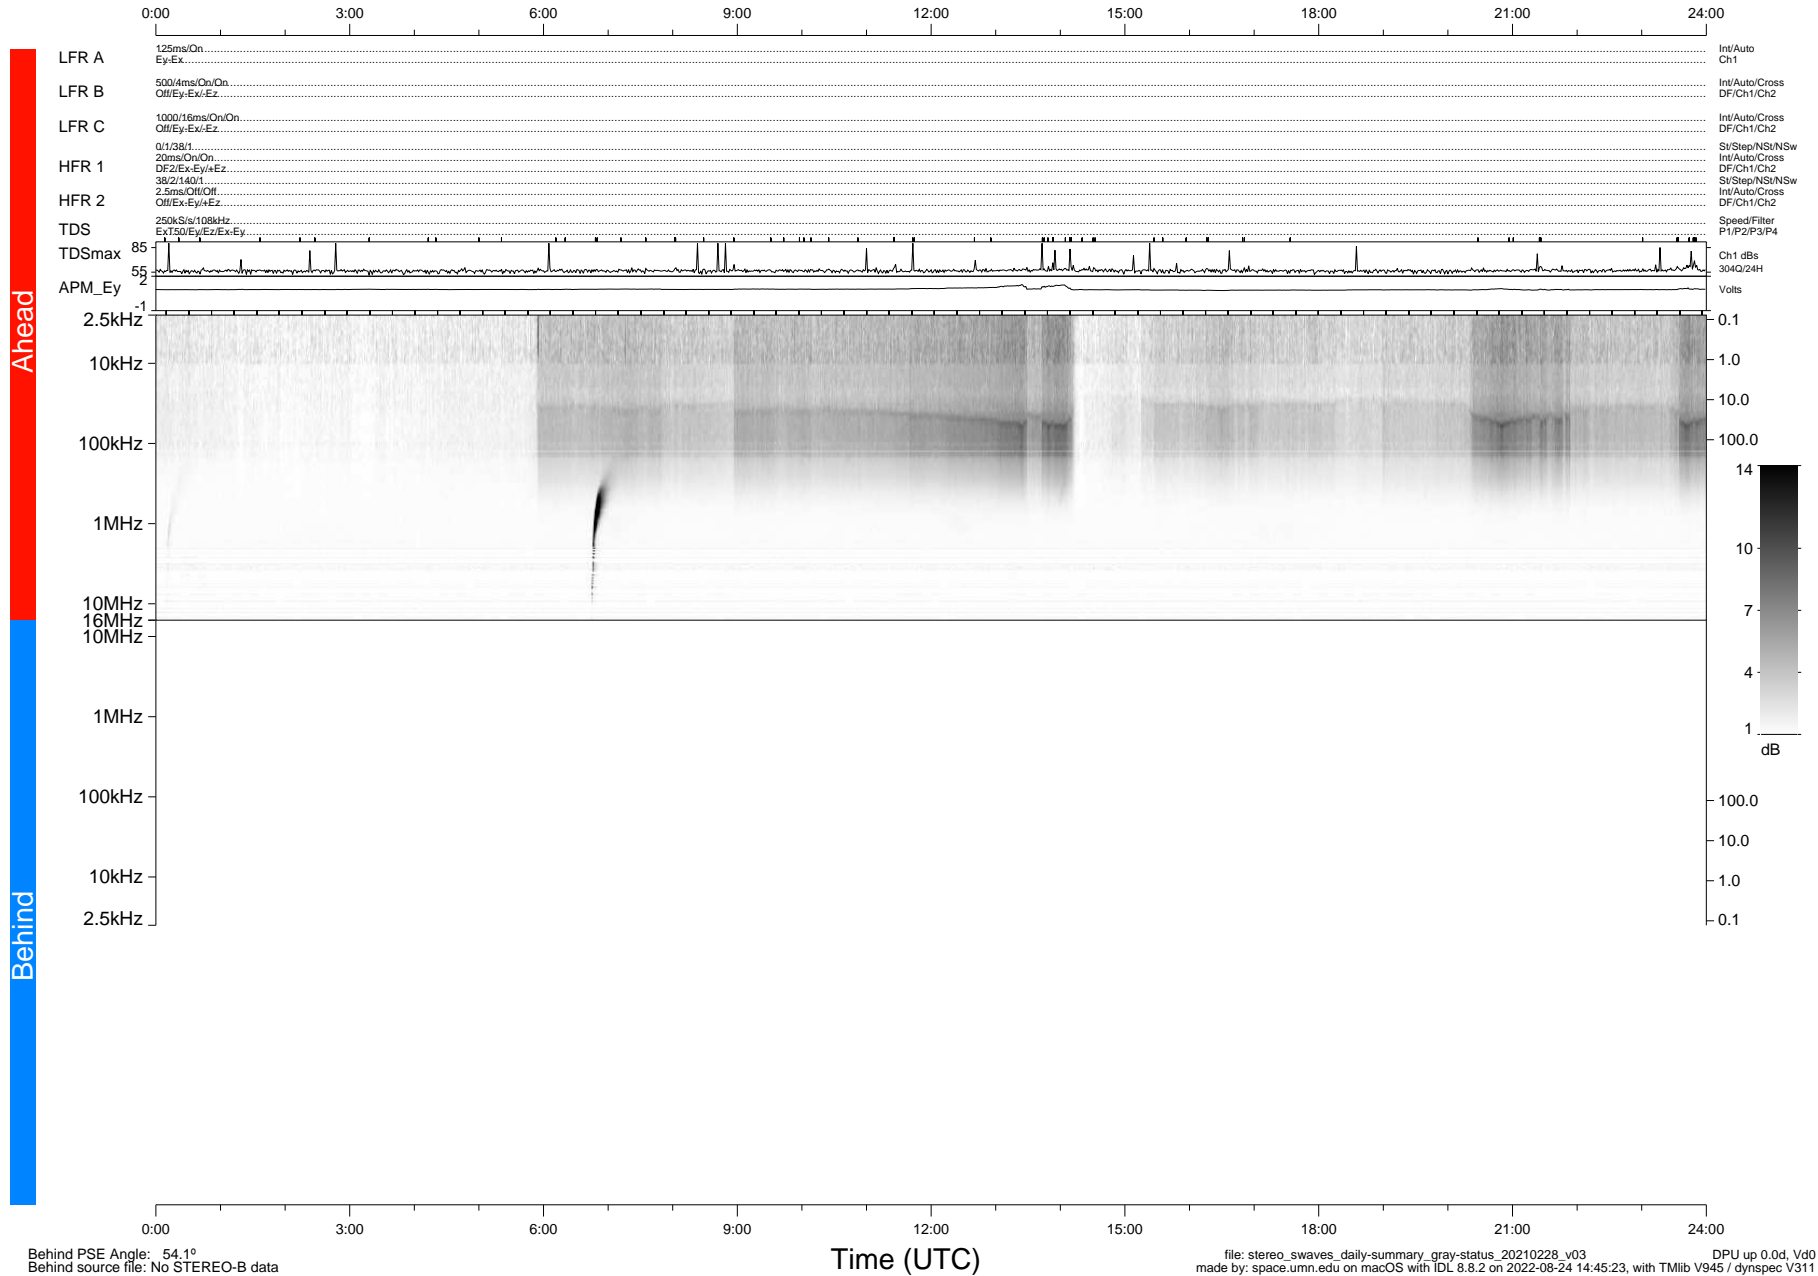

STEREO/WAVES Daily Summary - 28-Feb-2021 (DOY 059)

Ahead source file: swaves_ahead_2021_059_1_05.fin (Recovery: 100.0% HK, 99% Pkts)
 Ahead PSE Angle: -55.6°

DPU up 2062.9d, V412d32

Behind PSE Angle: 54.1°
 Behind source file: No STEREO-B data

Time (UTC)

file: stereo_swaves_daily-summary_gray-status_20210228_v03 DPU up 0.0d, Vd0
 made by: space.umn.edu on macOS with IDL 8.8.2 on 2022-08-24 14:45:23, with TLib V945 / dynspec V311