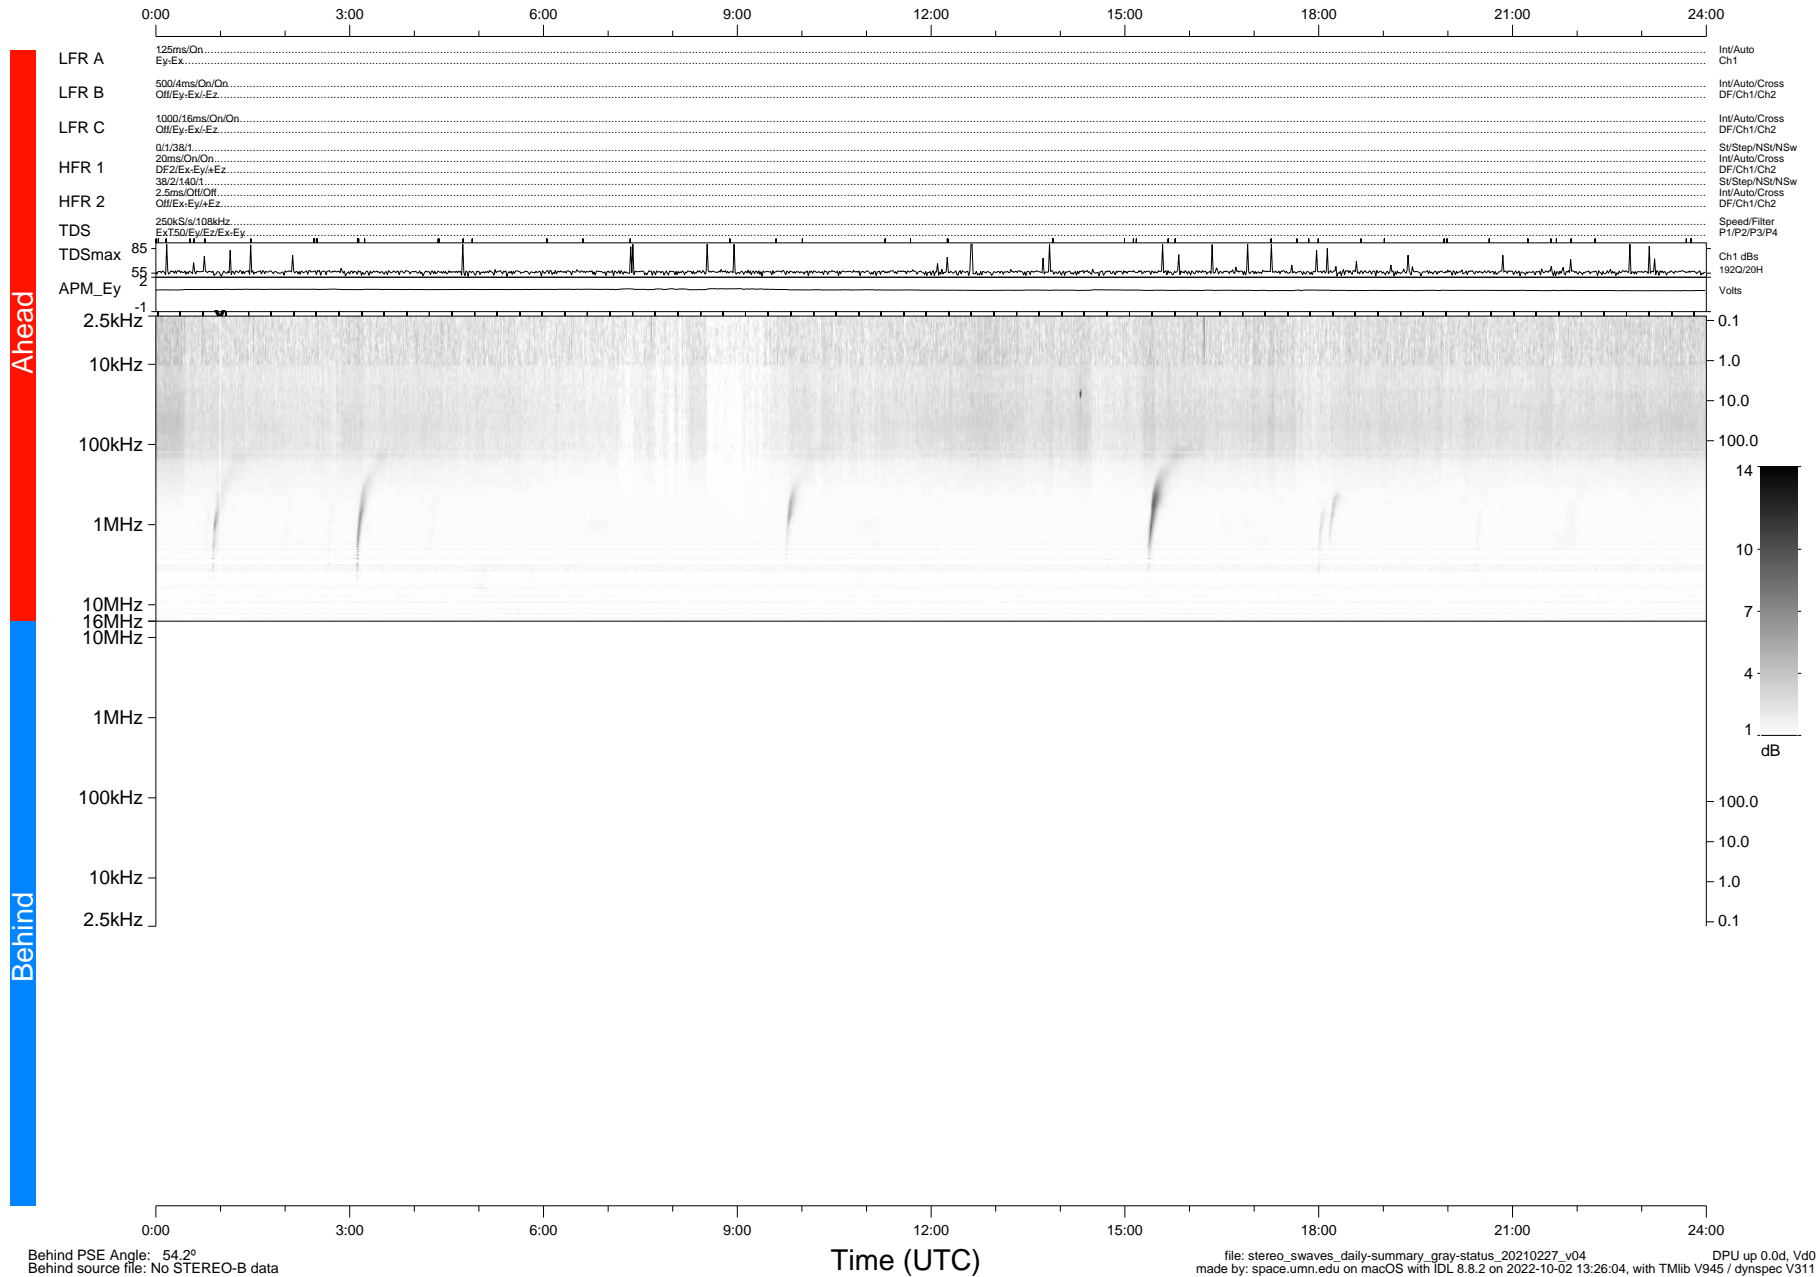

STEREO/WAVES Daily Summary - 27-Feb-2021 (DOY 058)

Ahead source file: swaves_ahead_2021_058_1_05.fin (Recovery: 100.0% HK, 82% Pkts)
 Ahead PSE Angle: -55.6°

DPU up 2061.9d, V412d32

Behind PSE Angle: 54.2°
 Behind source file: No STEREO-B data

Time (UTC)

file: stereo_swaves_daily-summary_gray-status_20210227_v04 DPU up 0.0d, Vd0
 made by: space.umn.edu on macOS with IDL 8.8.2 on 2022-10-02 13:26:04, with Tlib V945 / dynspec V311