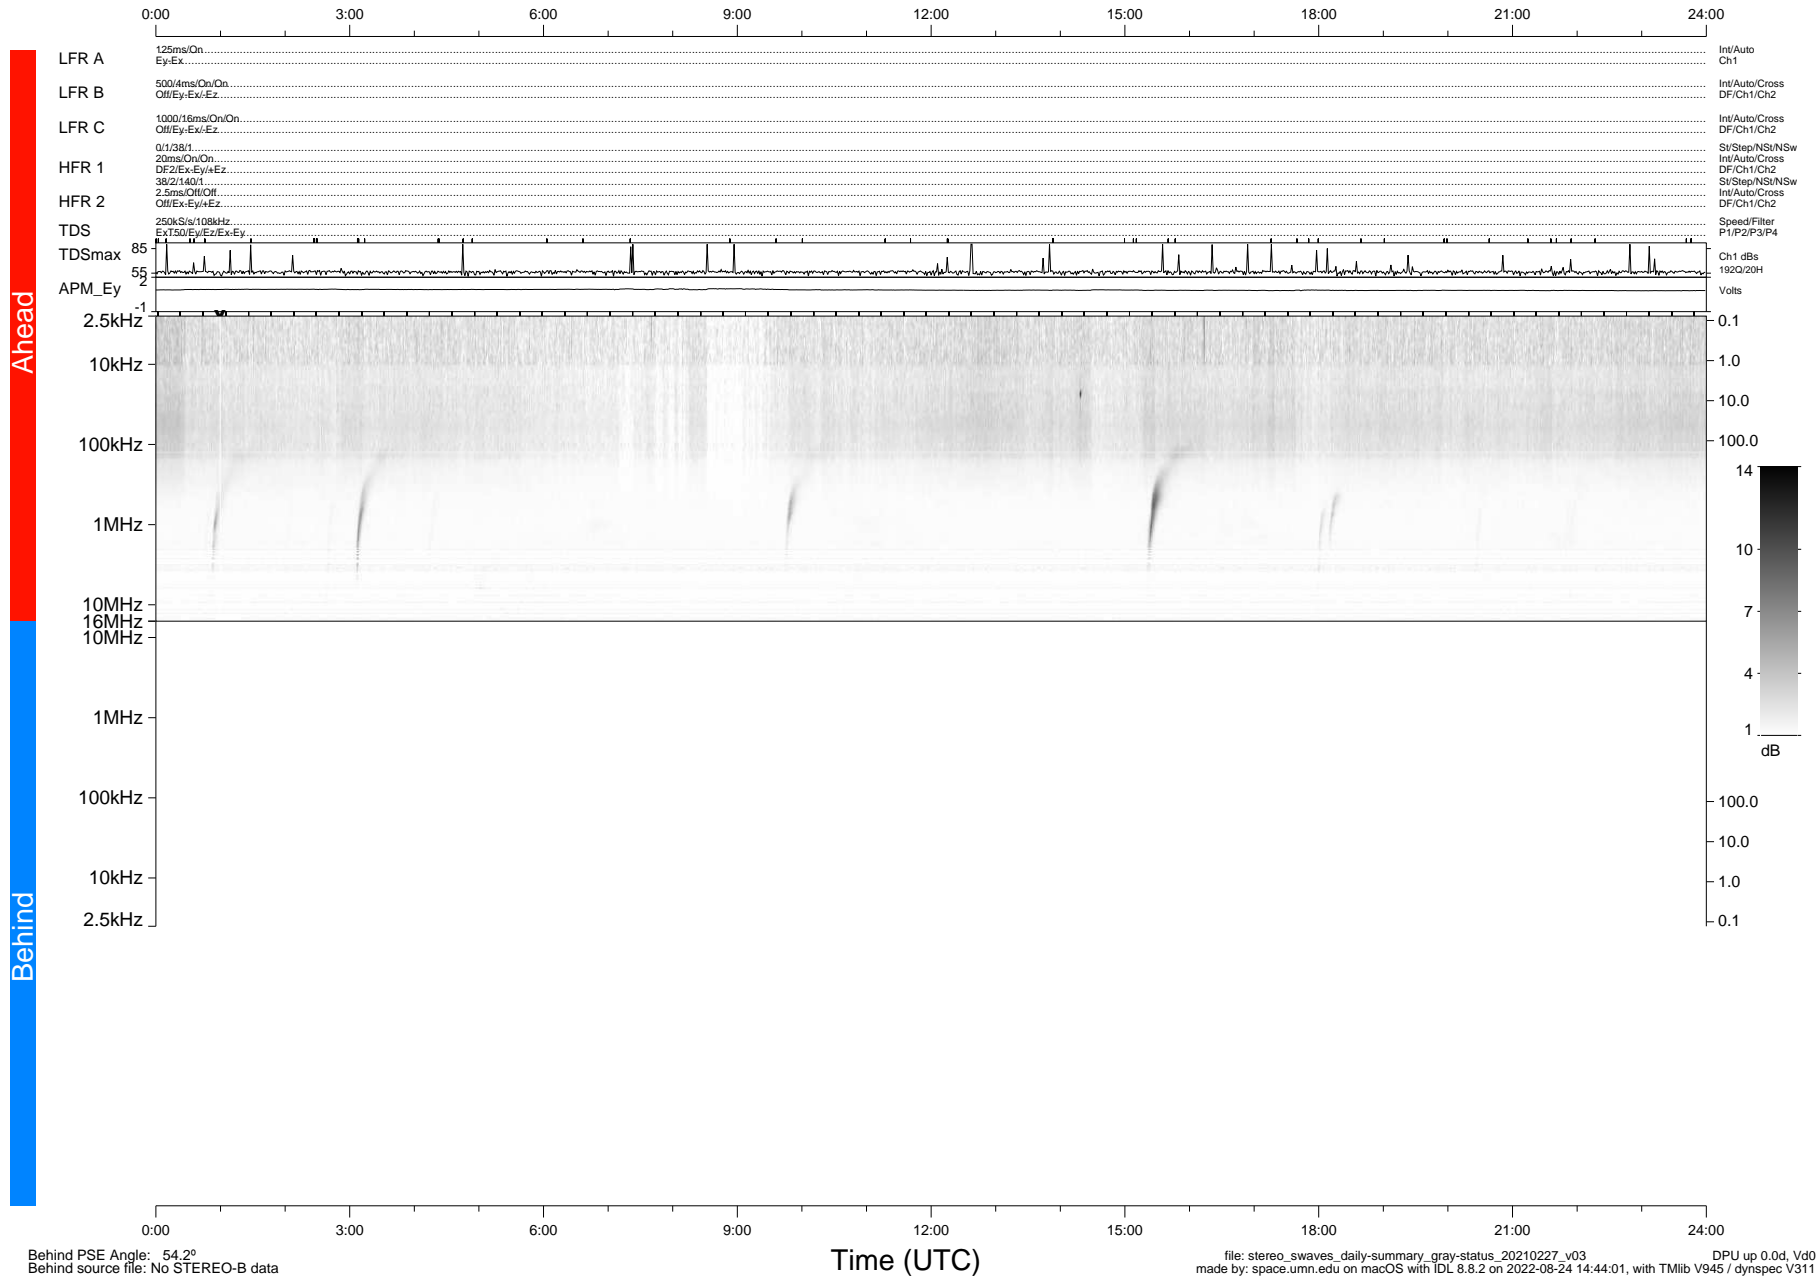

STEREO/WAVES Daily Summary - 27-Feb-2021 (DOY 058)

Ahead source file: swaves_ahead_2021_058_1_05.fin (Recovery: 100.0% HK, 82% Pkts)
 Ahead PSE Angle: -55.6°

DPU up 2061.9d, V412d32

Behind PSE Angle: 54.2°
 Behind source file: No STEREO-B data

file: stereo_swaves_daily-summary_gray-status_20210227_v03
 made by: space.umn.edu on macOS with IDL 8.8.2 on 2022-08-24 14:44:01, with Tlib V945 / dynspec V311
 DPU up 0.0d, Vd0