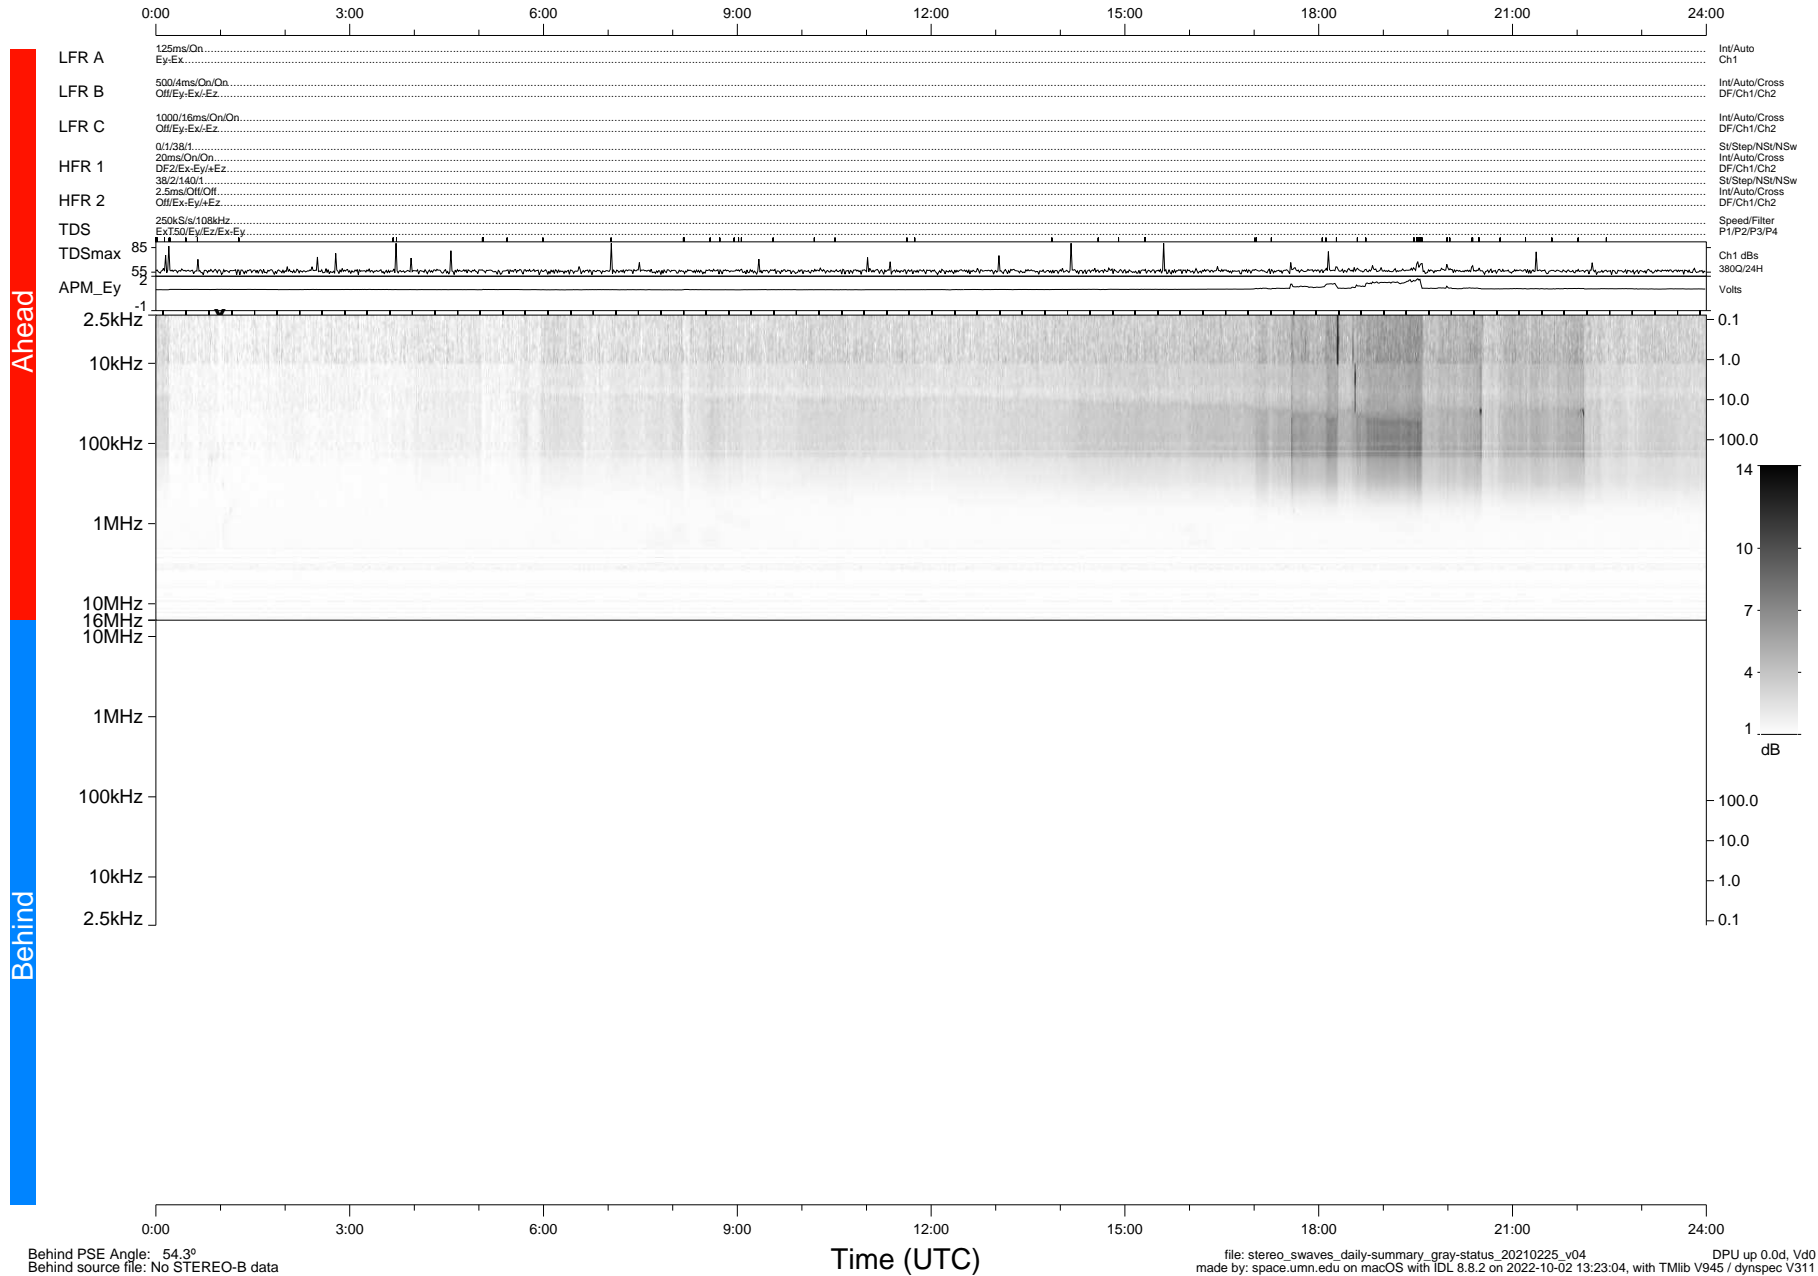

STEREO/WAVES Daily Summary - 25-Feb-2021 (DOY 056)

Ahead source file: swaves_ahead_2021_056_1_05.fin (Recovery: 100.0% HK, 111% Pkts)
 Ahead PSE Angle: -55.7°

DPU up 2059.9d, V412d32

Behind PSE Angle: 54.3°
 Behind source file: No STEREO-B data

file: stereo_swaves_daily-summary_gray-status_20210225_v04
 made by: space.umn.edu on macOS with IDL 8.8.2 on 2022-10-02 13:23:04, with Tlib V945 / dynspec V311
 DPU up 0.0d, Vd0