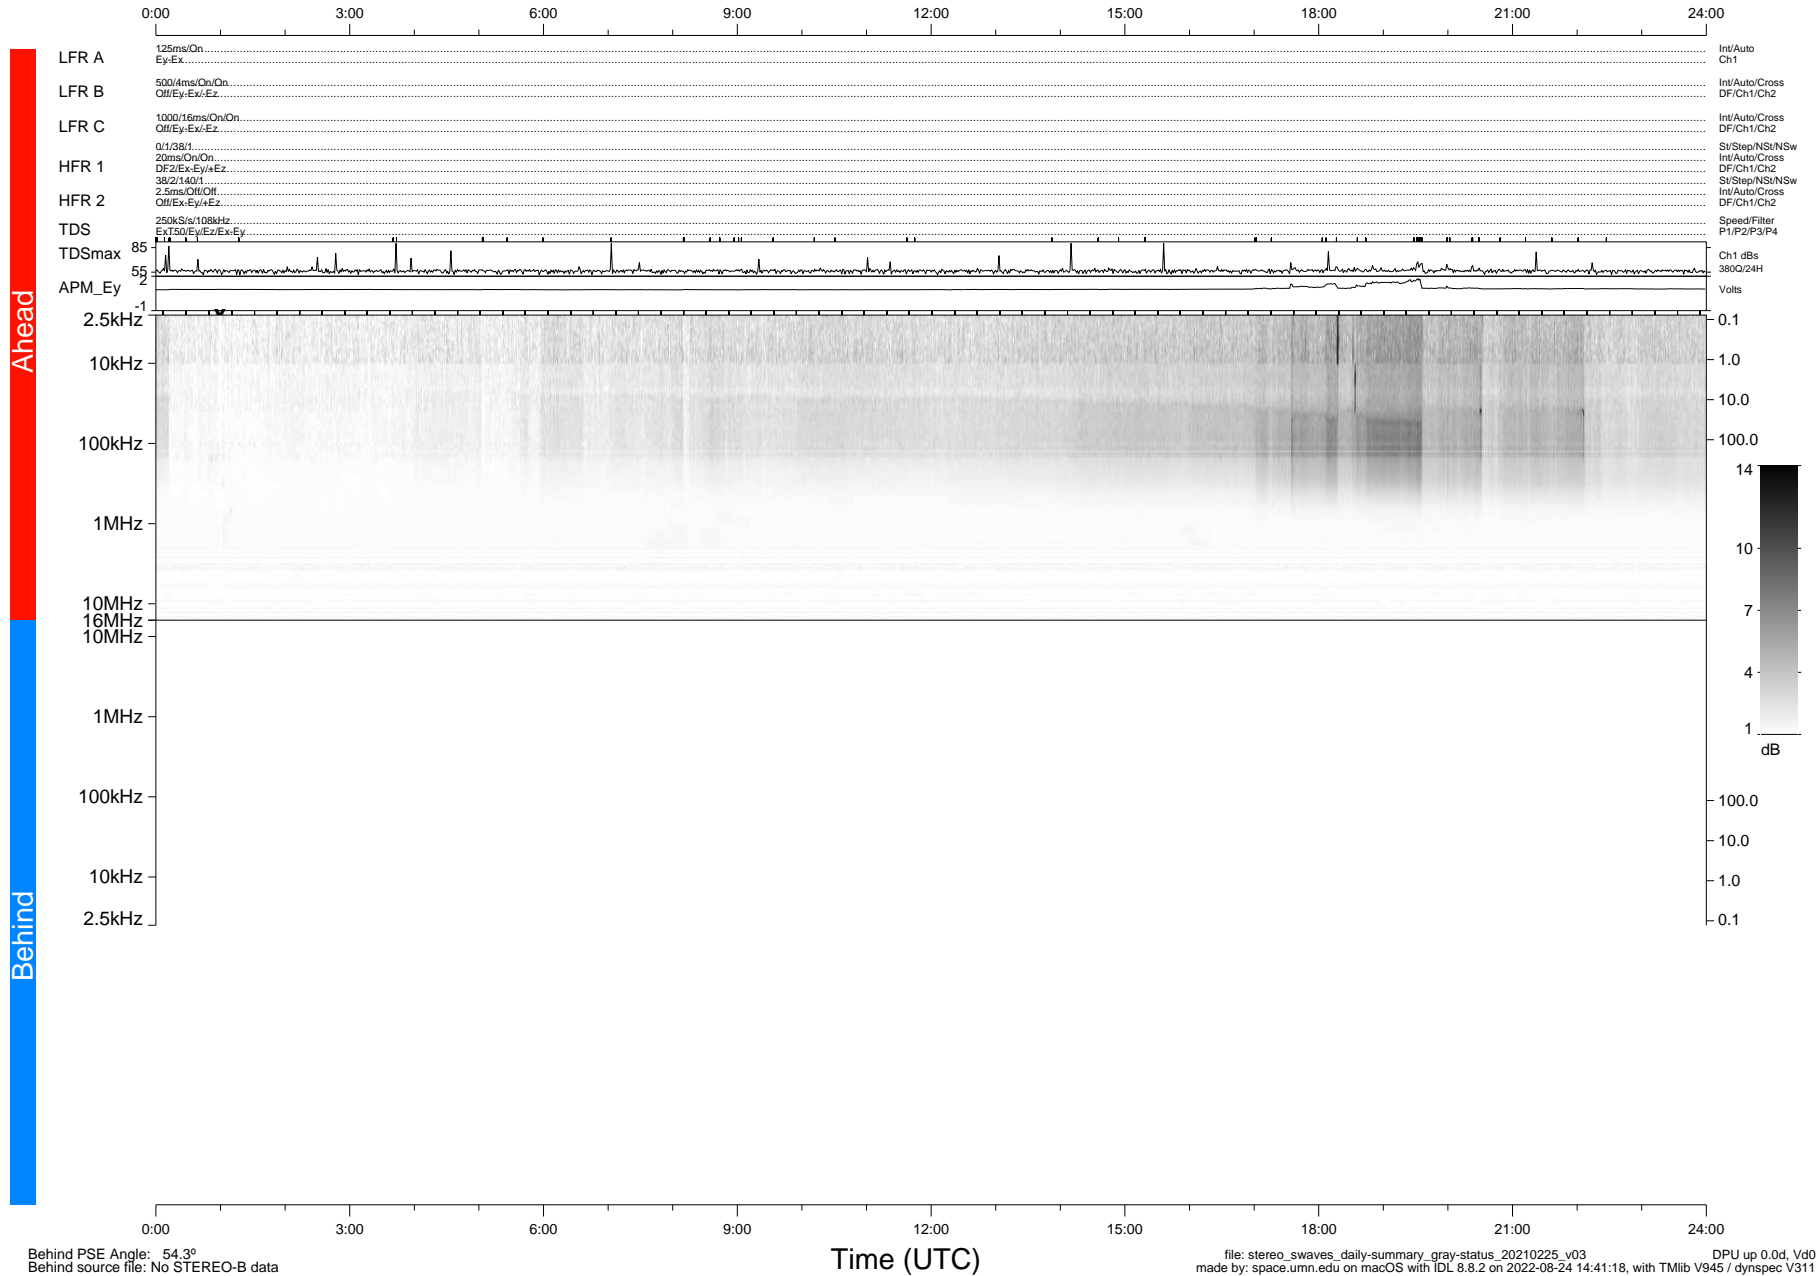

STEREO/WAVES Daily Summary - 25-Feb-2021 (DOY 056)

Ahead source file: swaves_ahead_2021_056_1_05.fin (Recovery: 100.0% HK, 111% Pkts)
 Ahead PSE Angle: -55.7°

DPU up 2059.9d, V412d32

Behind PSE Angle: 54.3°
 Behind source file: No STEREO-B data

Time (UTC)

file: stereo_swaves_daily-summary_gray-status_20210225_v03
 made by: space.umn.edu on macOS with IDL 8.8.2 on 2022-08-24 14:41:18, with TLib V945 / dynspec V311
 DPU up 0.0d, Vd0