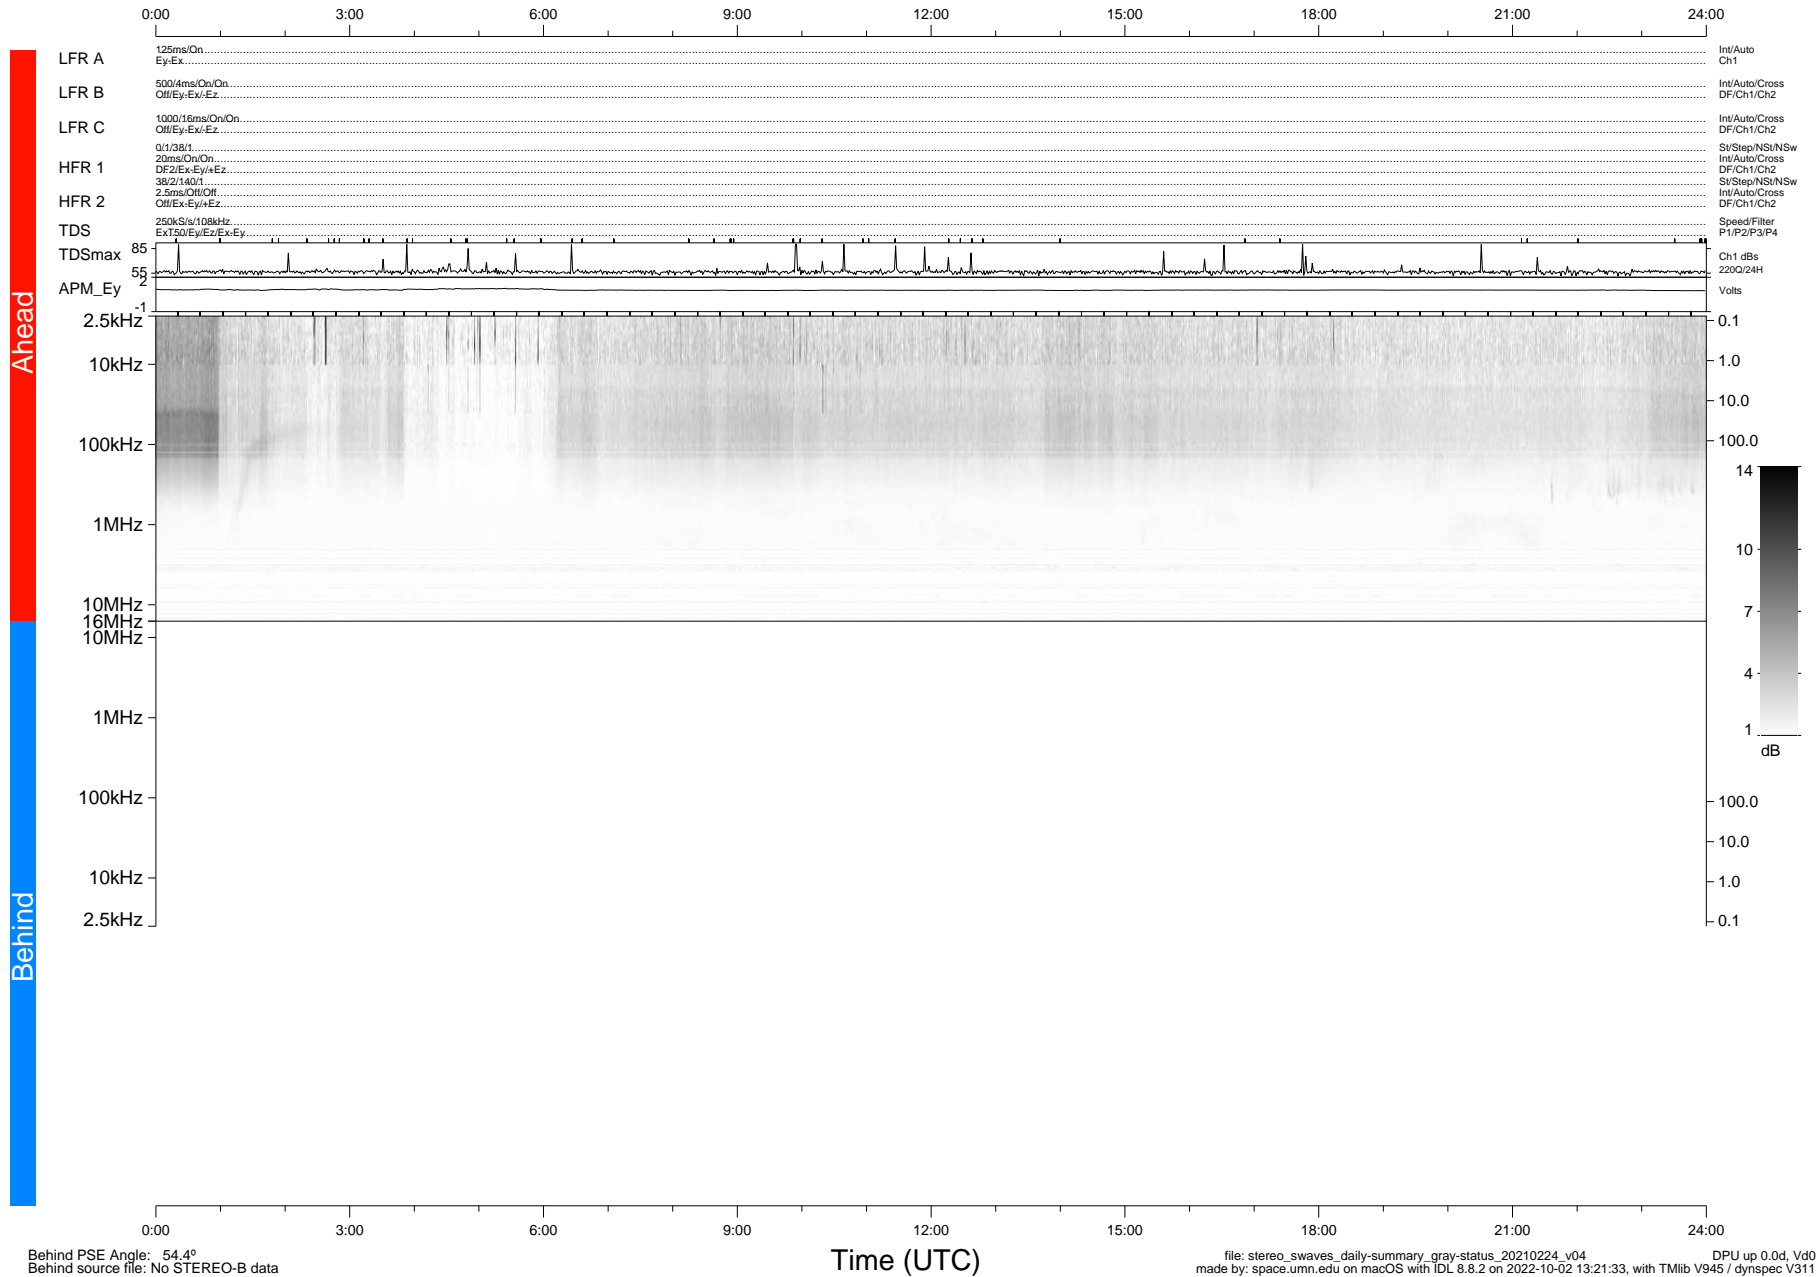

STEREO/WAVES Daily Summary - 24-Feb-2021 (DOY 055)

Ahead source file: swaves_ahead_2021_055_1_05.fin (Recovery: 100.0% HK, 87% Pkts)
 Ahead PSE Angle: -55.7°

DPU up 2058.9d, V412d32

Behind PSE Angle: 54.4°
 Behind source file: No STEREO-B data

Time (UTC)

file: stereo_swaves_daily-summary_gray-status_20210224_v04 DPU up 0.0d, Vd0
 made by: space.umn.edu on macOS with IDL 8.8.2 on 2022-10-02 13:21:33, with TLib V945 / dynspec V311