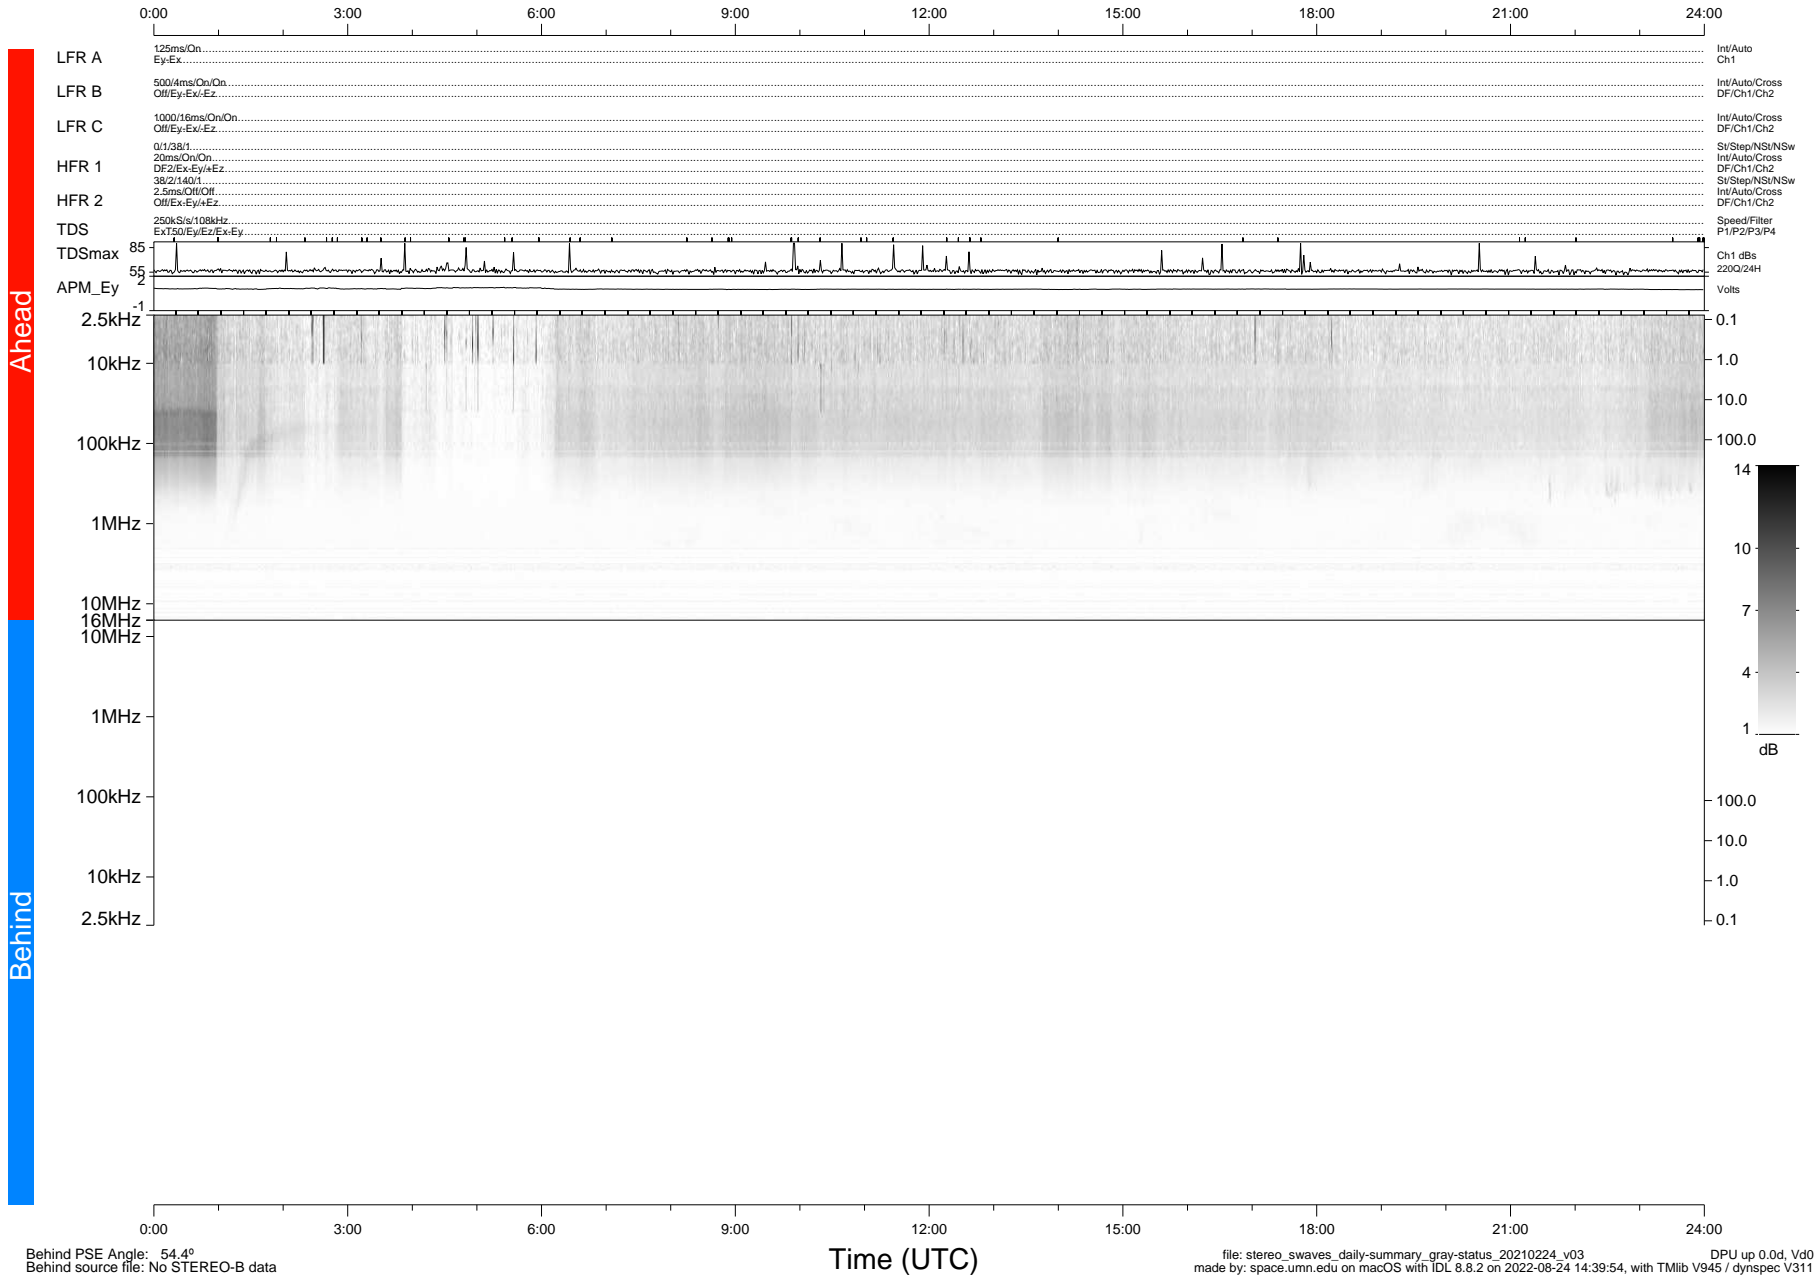

STEREO/WAVES Daily Summary - 24-Feb-2021 (DOY 055)

Ahead source file: swaves_ahead_2021_055_1_05.fin (Recovery: 100.0% HK, 87% Pkts)
 Ahead PSE Angle: -55.7°

DPU up 2058.9d, V412d32

Behind PSE Angle: 54.4°
 Behind source file: No STEREO-B data

Time (UTC)

file: stereo_swaves_daily-summary_gray-status_20210224_v03 DPU up 0.0d, Vd0
 made by: space.umn.edu on macOS with IDL 8.8.2 on 2022-08-24 14:39:54, with TLib V945 / dynspec V311