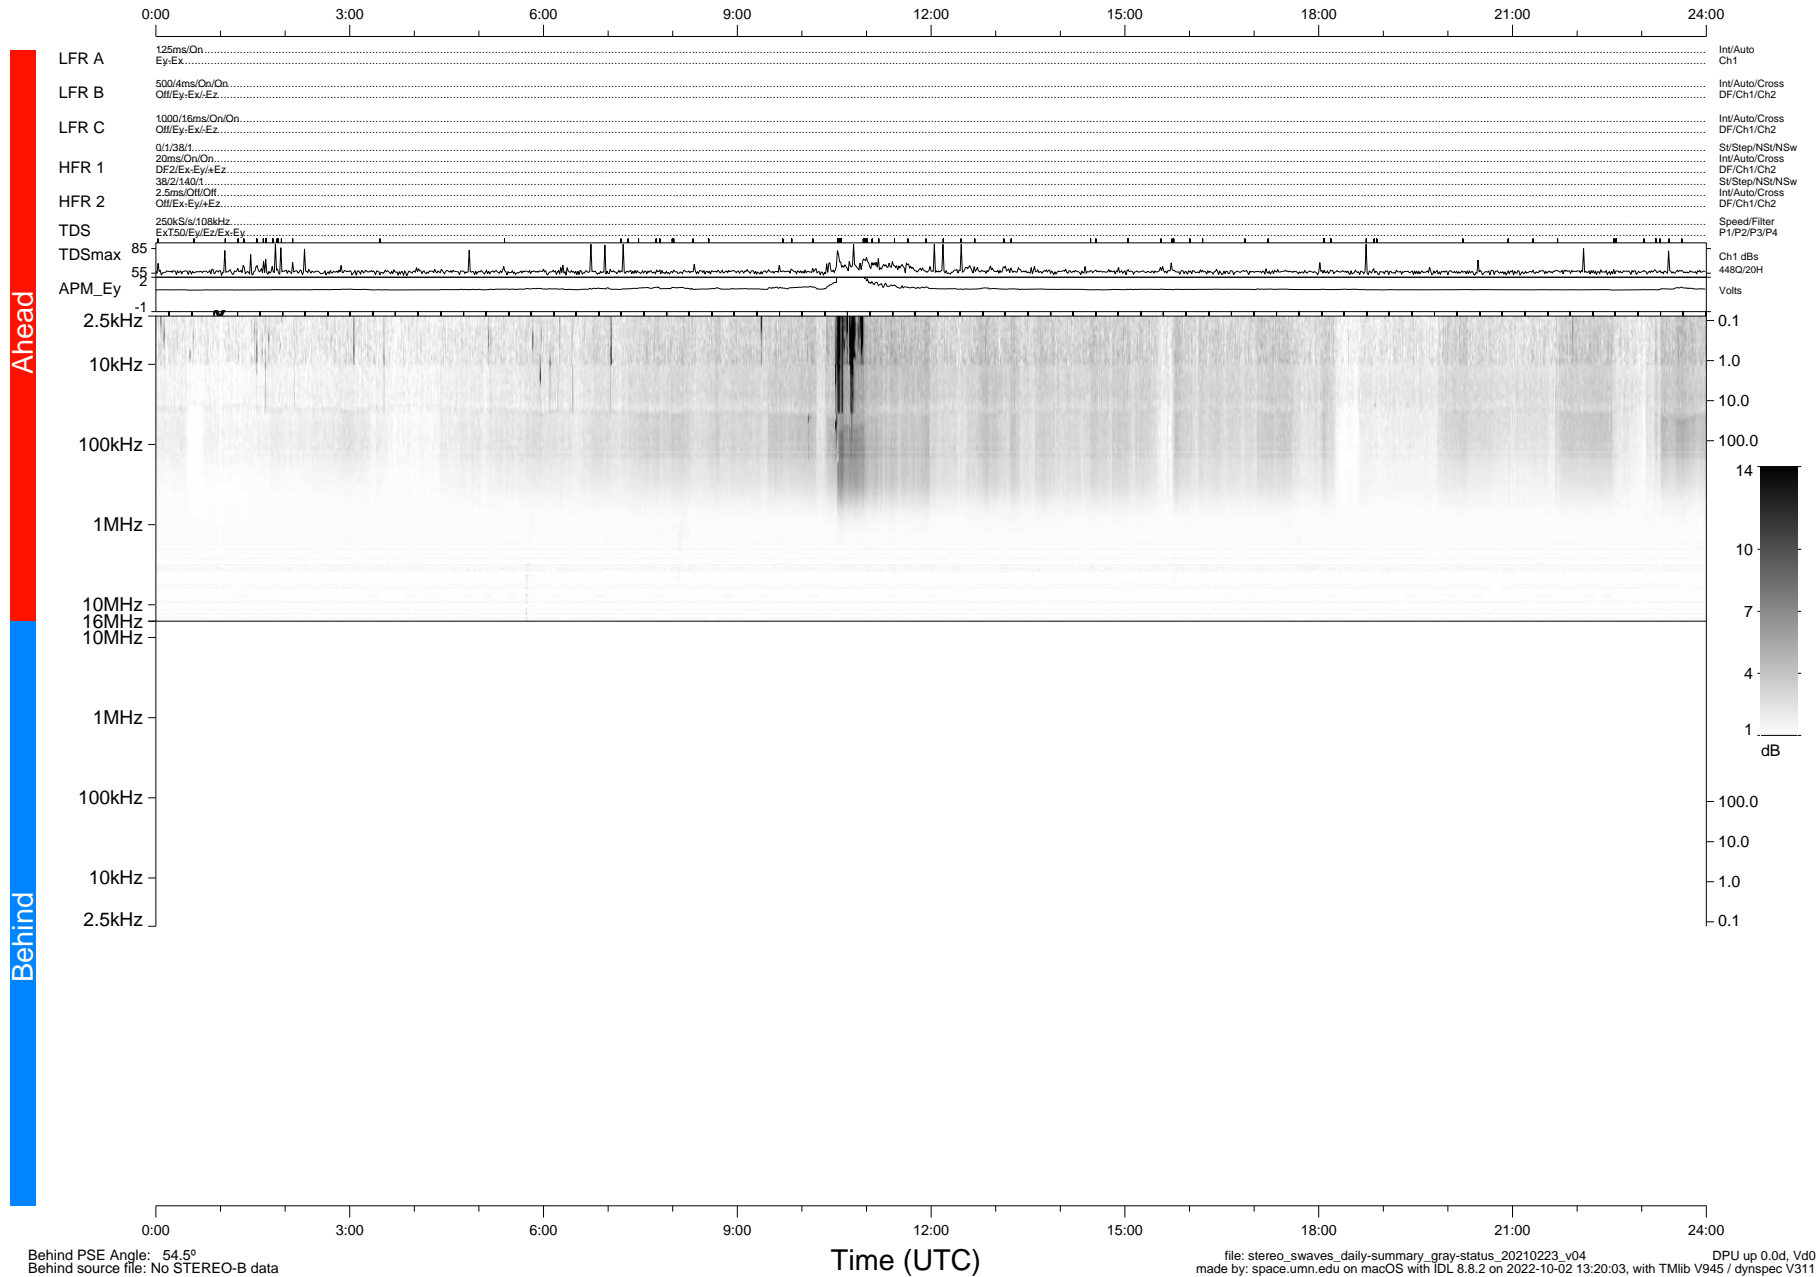

# STEREO/WAVES Daily Summary - 23-Feb-2021 (DOY 054)

Ahead source file: swaves\_ahead\_2021\_054\_1\_05.fin (Recovery: 100.0% HK, 120% Pkts)  
 Ahead PSE Angle: -55.7°

DPU up 2057.9d, V412d32

Behind PSE Angle: 54.5°  
 Behind source file: No STEREO-B data

Time (UTC)

file: stereo\_swaves\_daily-summary\_gray-status\_20210223\_v04 DPU up 0.0d, Vd0  
 made by: space.umn.edu on macOS with IDL 8.8.2 on 2022-10-02 13:20:03, with Tlib V945 / dynspec V311