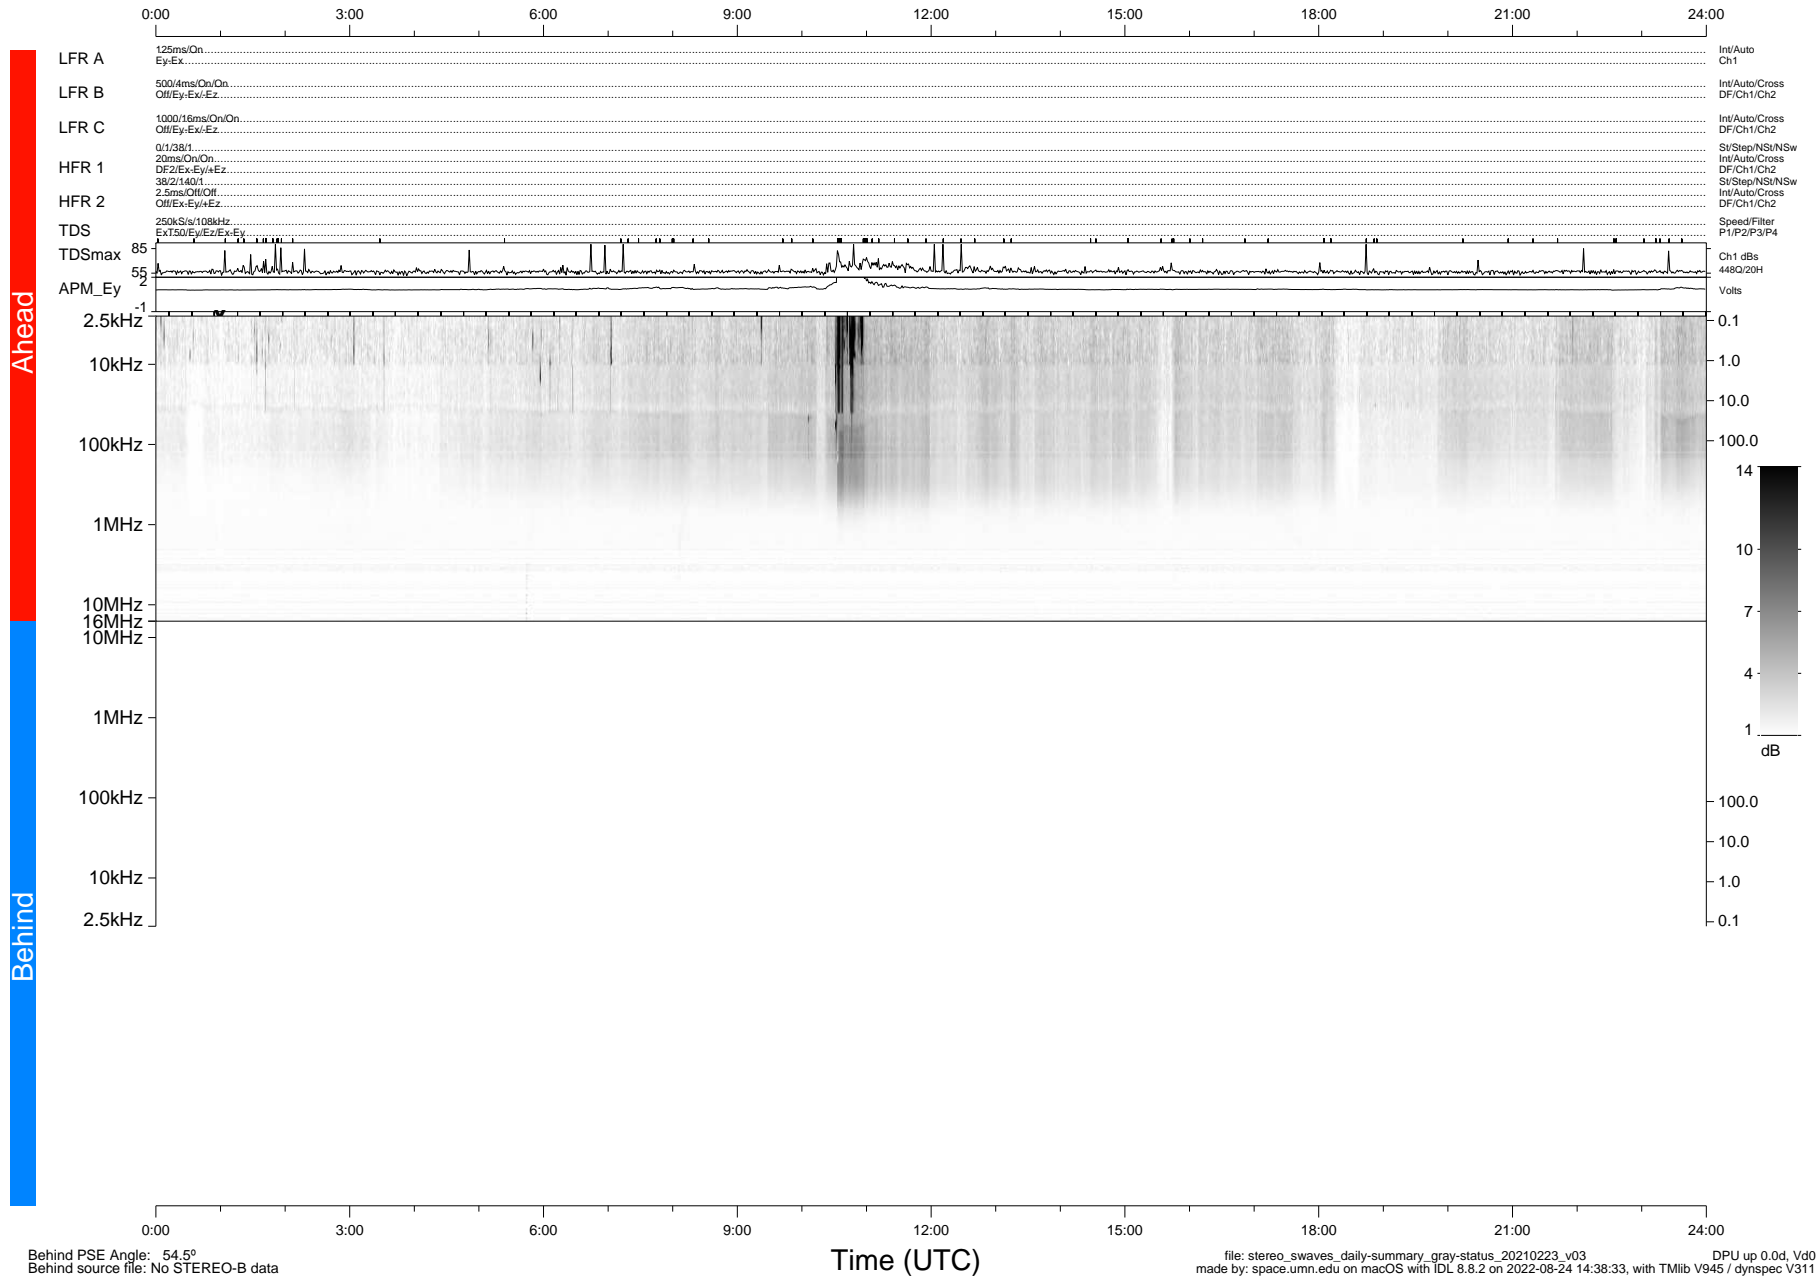

STEREO/WAVES Daily Summary - 23-Feb-2021 (DOY 054)

Ahead source file: swaves_ahead_2021_054_1_05.fin (Recovery: 100.0% HK, 120% Pkts)
 Ahead PSE Angle: -55.7°

DPU up 2057.9d, V412d32

Behind PSE Angle: 54.5°
 Behind source file: No STEREO-B data

file: stereo_swaves_daily-summary_gray-status_20210223_v03
 made by: space.umn.edu on macOS with IDL 8.8.2 on 2022-08-24 14:38:33, with TLib V945 / dynspec V311
 DPU up 0.0d, Vd0