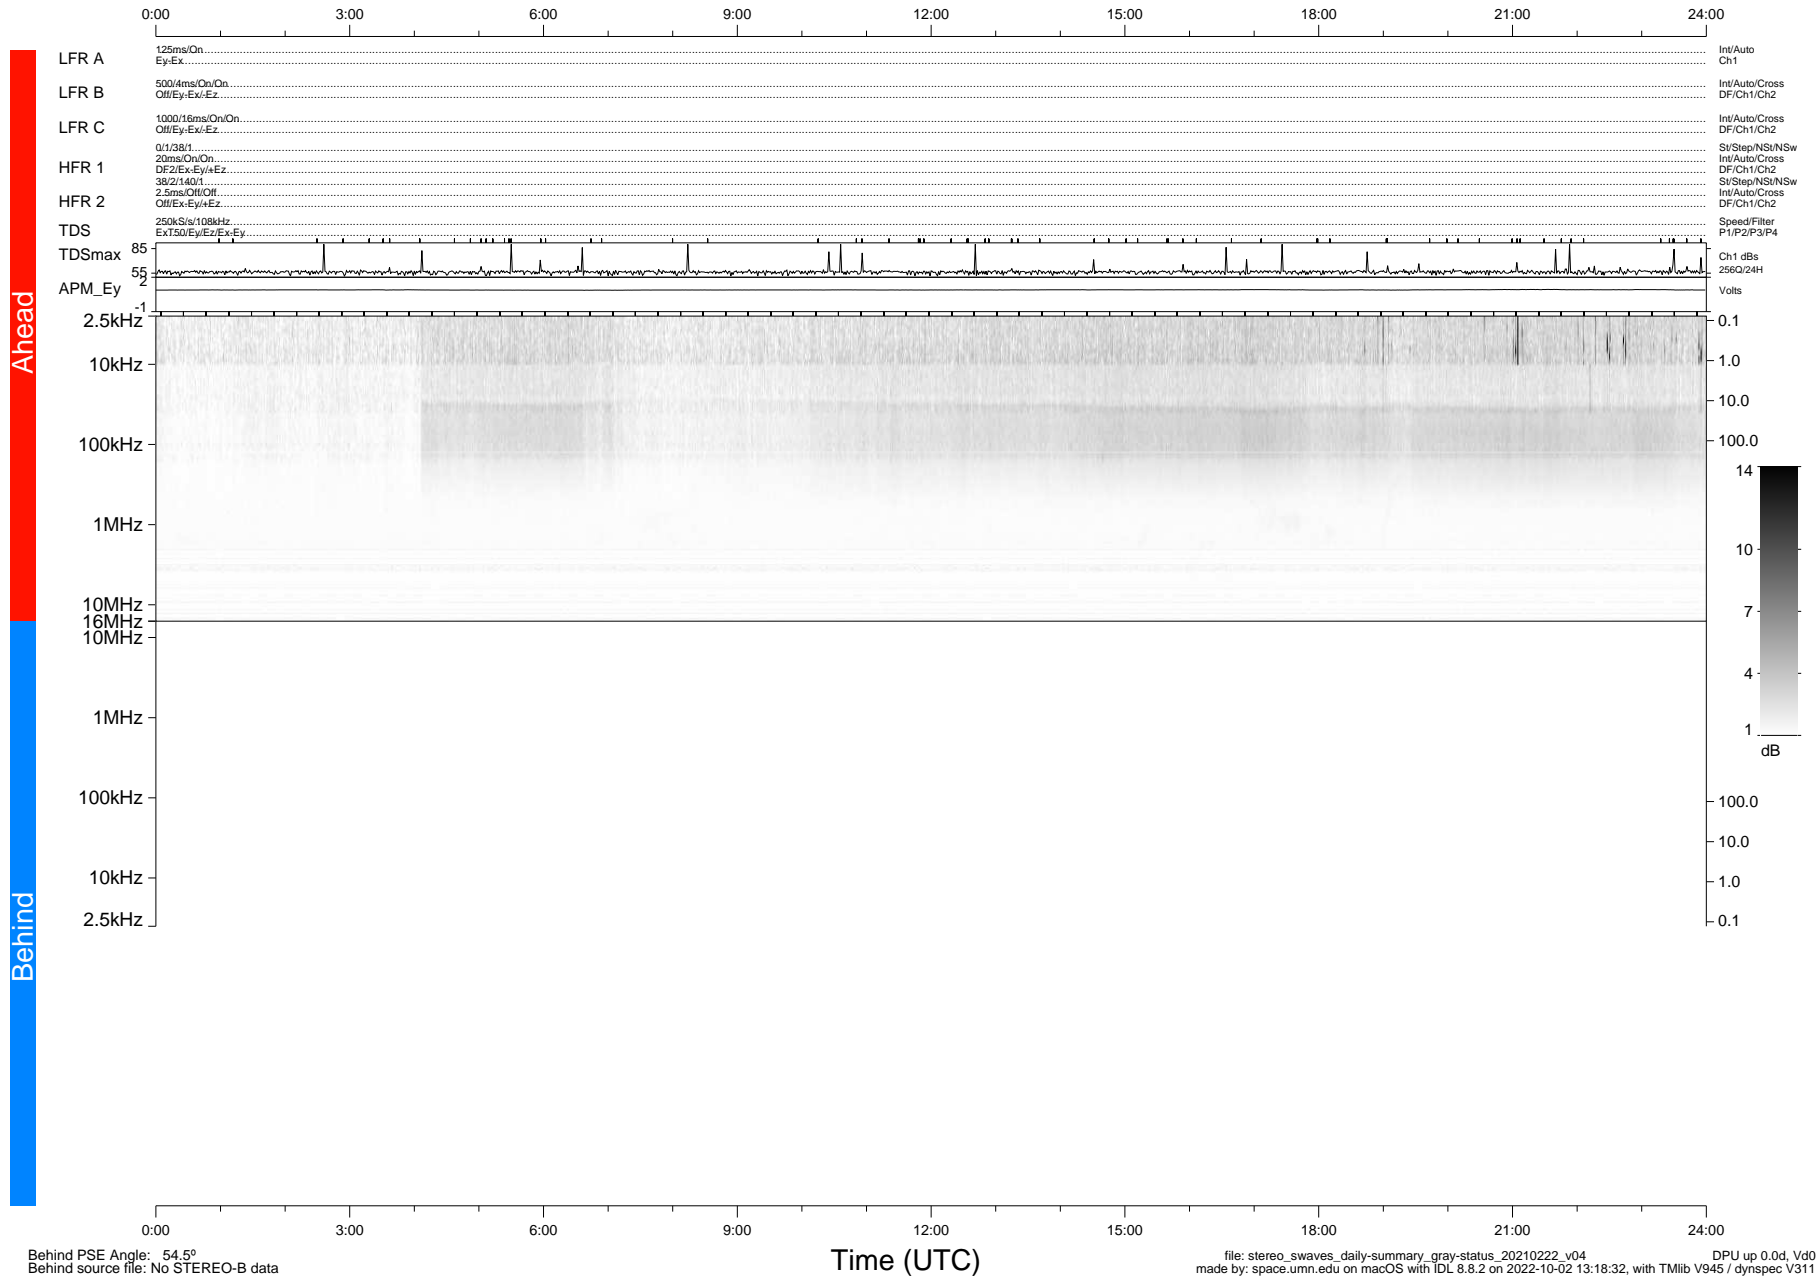

STEREO/WAVES Daily Summary - 22-Feb-2021 (DOY 053)

Ahead source file: swaves_ahead_2021_053_1_05.fin (Recovery: 100.0% HK, 92% Pkts)
 Ahead PSE Angle: -55.8°

DPU up 2056.9d, V412d32

Behind PSE Angle: 54.5°
 Behind source file: No STEREO-B data

Time (UTC)

file: stereo_swaves_daily-summary_gray-status_20210222_v04 DPU up 0.0d, Vd0
 made by: space.umn.edu on macOS with IDL 8.8.2 on 2022-10-02 13:18:32, with Tlib V945 / dynspec V311