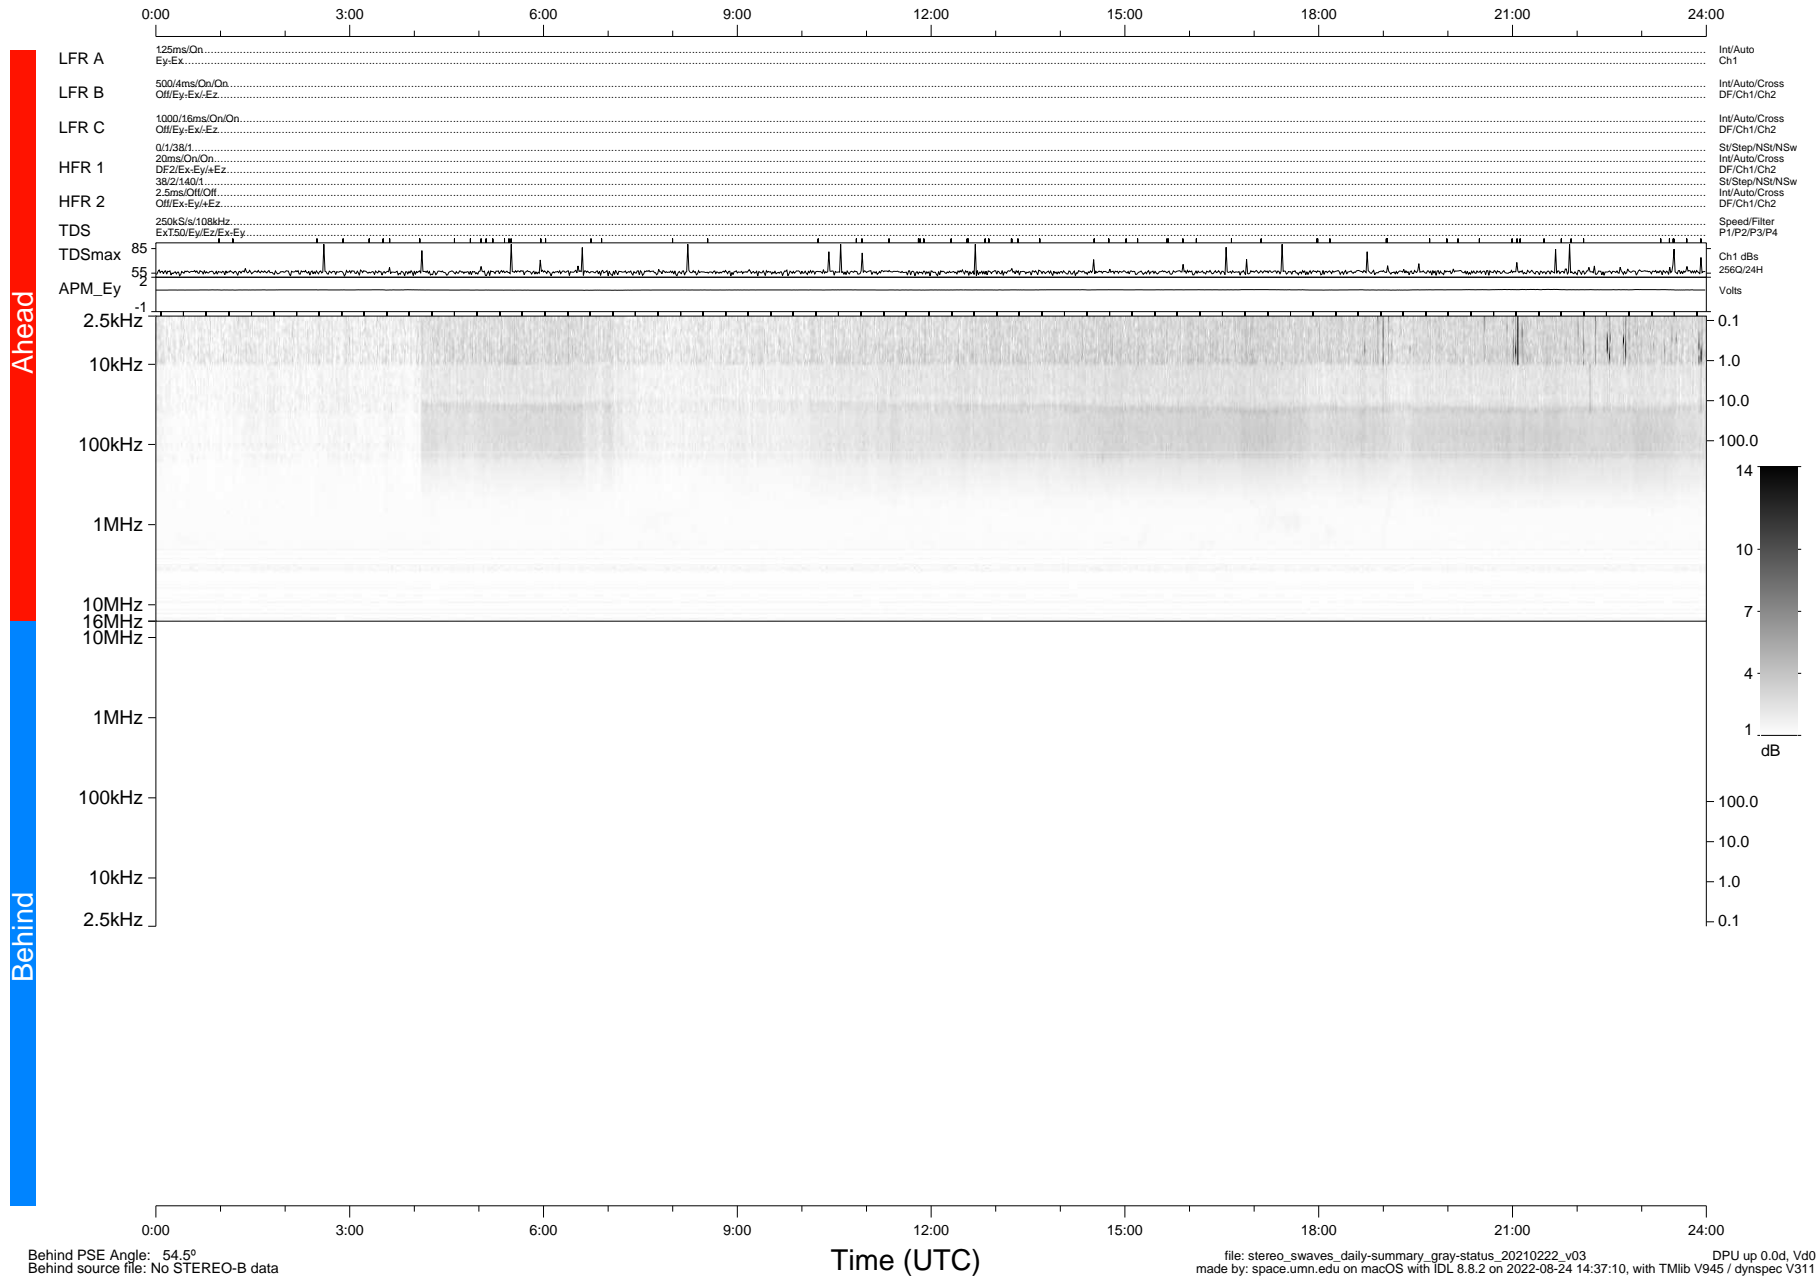

STEREO/WAVES Daily Summary - 22-Feb-2021 (DOY 053)

Ahead source file: swaves_ahead_2021_053_1_05.fin (Recovery: 100.0% HK, 92% Pkts)
 Ahead PSE Angle: -55.8°

DPU up 2056.9d, V412d32

Behind PSE Angle: 54.5°
 Behind source file: No STEREO-B data

file: stereo_swaves_daily-summary_gray-status_20210222_v03
 made by: space.umn.edu on macOS with IDL 8.8.2 on 2022-08-24 14:37:10, with Tlib V945 / dynspec V311
 DPU up 0.0d, Vd0