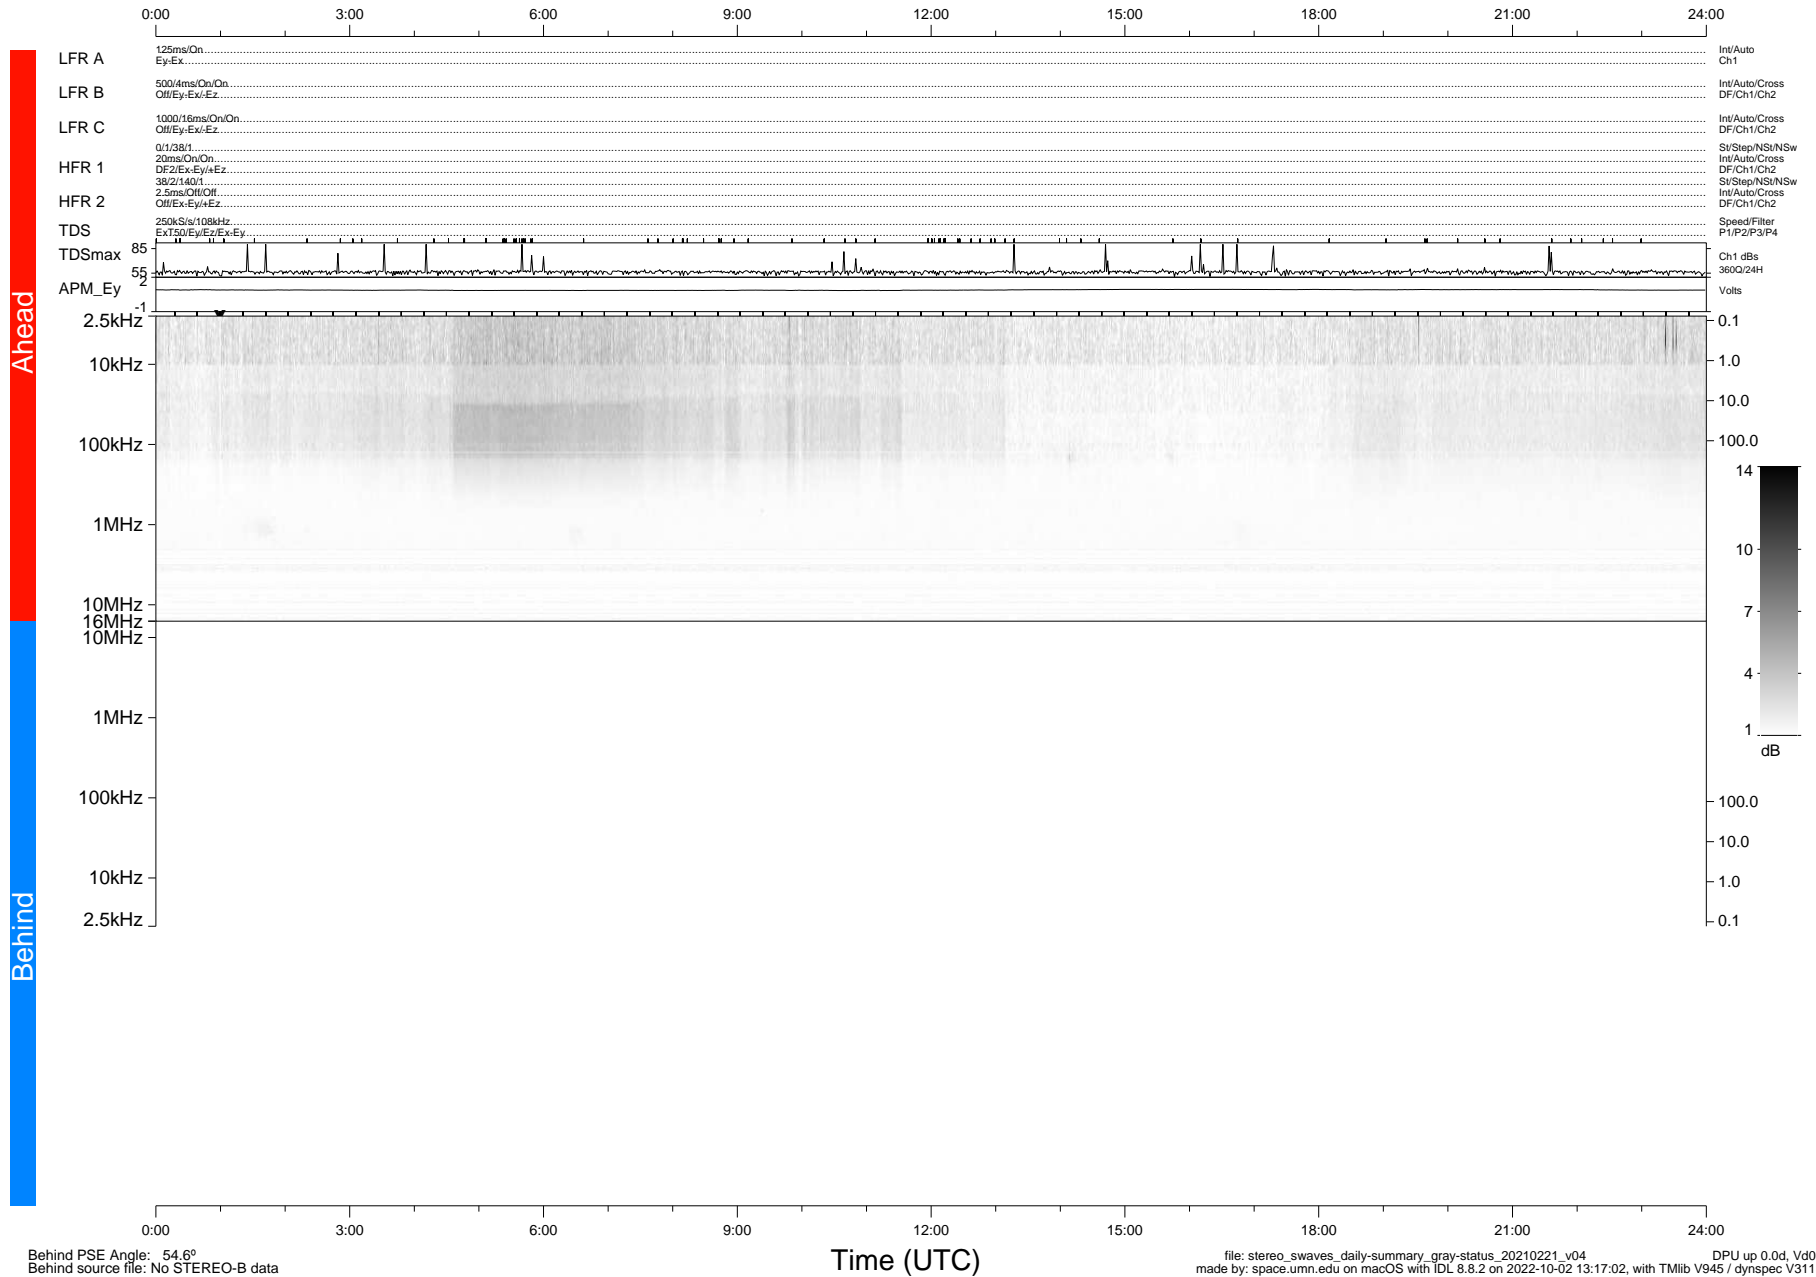

# STEREO/WAVES Daily Summary - 21-Feb-2021 (DOY 052)

Ahead source file: swaves\_ahead\_2021\_052\_1\_05.fin (Recovery: 100.0% HK, 108% Pkts)  
 Ahead PSE Angle: -55.8°

DPU up 2055.9d, V412d32

Behind PSE Angle: 54.6°  
 Behind source file: No STEREO-B data

file: stereo\_swaves\_daily-summary\_gray-status\_20210221\_v04 DPU up 0.0d, Vd0  
 made by: space.umn.edu on macOS with IDL 8.8.2 on 2022-10-02 13:17:02, with TLib V945 / dynspec V311