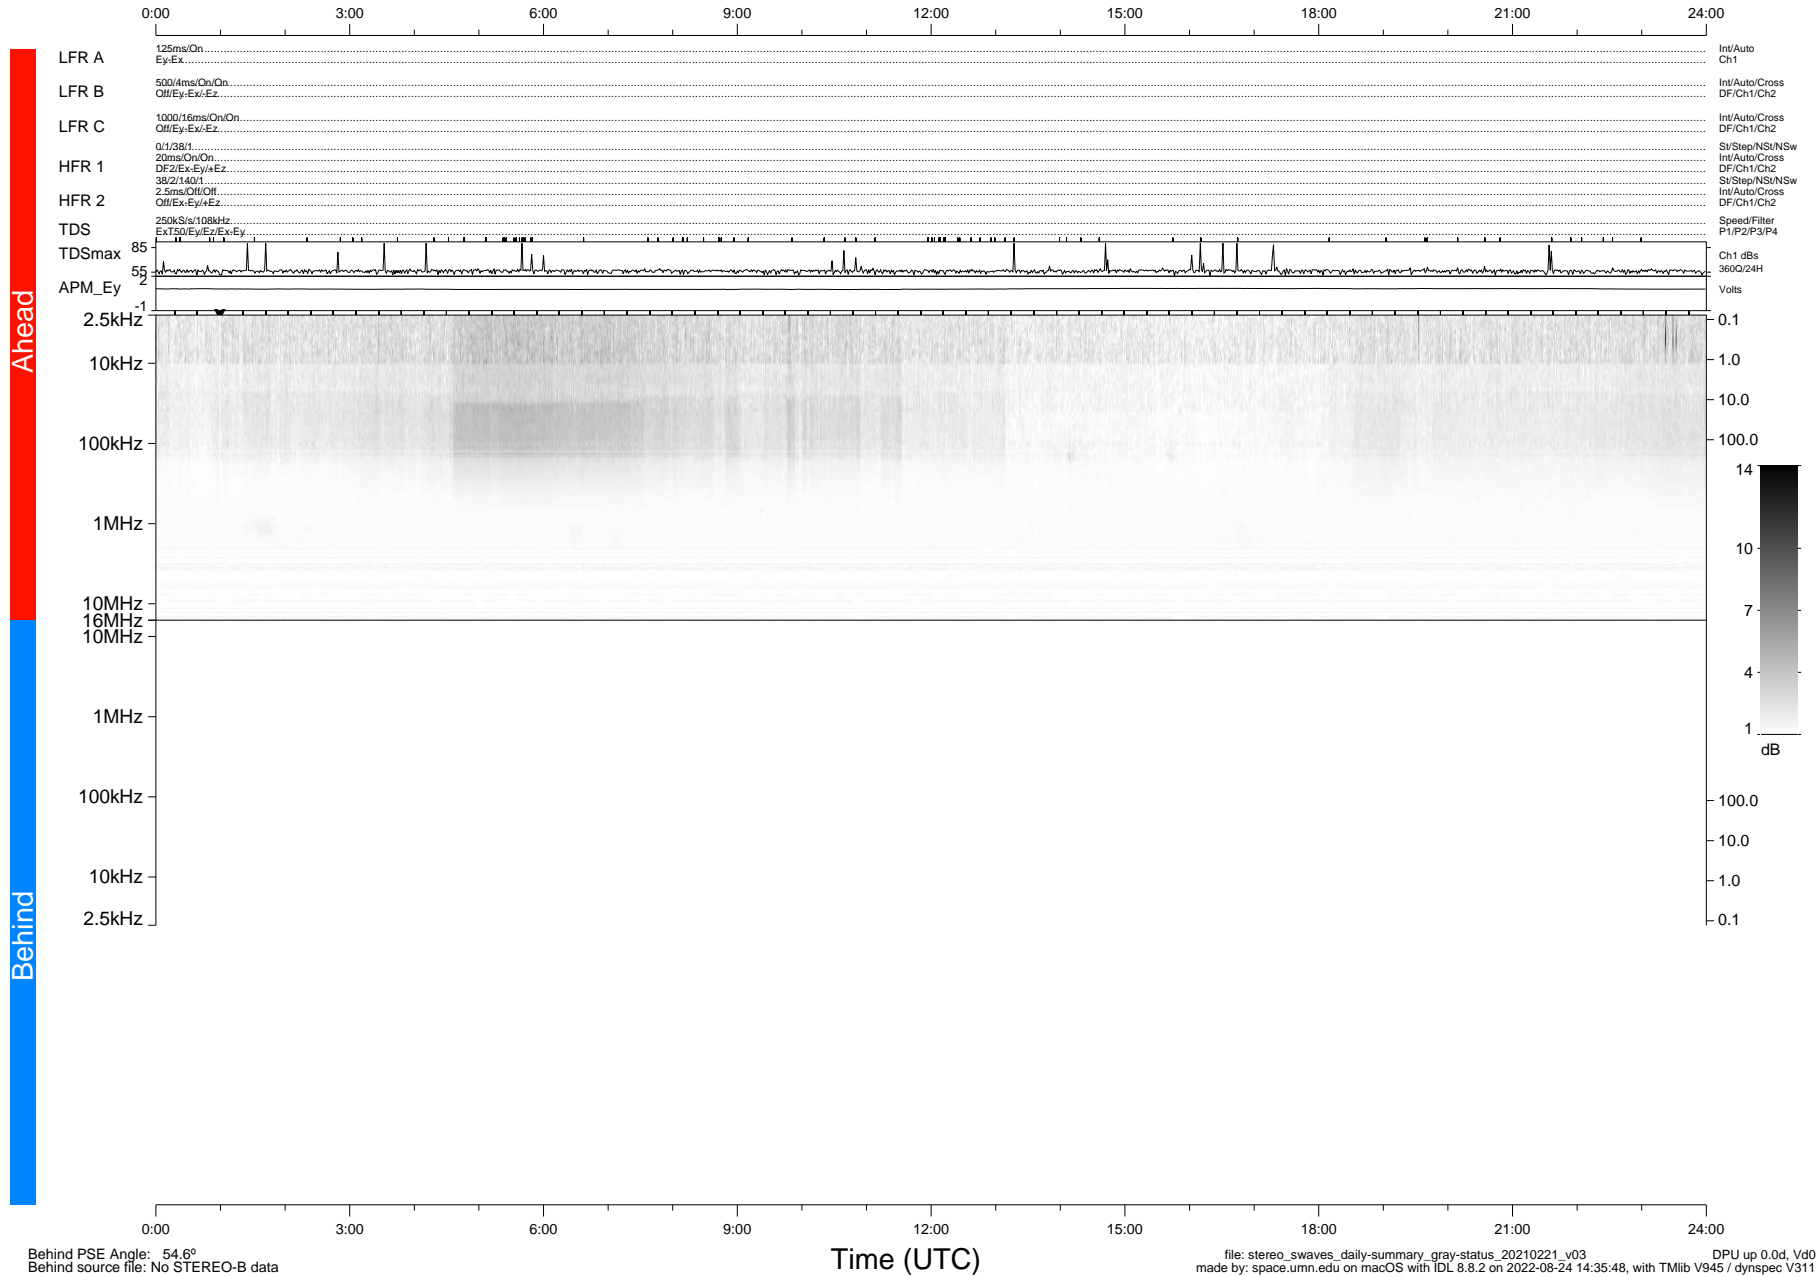

STEREO/WAVES Daily Summary - 21-Feb-2021 (DOY 052)

Ahead source file: swaves_ahead_2021_052_1_05.fin (Recovery: 100.0% HK, 108% Pkts)
 Ahead PSE Angle: -55.8°

DPU up 2055.9d, V412d32

Behind PSE Angle: 54.6°
 Behind source file: No STEREO-B data

file: stereo_swaves_daily-summary_gray-status_20210221_v03
 made by: space.umn.edu on macOS with IDL 8.8.2 on 2022-08-24 14:35:48, with TLib V945 / dynspec V311
 DPU up 0.0d, Vd0